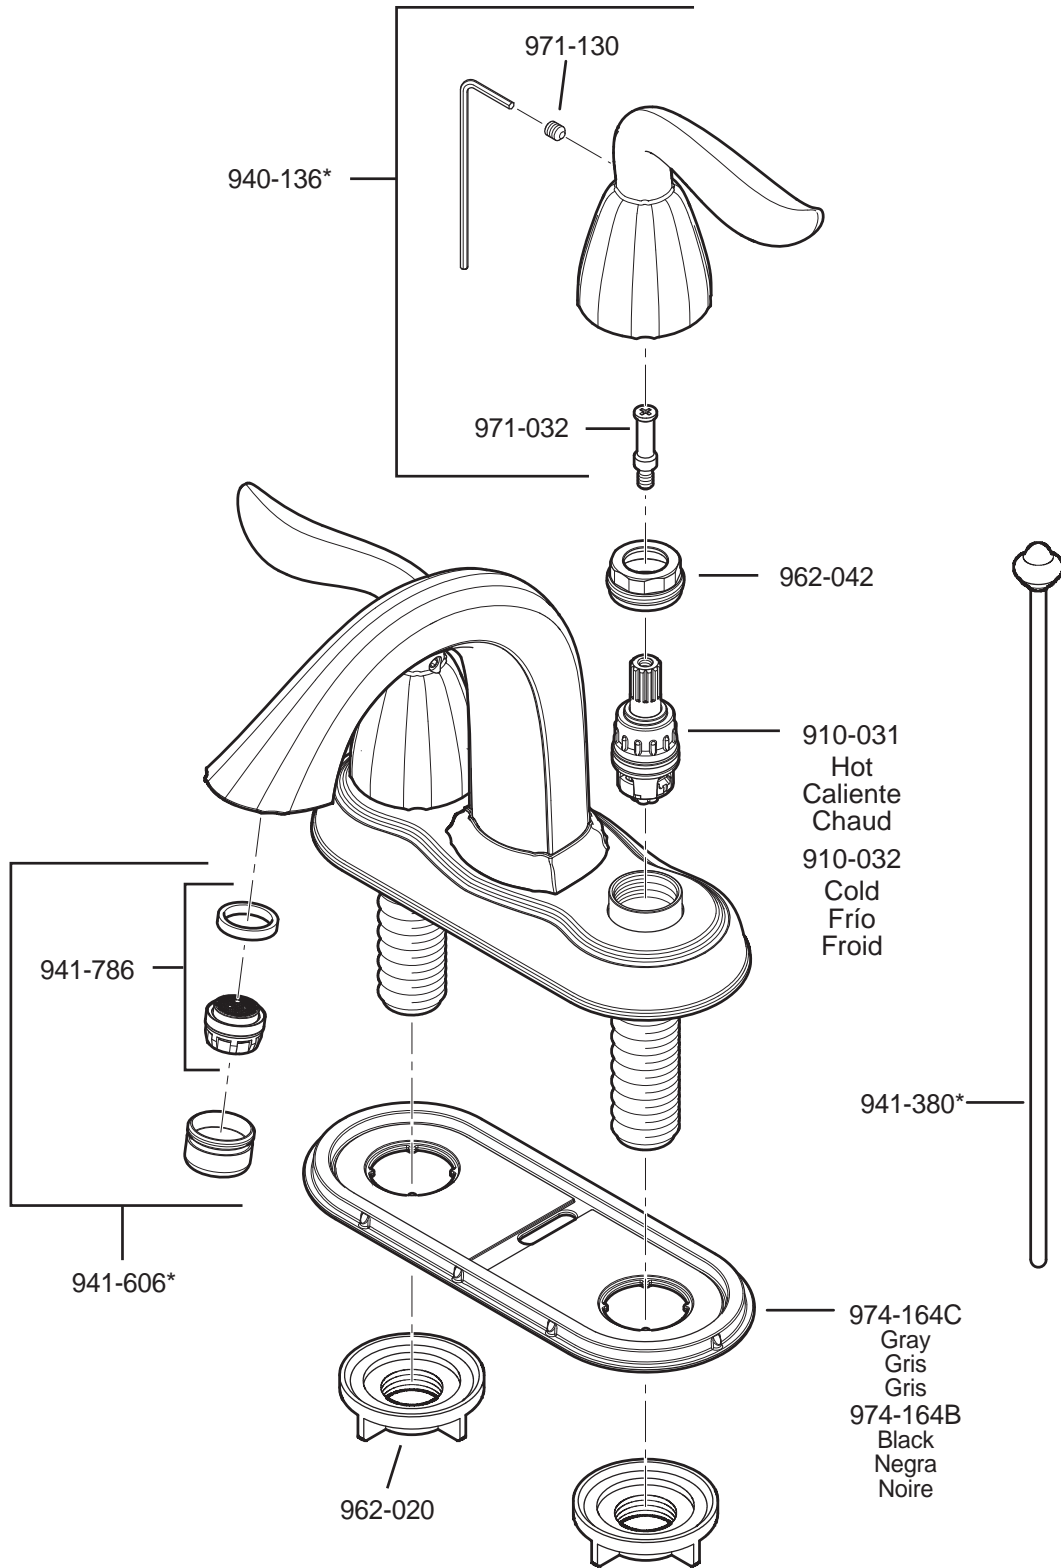

PARTS EXPLOSION

48 Series Santiago™ Collection 4" Centerset Lavatory Faucet

FINISHES * Indicates Finish

- | | | |
|-----------------------|-------------------|----------------------|
| A Polished Chrome | L Satin Stainless | T Biscuit |
| B Black | M Almond | U Rustic Bronze |
| D PVD Polished Nickel | N Antique Bronze | V PVD Polished Brass |
| E Rustic Pewter | P Polished Brass | W White |
| J PVD Brushed Nickel | Q Satin Brass | Y Tuscan Bronze |
| G Velvet Aged Bronze | R Copper | Z Oil-Rubbed Bronze |
| K Satin Nickel | S Stainless Steel | |