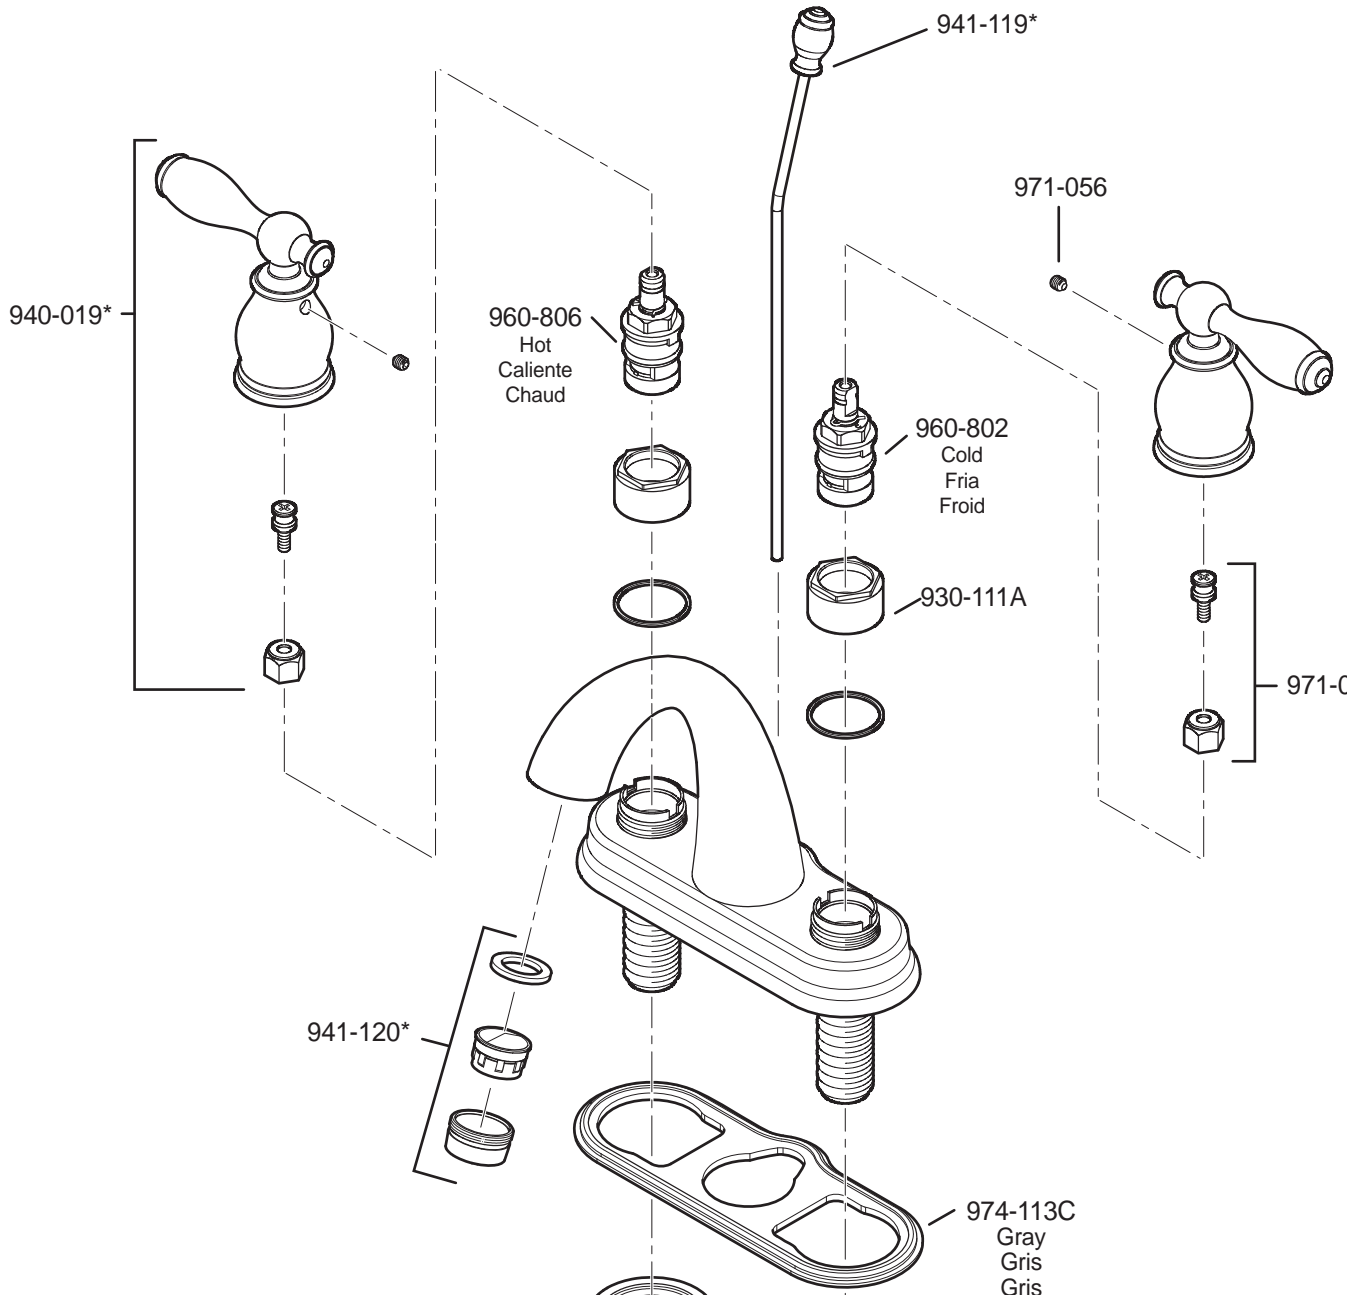

PARTS EXPLOSION

48 Series Unison™ Collection 4" Centerset Lavatory Faucet

FINISHES * Indicates Finish

A Polished Chrome	L Satin Stainless	T Biscuit
B Black	M Almond	U Rustic Bronze
D PVD Polished Nickel	N Antique Bronze	V PVD Polished Brass
E Rustic Pewter	P Polished Brass	W White
J PVD Brushed Nickel	Q Satin Brass	Y Tuscan Bronze
G Velvet Aged Bronze	R Copper	Z Oil-Rubbed Bronze
K Satin Nickel	S Stainless Steel	