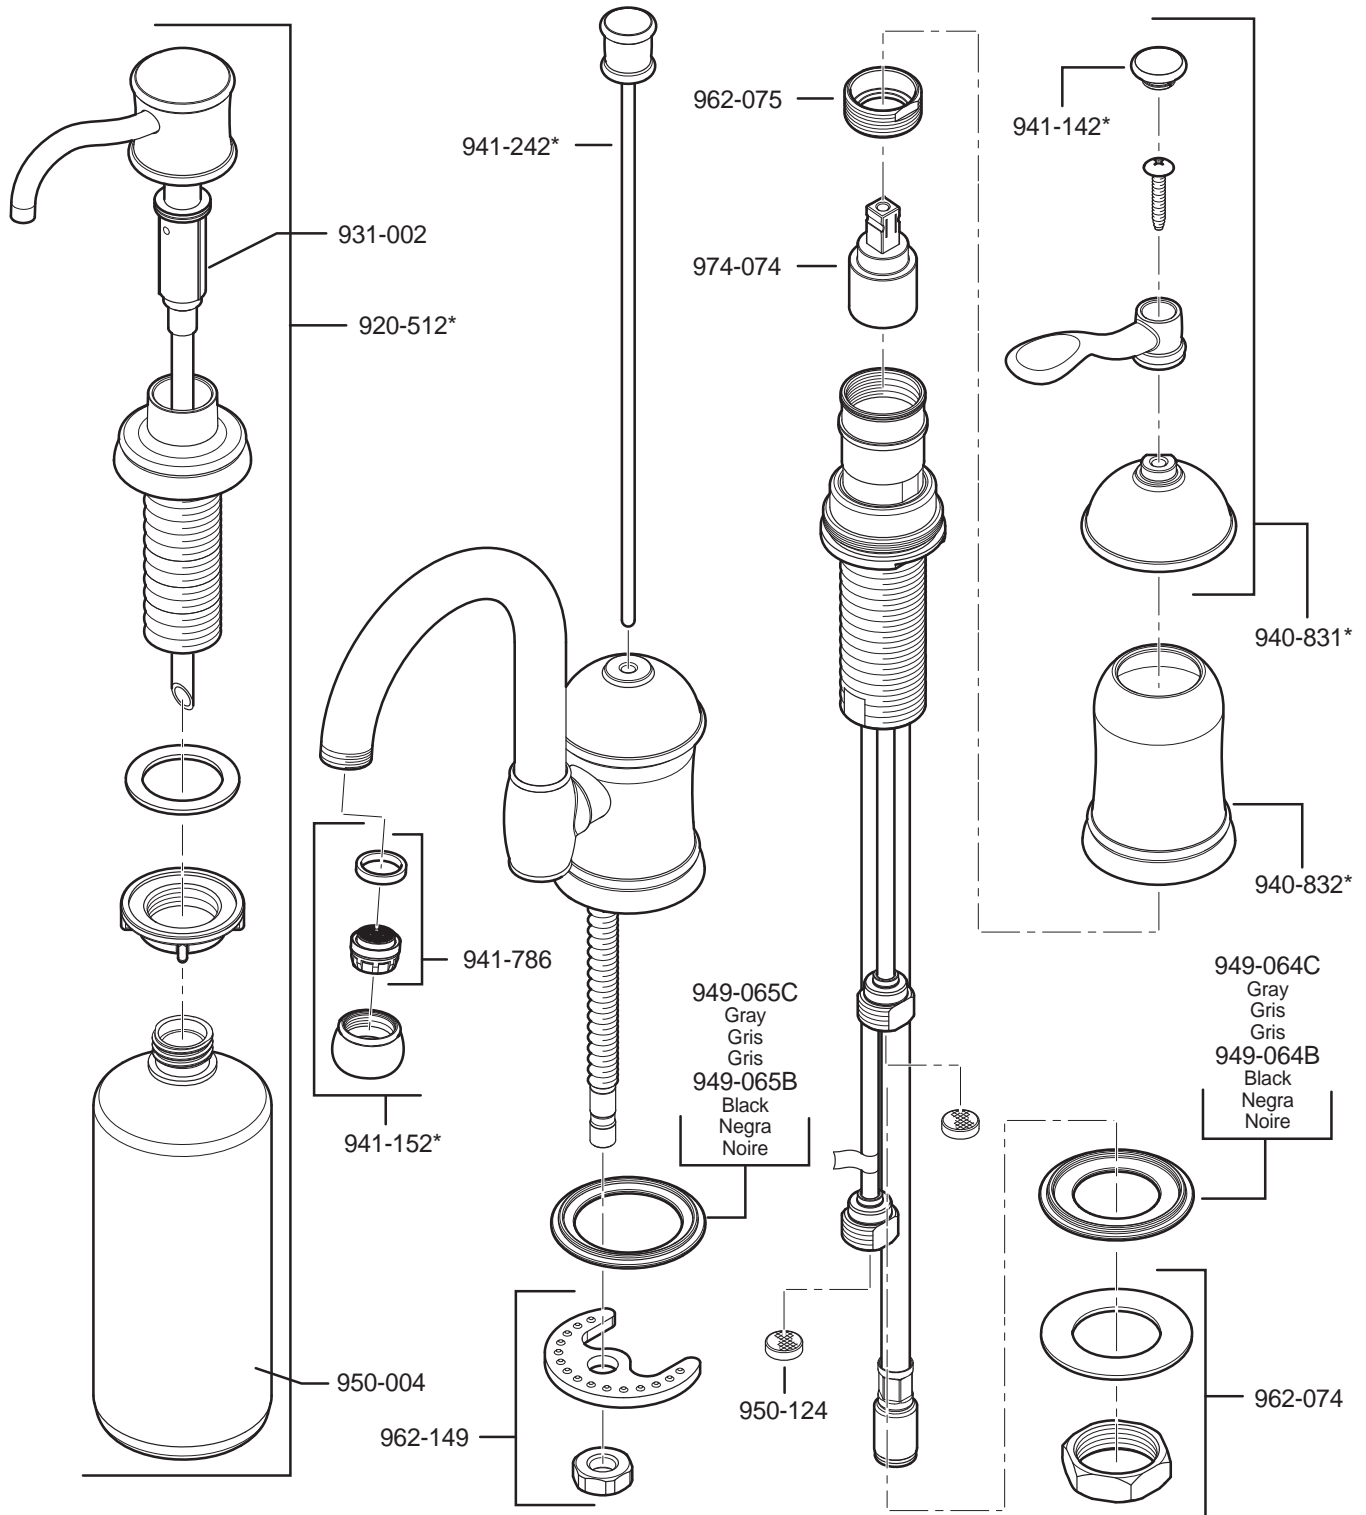

PARTS EXPLOSION

49 Series Amherst™ 8"-15" Widespread Lavatory Faucett

FINISHES * Indicates Finish

A Polished Chrome	L Satin Stainless	T Biscuit
B Black	M Almond	U Rustic Bronze
D PVD Polished Nickel	N Antique Bronze	V PVD Polished Brass
E Rustic Pewter	P Polished Brass	W White
J PVD Brushed Nickel	Q Satin Brass	Y Tuscan Bronze
G Velvet Aged Bronze	R Copper	Z Oil-Rubbed Bronze
K Satin Nickel	S Stainless Steel	