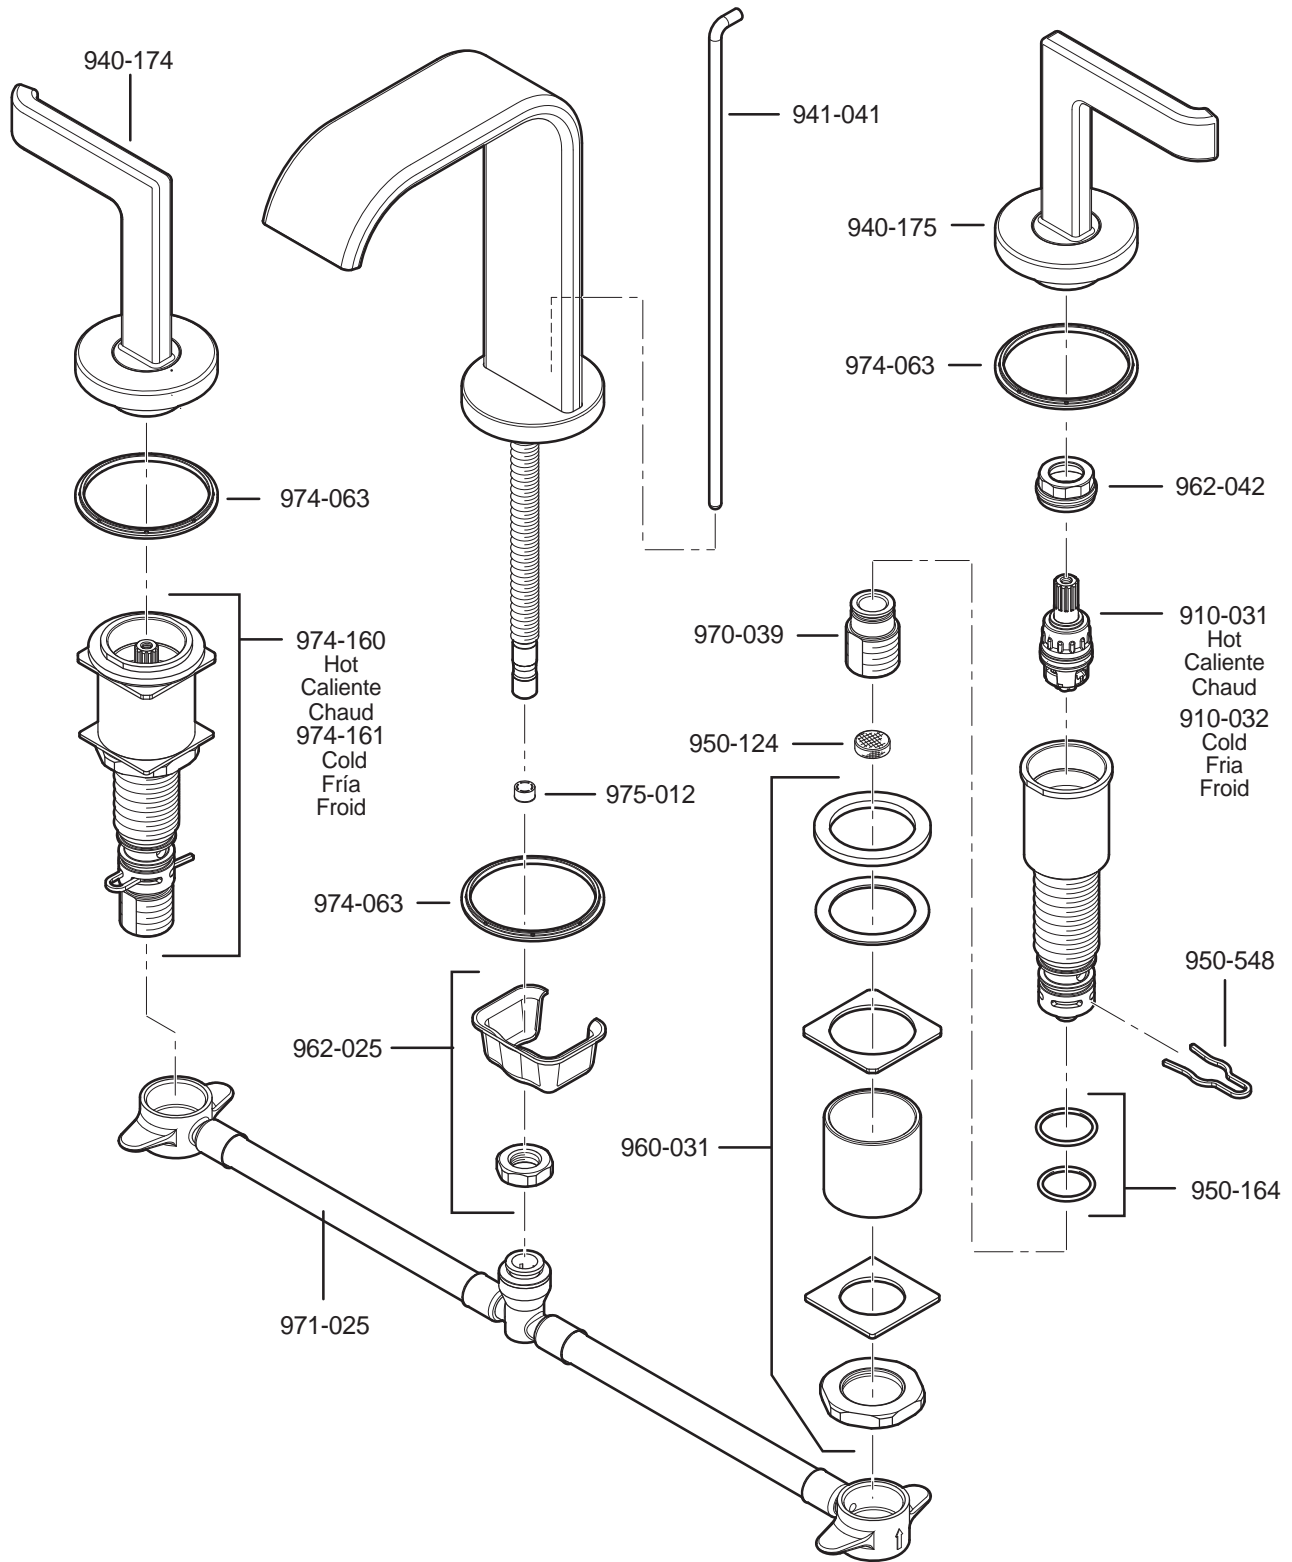

# PARTS EXPLOSION

## 49 Series Skye™ 8"-15" Widespread Lavatory Faucett

**FINISHES \* Indicates Finish**

A Polished Chrome	L Satin Stainless	T Biscuit
B Black	M Almond	U Rustic Bronze
D PVD Polished Nickel	N Antique Bronze	V PVD Polished Brass
E Rustic Pewter	P Polished Brass	W White
J PVD Brushed Nickel	Q Satin Brass	Y Tuscan Bronze
G Velvet Aged Bronze	R Copper	Z Oil-Rubbed Bronze
K Satin Nickel	S Stainless Steel	

All finishes not available on all parts

**1-800-PFAUCET** [www.pricepfister.com](http://www.pricepfister.com)  
19701 DaVinci, Lake Forest, CA 92610

10/15/09

**Price Pfister**