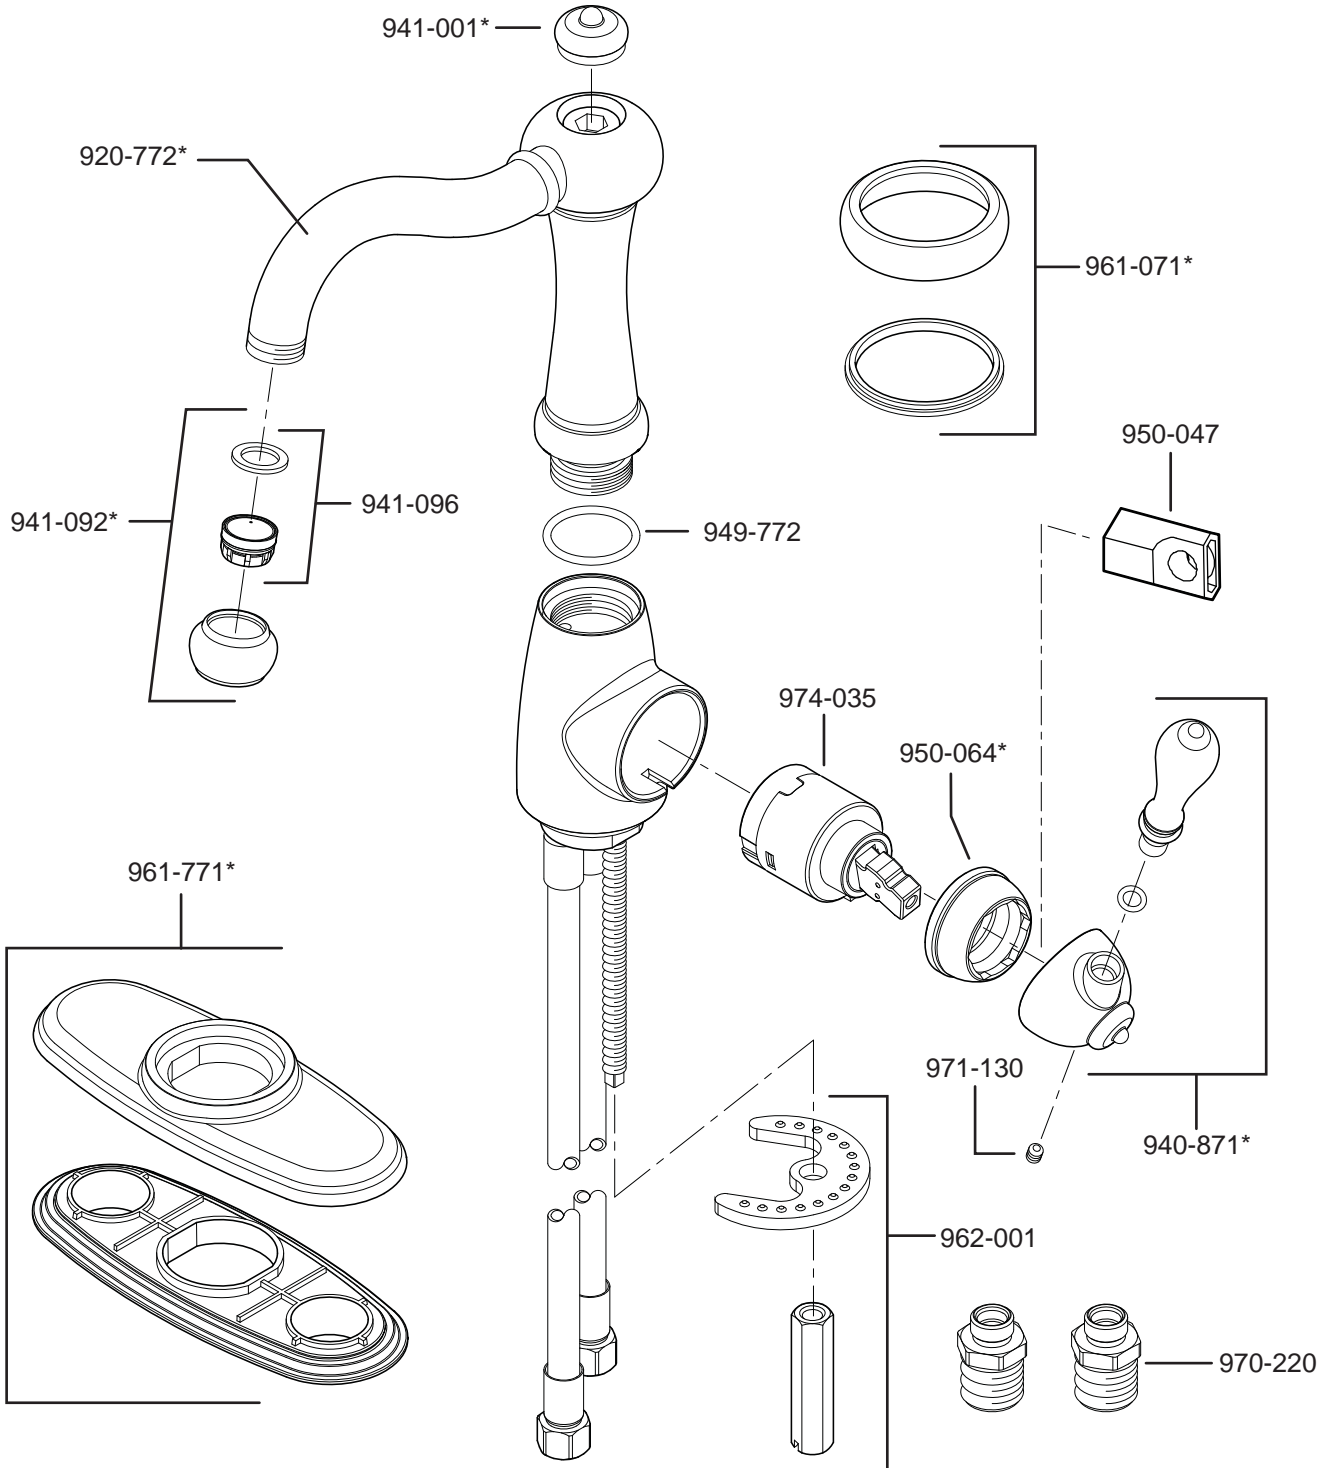

PARTS EXPLOSION

72 Series Marielle® Bar/Kitchen Island Faucet

FINISHES * Indicates Finish

A Polished Chrome	L Satin Stainless	T Biscuit
B Black	M Almond	U Rustic Bronze
D PVD Polished Nickel	N Antique Bronze	V PVD Polished Brass
E Rustic Pewter	P Polished Brass	W White
J PVD Brushed Nickel	Q Satin Brass	Y Tuscan Bronze
G Velvet Aged Bronze	R Copper	Z Oil-Rubbed Bronze
K Satin Nickel	S Stainless Steel	