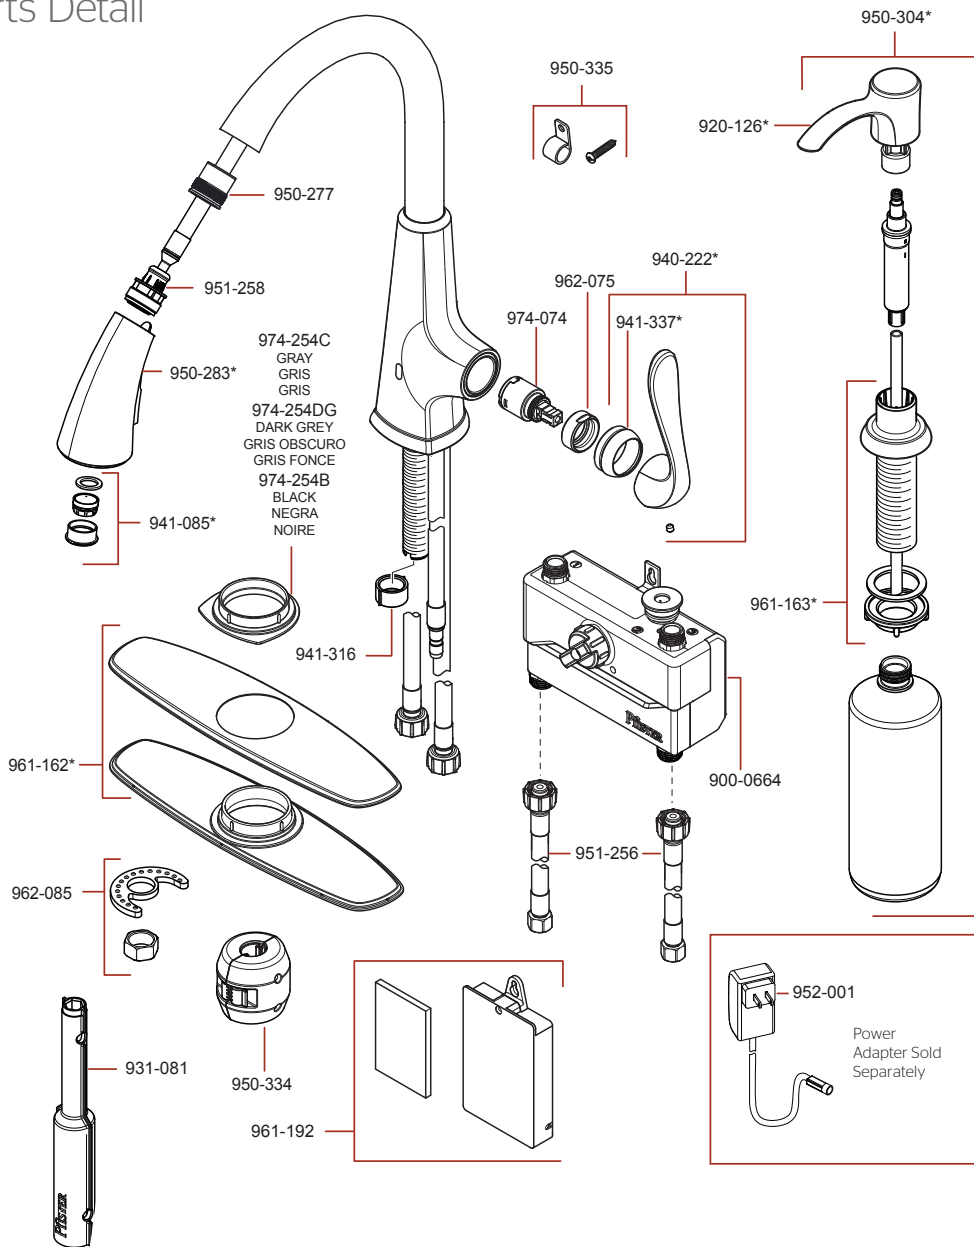

# Parts Detail

Pasadena™  
F-529-EPDS  
Stainless Steel Finish

*	Replace * with Finish Letter
S	Stainless Steel

1-800-PFAUCET (732-8238)  
pfisterfaucets.com