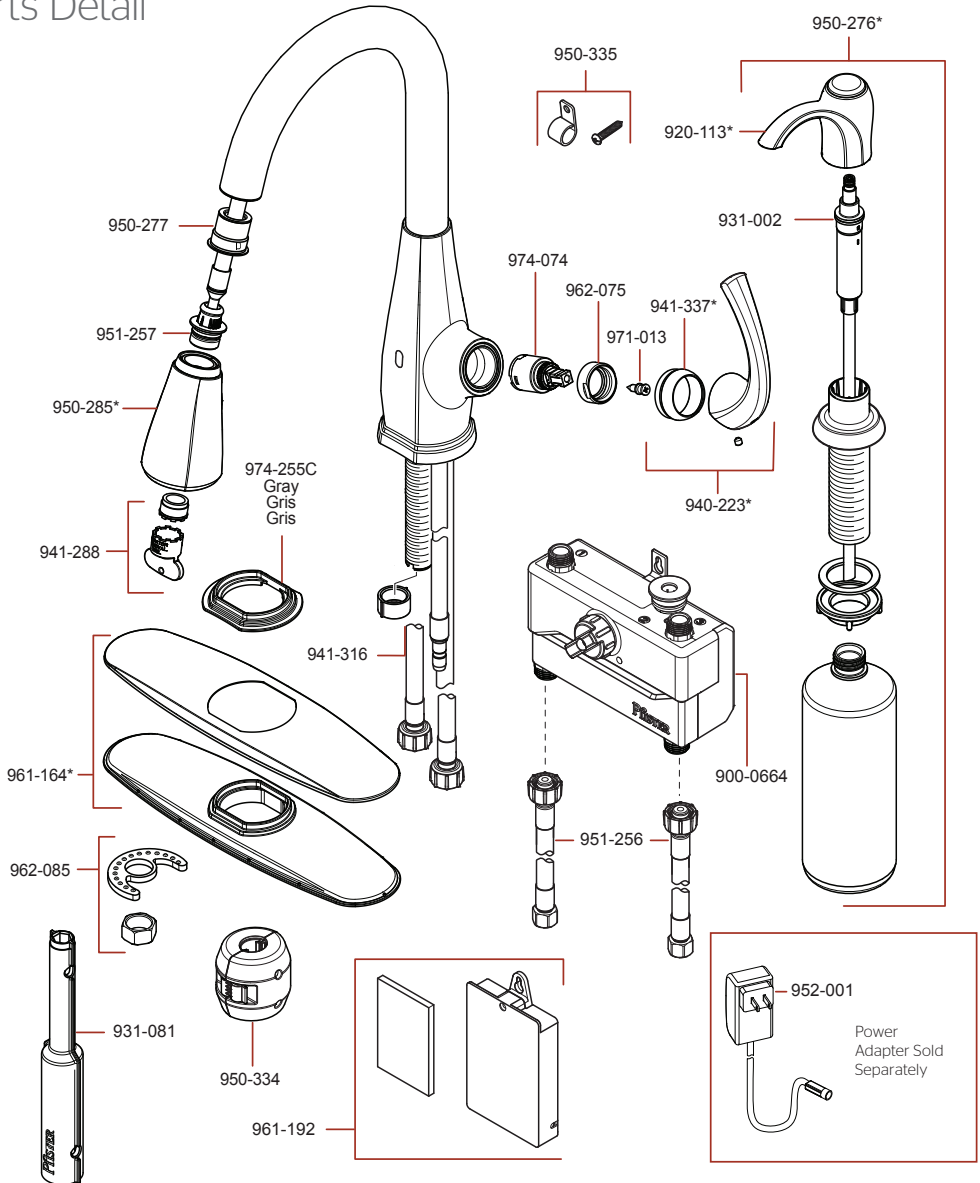

Parts Detail

Selia™
F-529-ESLS
Stainless Steel Finish

*	Replace * with Finish Letter
S	Stainless Steel

1-800-PFAUCET (732-8238)
pfisterfaucets.com