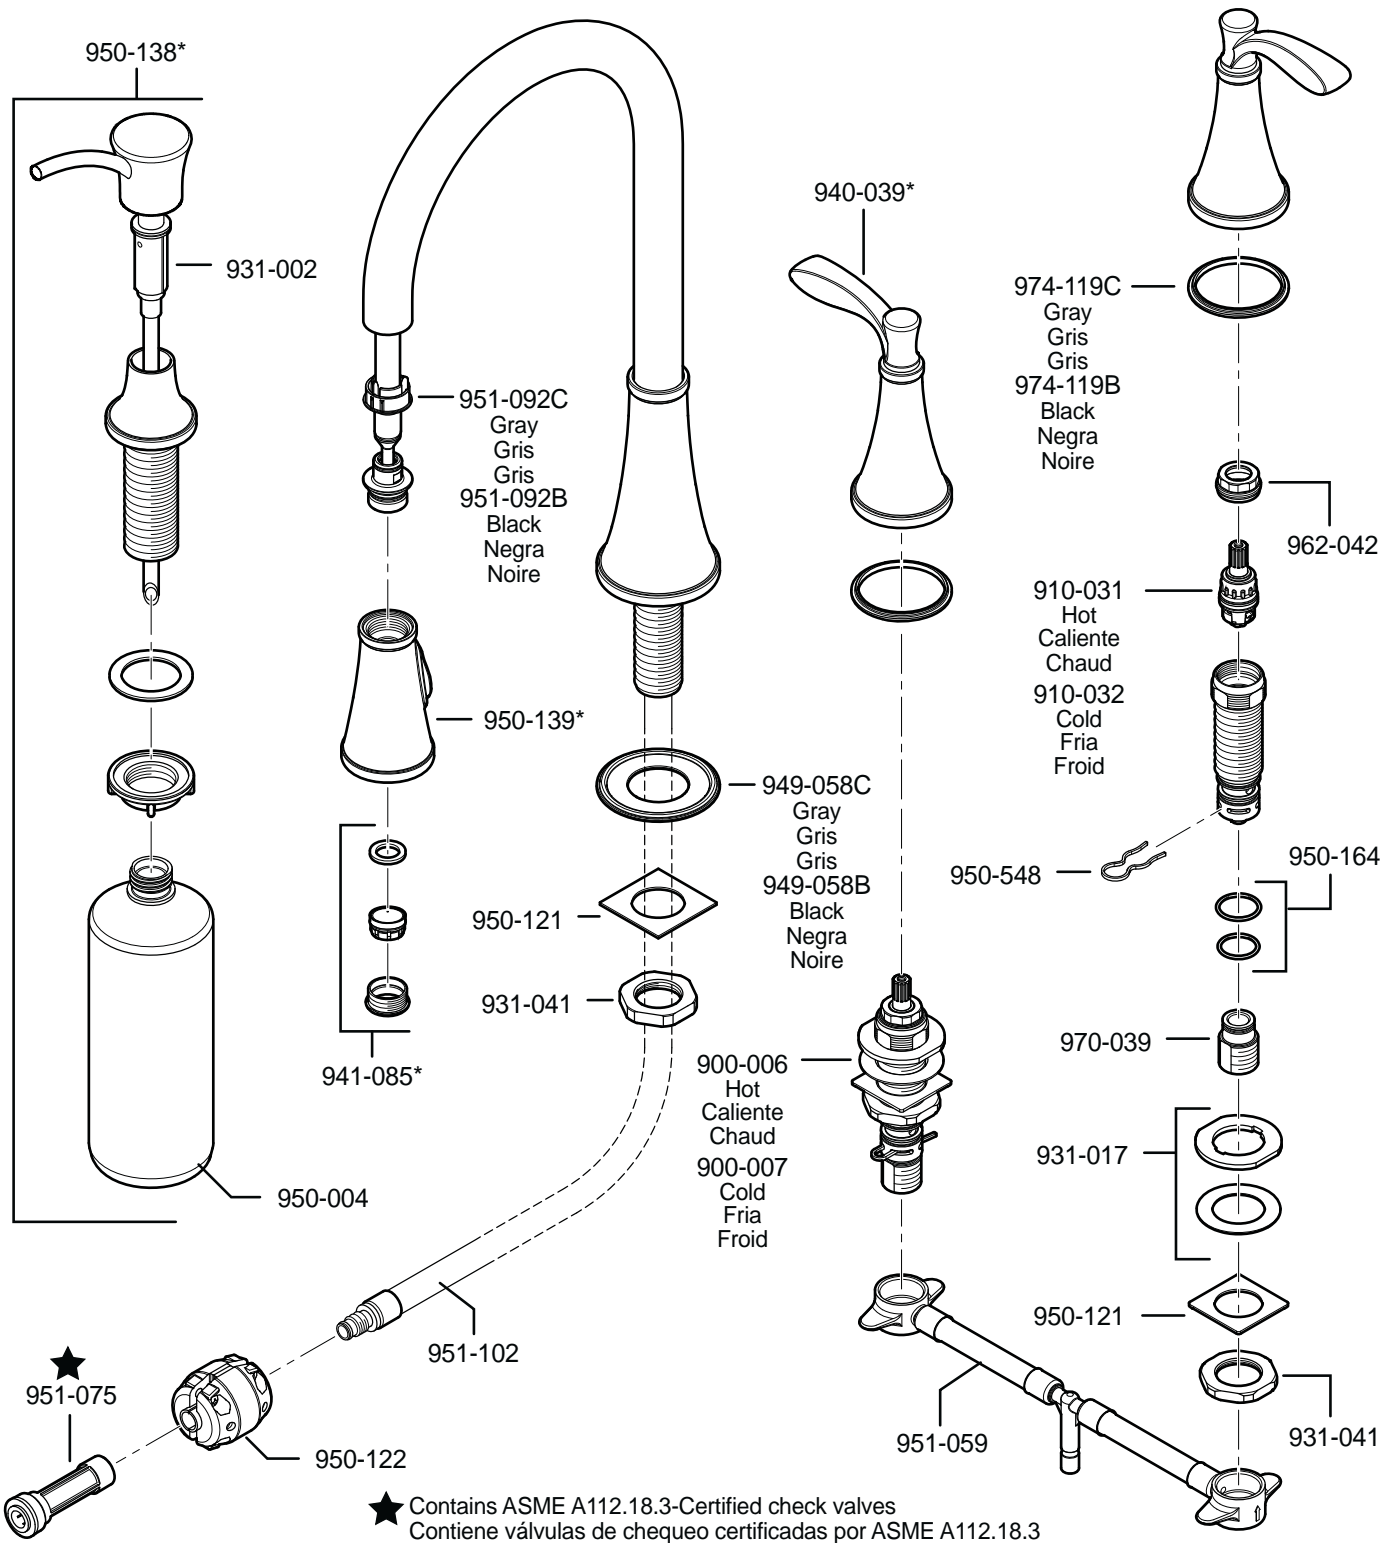

PARTS EXPLOSION

531 Series Petaluma™ 2 Handle Pull-Out Kitchen Faucet

FINISHES * Indicates Finish

A Polished Chrome	L Satin Stainless	T Biscuit
B Black	M Almond	U Rustic Bronze
D PVD Polished Nickel	N Antique Bronze	V PVD Polished Brass
E Rustic Pewter	P Polished Brass	W White
J PVD Brushed Nickel	Q Satin Brass	Y Tuscan Bronze
G Velvet Aged Bronze	R Copper	Z Oil-Rubbed Bronze
K Satin Nickel	S Stainless Steel	

All finishes not available on all parts

1-800-PFAUCET www.pricepfister.com
19701 DaVinci, Lake Forest, CA 92610

10/20/09

Price Pfister