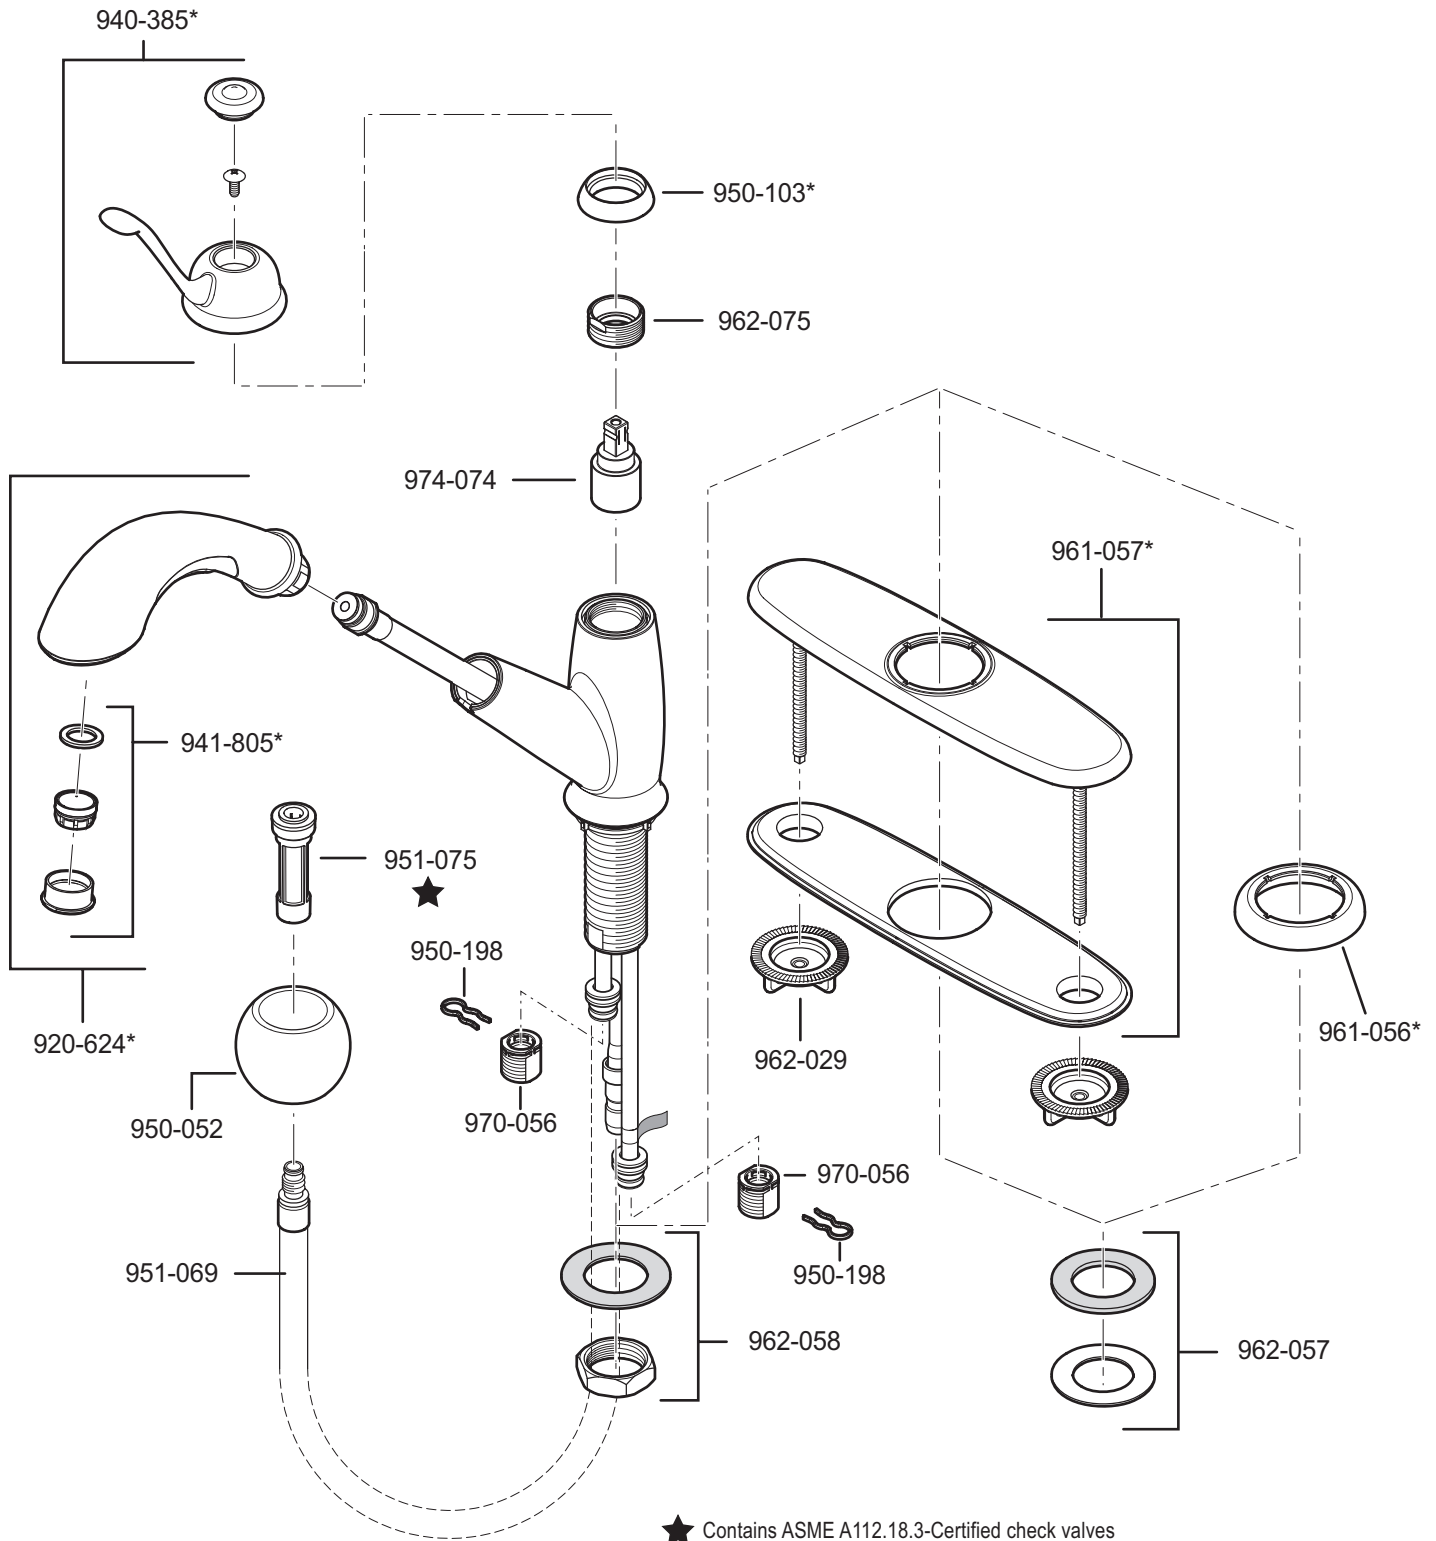

PARTS EXPLOSION

538 Series Bixby™ Pull-Out Kitchen Faucet

★ Contains ASME A112.18.3-Certified check valves
 Contiene válvulas de chequeo certificadas por ASME A112.18.3
 Contient des valves de contrôle certifiées par ASME A112.18.3

FINISHES * Indicates Finish

- | | | |
|-----------------------|-------------------------|----------------------|
| A Polished Chrome | K Satin Nickel | U Rustic Bronze |
| B Black | L Satin Stainless Steel | V PVD Polished Brass |
| C Light Gray | P Polished Brass | W White |
| D PVD Polished Nickel | Q Fired Copper | Y Tuscan Bronze |
| E Rustic Pewter | R Antique Copper | AB Aged Brass |
| G Velvet Aged Bronze | S Stainless Steel | MC Midnight Chrome |
| J PVD Brushed Nickel | T Biscuit | |