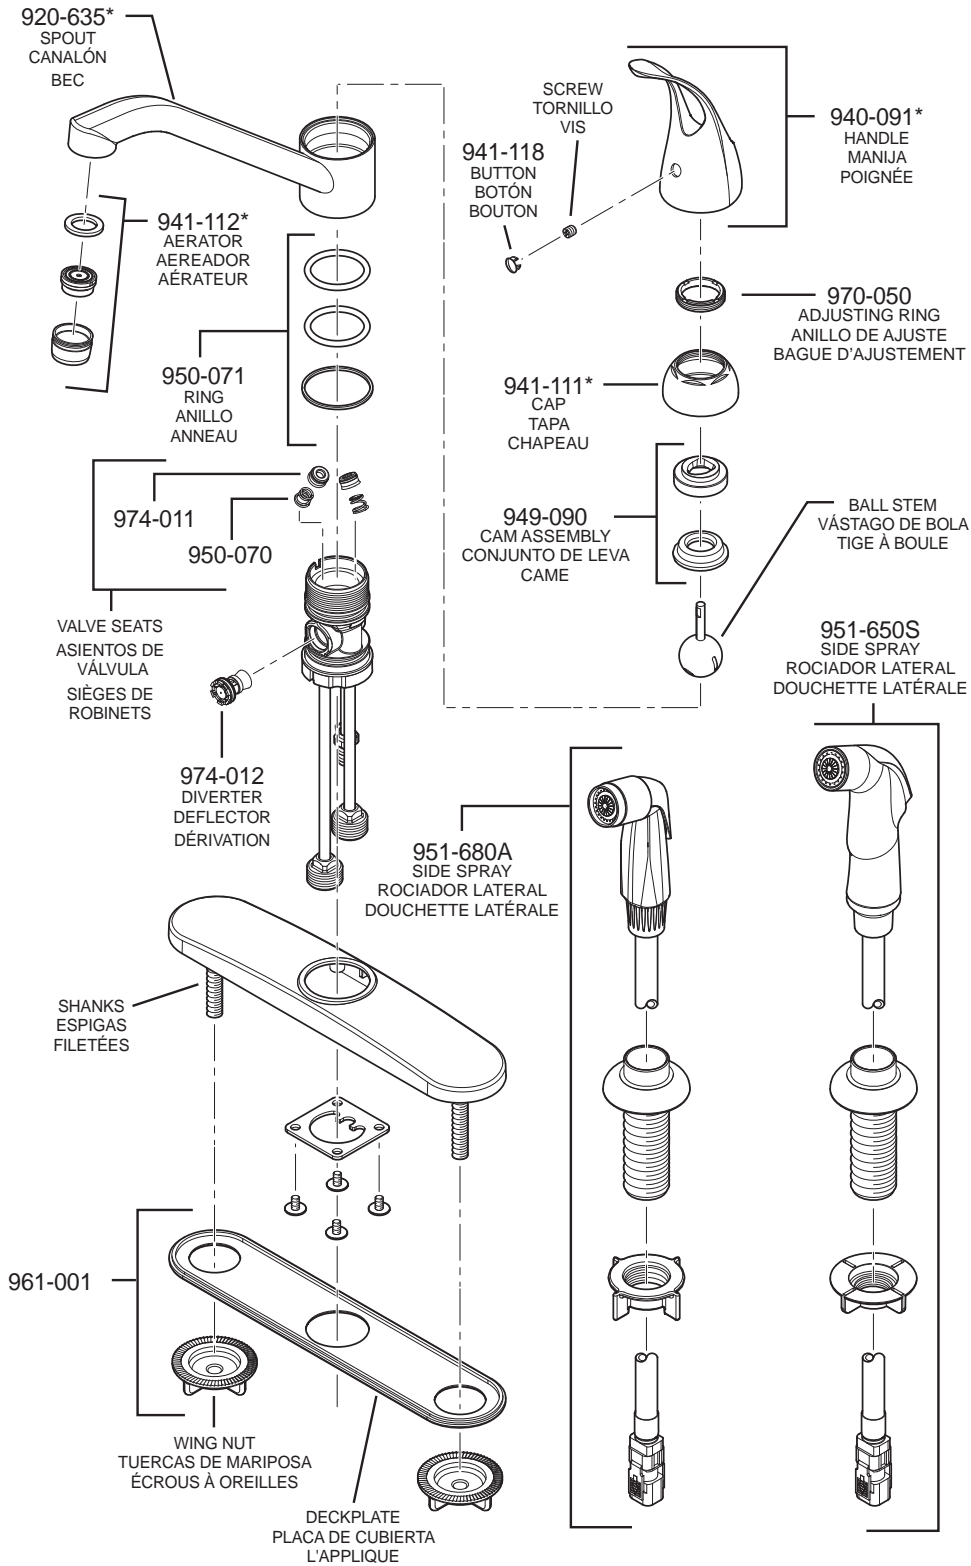

PARTS EXPLOSION

WK1 Classic Series™ Kitchen Faucet

FINISHES * Indicates Finish

A Polished Chrome	L Satin Stainless	T Biscuit
B Black	M Almond	U Rustic Bronze
D PVD Polished Nickel	N Antique Bronze	V PVD Polished Brass
E Rustic Pewter	P Polished Brass	W White
J PVD Brushed Nickel	Q Satin Brass	Y Tuscan Bronze
G Velvet Aged Bronze	R Copper	Z Oil-Rubbed Bronze
K Satin Nickel	S Stainless Steel	

All finishes not available on all parts

1-800-PFAUCET www.pricepfister.com
19701 DaVinci, Lake Forest, CA 92610

10/20/09

Price Pfister