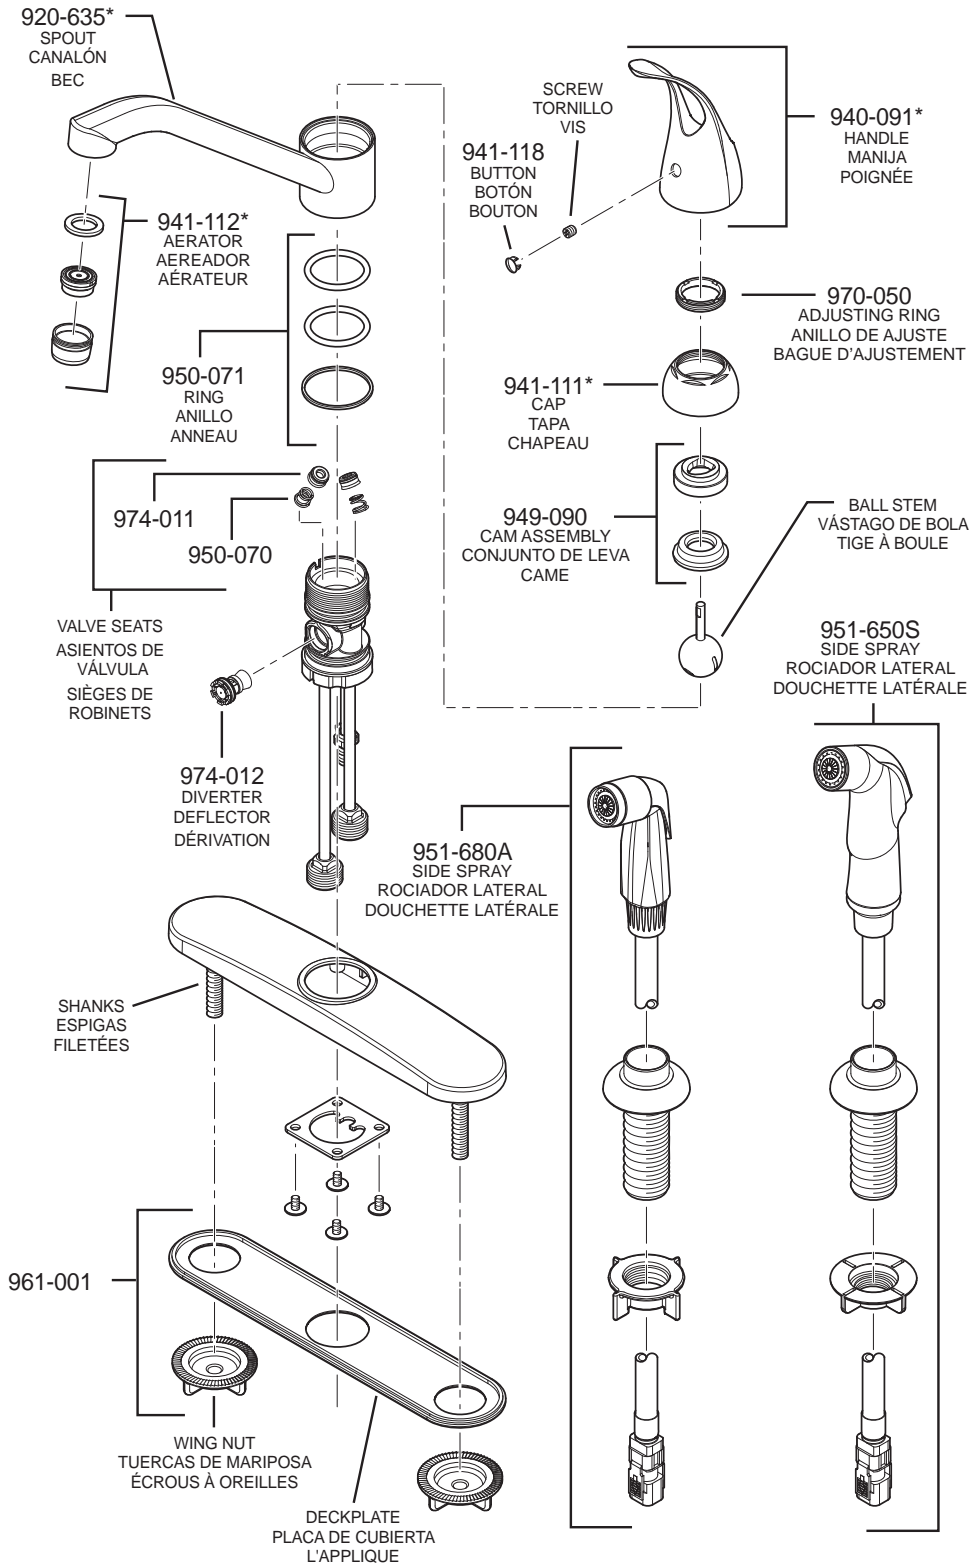

# PARTS EXPLOSION

## WK1 Classic Series™ Kitchen Faucet