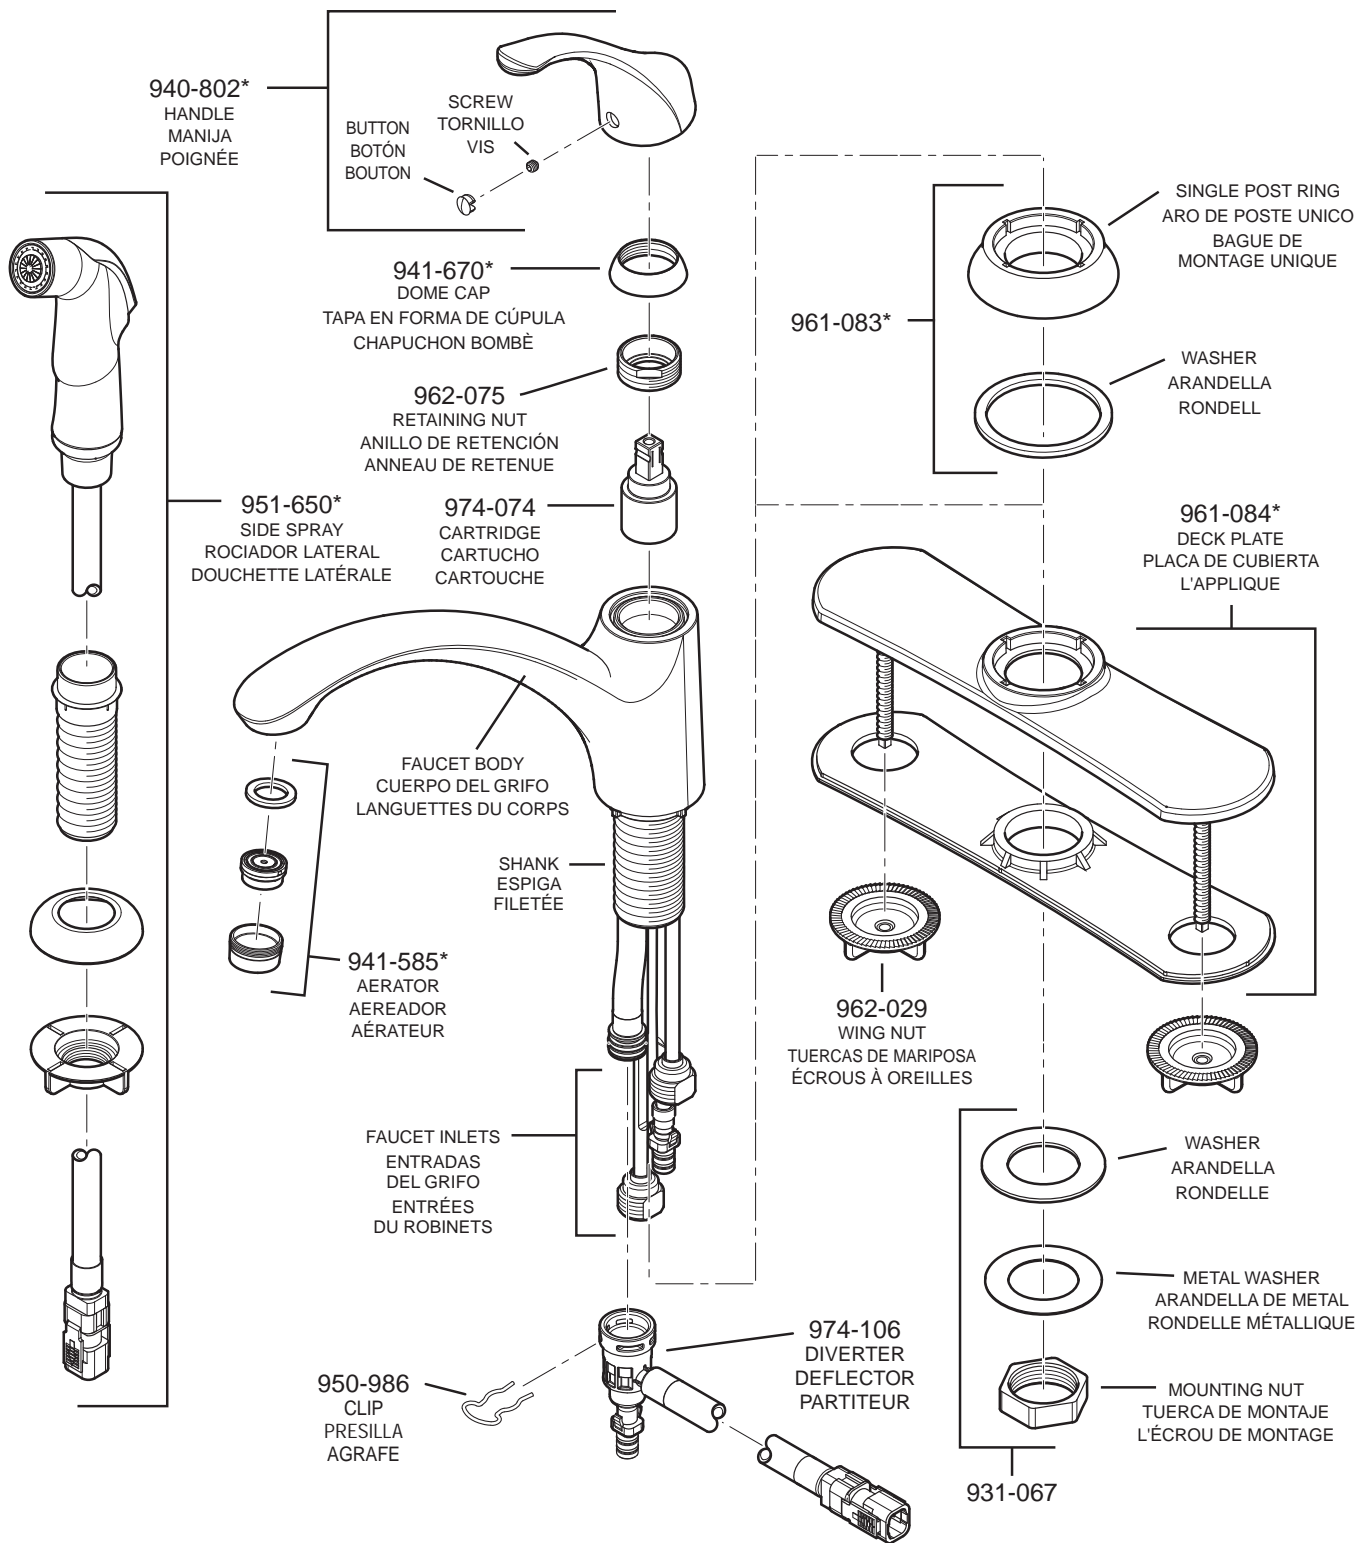

# PARTS EXPLOSION

## WK1 Classic Series™ Kitchen Faucet