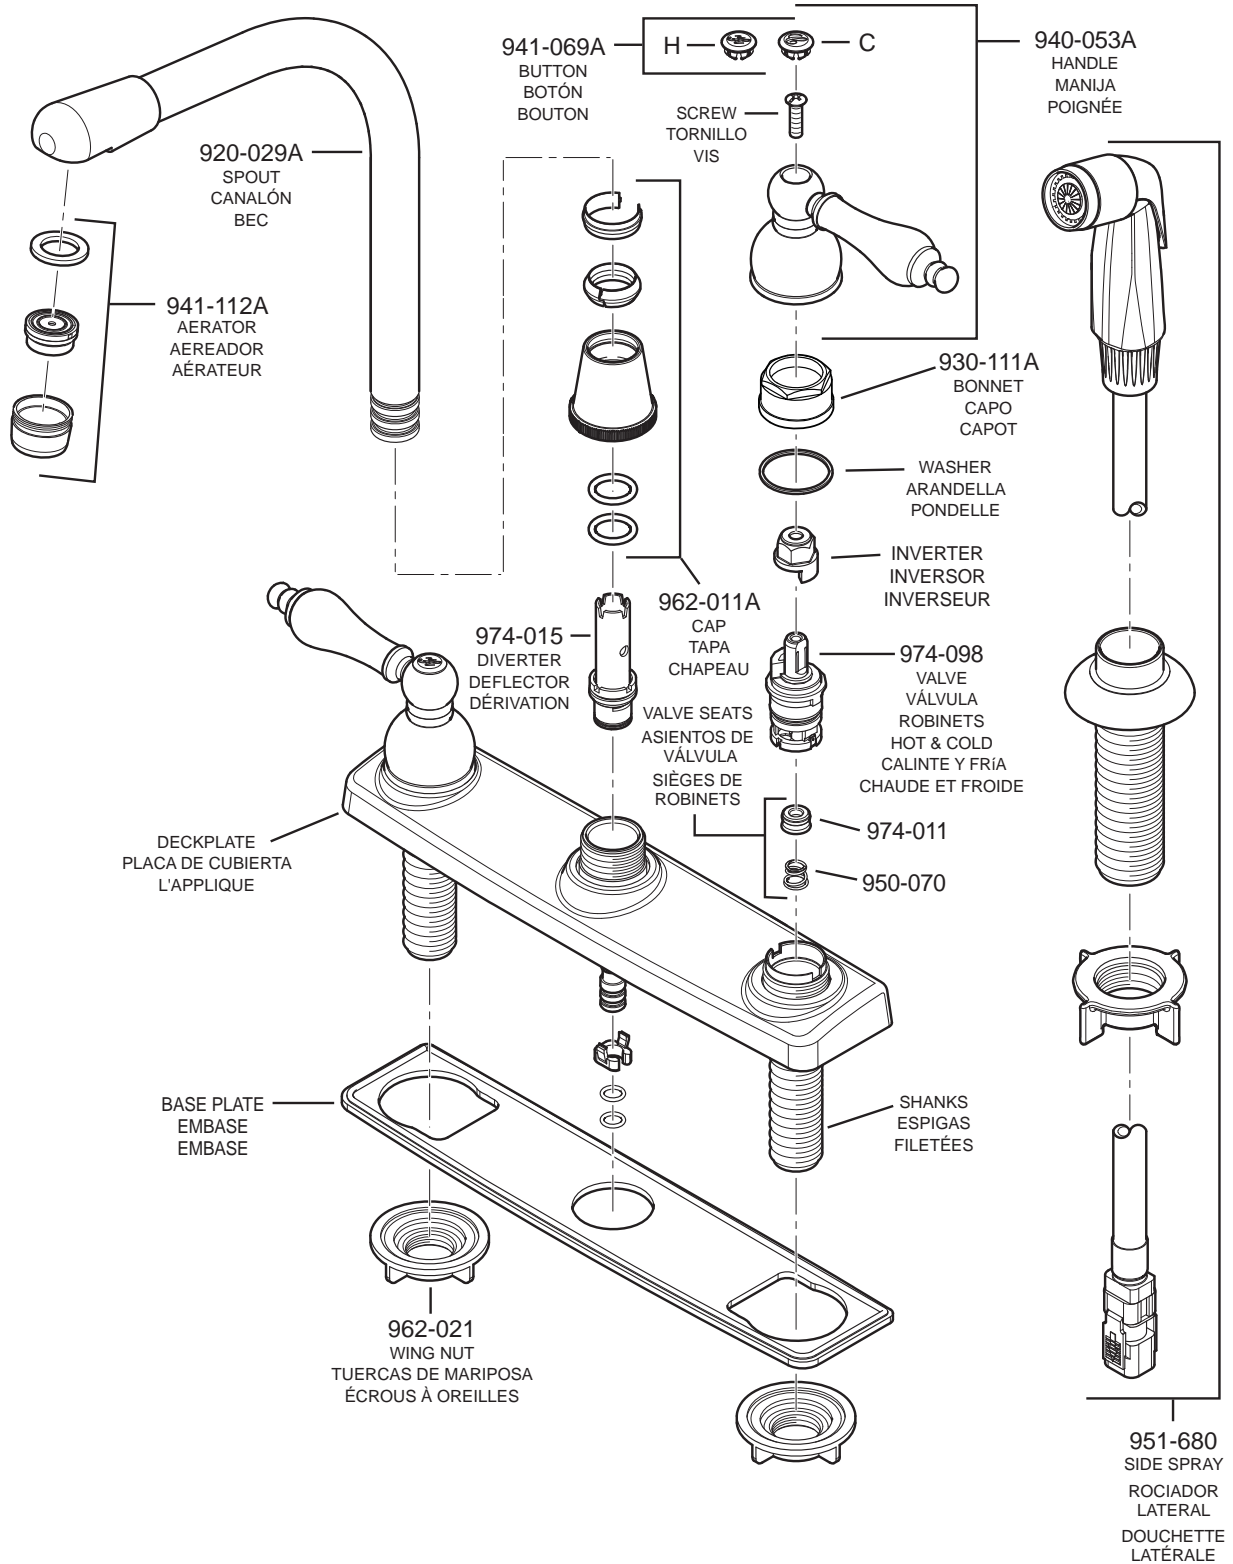

PARTS EXPLOSION

WK2 Classic Series™ Kitchen Faucet

FINISHES * Indicates Finish

A Polished Chrome	L Satin Stainless	T Biscuit
B Black	M Almond	U Rustic Bronze
D PVD Polished Nickel	N Antique Bronze	V PVD Polished Brass
E Rustic Pewter	P Polished Brass	W White
J PVD Brushed Nickel	Q Satin Brass	Y Tuscan Bronze
G Velvet Aged Bronze	R Copper	Z Oil-Rubbed Bronze
K Satin Nickel	S Stainless Steel	

All finishes not available on all parts

1-800-PFAUCET www.pricepfister.com
19701 DaVinci, Lake Forest, CA 92610

10/20/09

Price Pfister