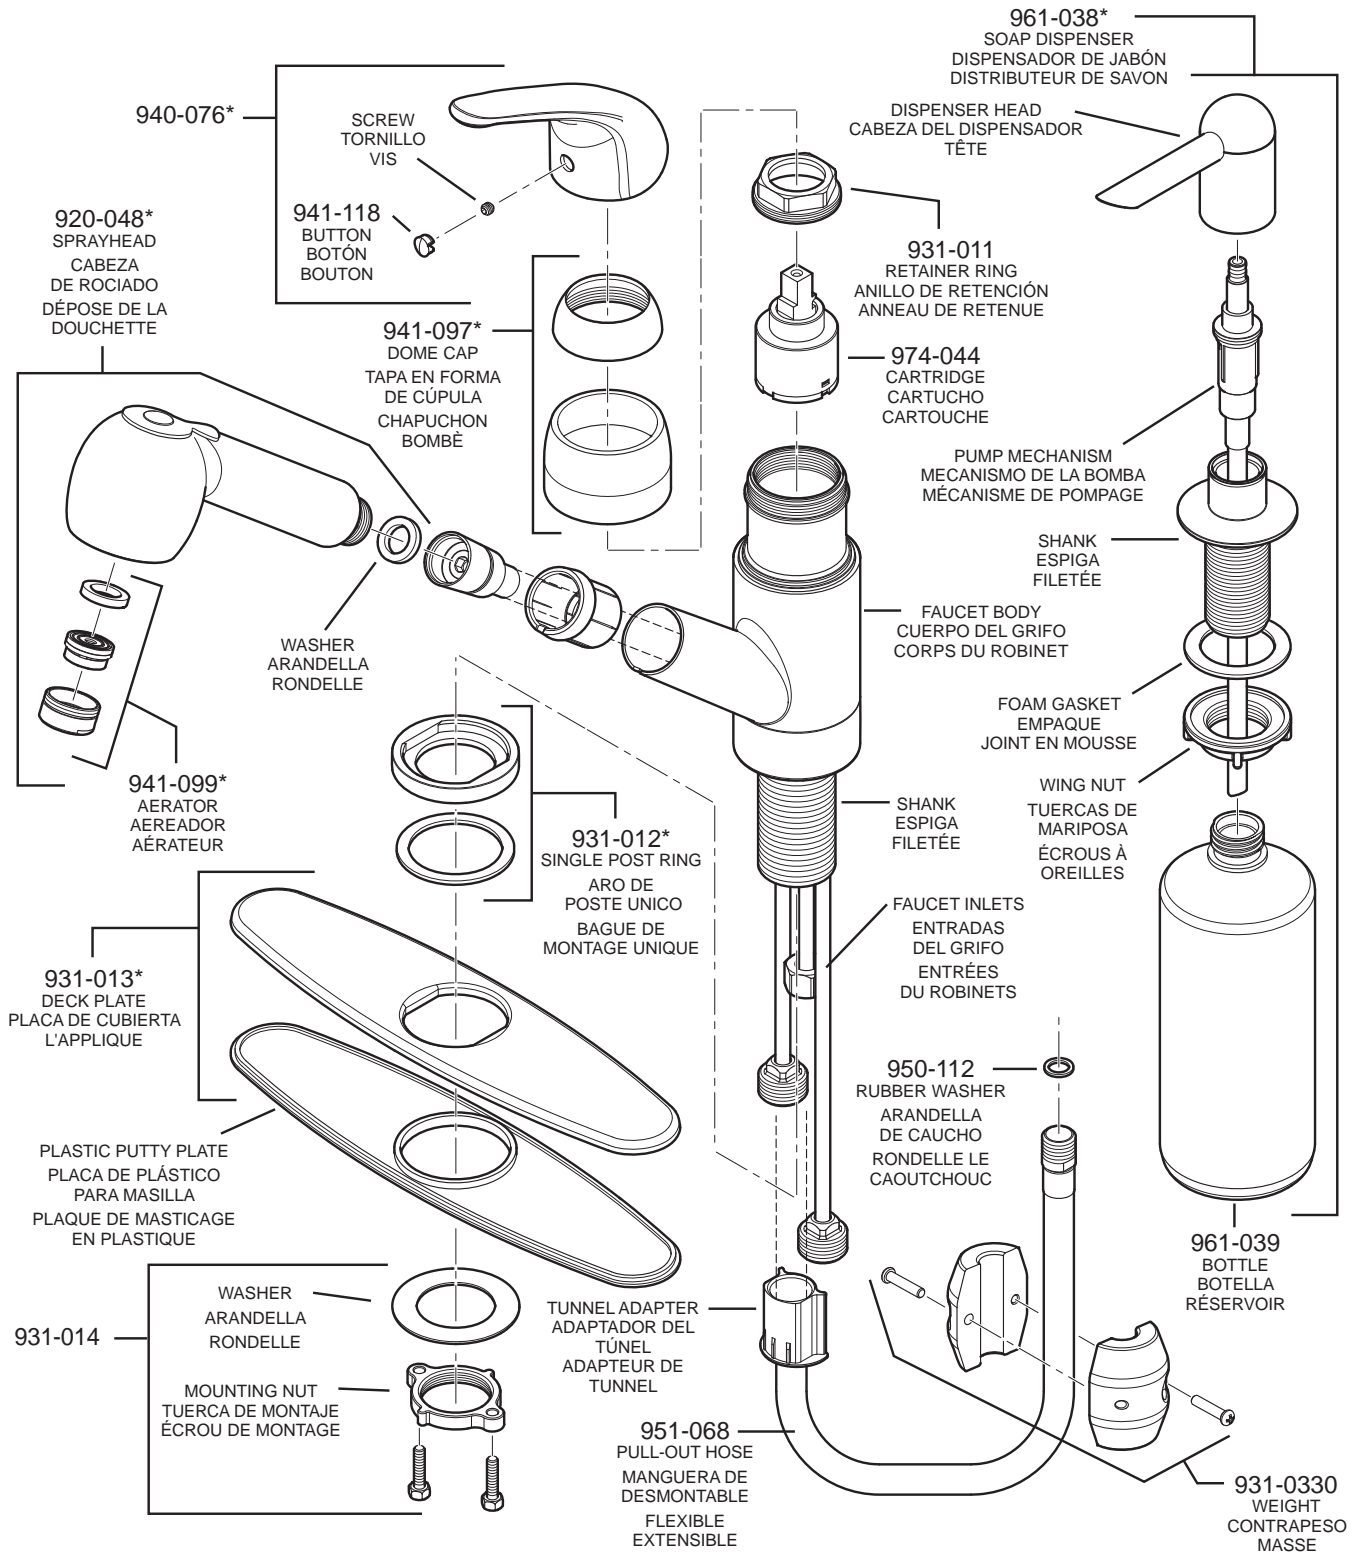

# PARTS EXPLOSION

## WKP Classic Series™ Kitchen Faucet

### FINISHES \* Indicates Finish

|                       |                   |                      |
|-----------------------|-------------------|----------------------|
| A Polished Chrome     | L Satin Stainless | T Biscuit            |
| B Black               | M Almond          | U Rustic Bronze      |
| D PVD Polished Nickel | N Antique Bronze  | V PVD Polished Brass |
| E Rustic Pewter       | P Polished Brass  | W White              |
| J PVD Brushed Nickel  | Q Satin Brass     | Y Tuscan Bronze      |
| G Velvet Aged Bronze  | R Copper          | Z Oil-Rubbed Bronze  |
| K Satin Nickel        | S Stainless Steel |                      |