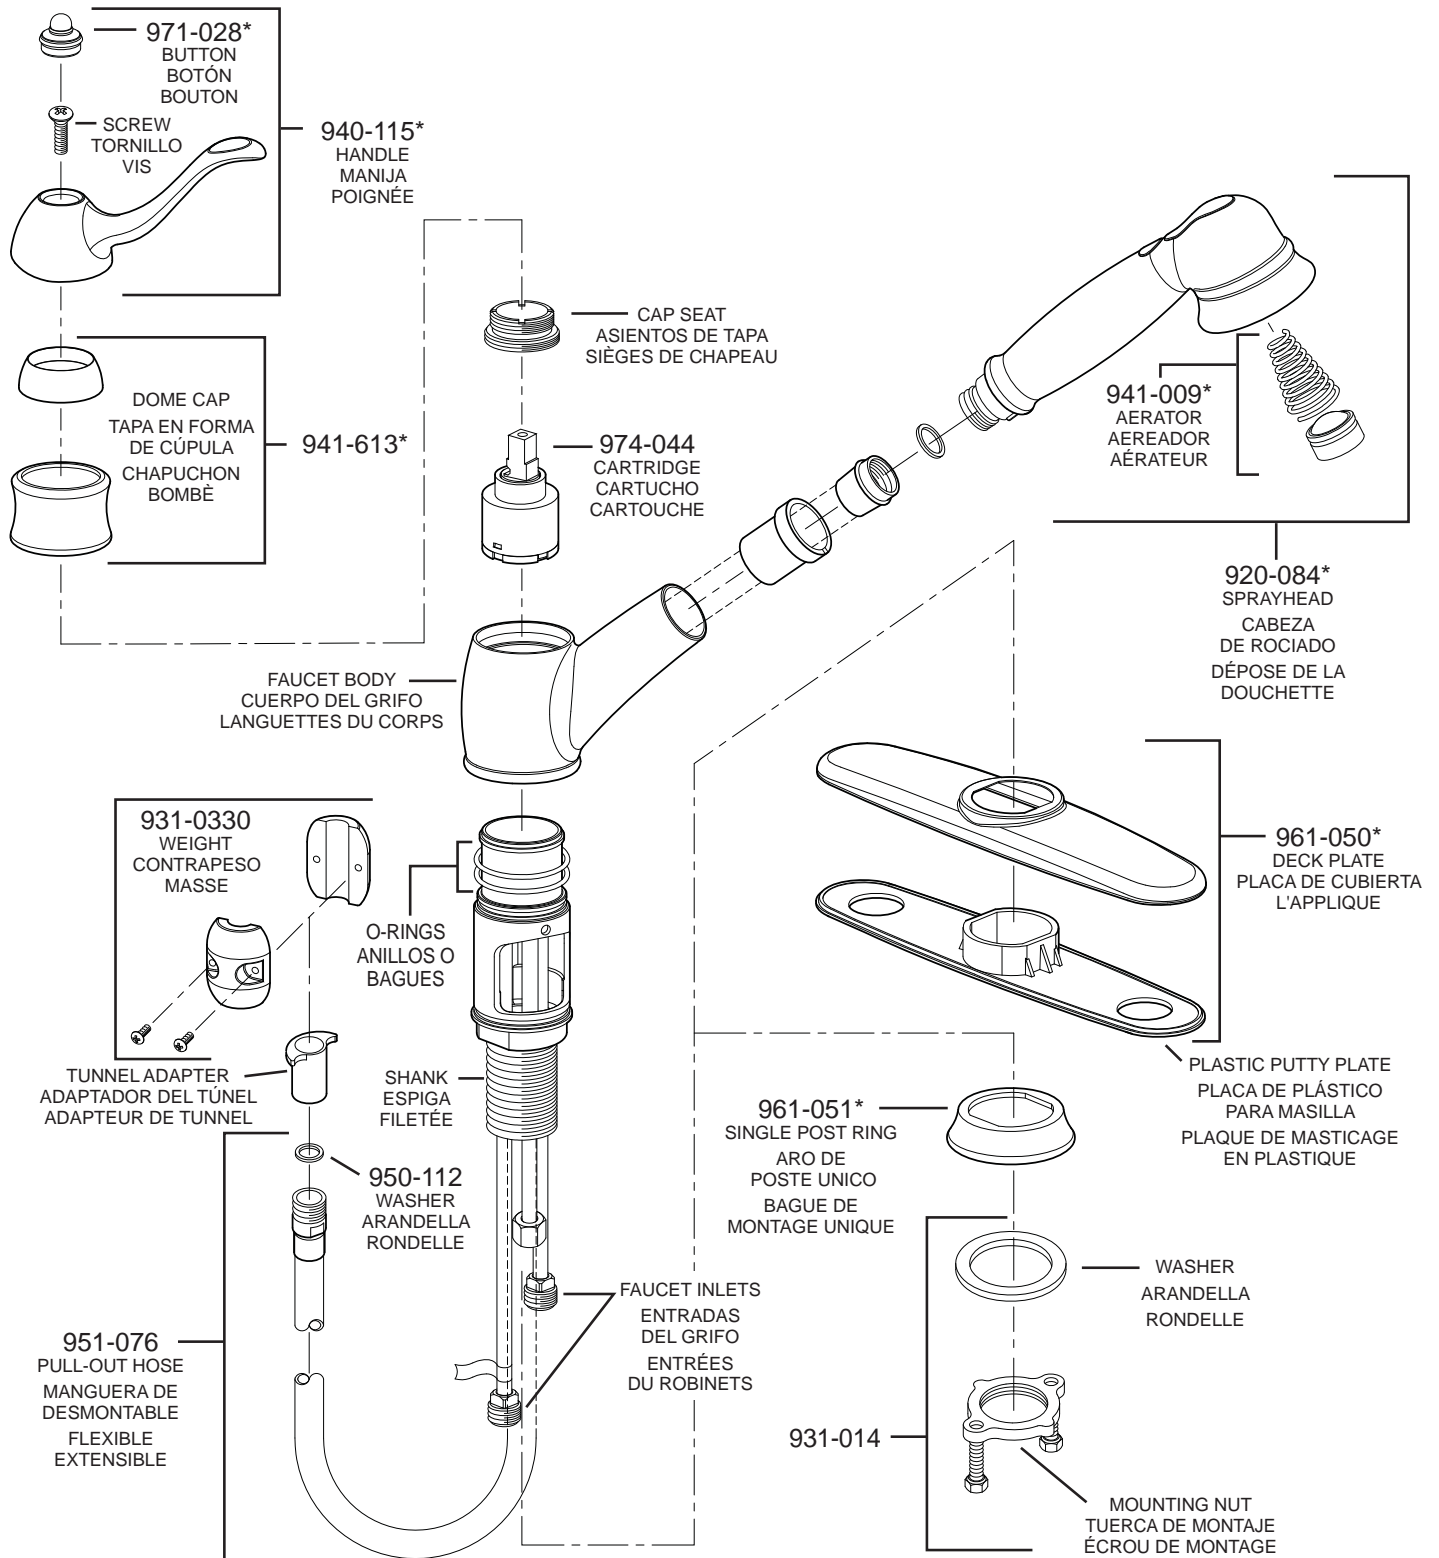

# PARTS EXPLOSION

## WKP Classic Series™ Kitchen Faucet

**FINISHES \*** Indicates Finish

A Polished Chrome	L Satin Stainless	T Biscuit
B Black	M Almond	U Rustic Bronze
D PVD Polished Nickel	N Antique Bronze	V PVD Polished Brass
E Rustic Pewter	P Polished Brass	W White
J PVD Brushed Nickel	Q Satin Brass	Y Tuscan Bronze
G Velvet Aged Bronze	R Copper	Z Oil-Rubbed Bronze
K Satin Nickel	S Stainless Steel	