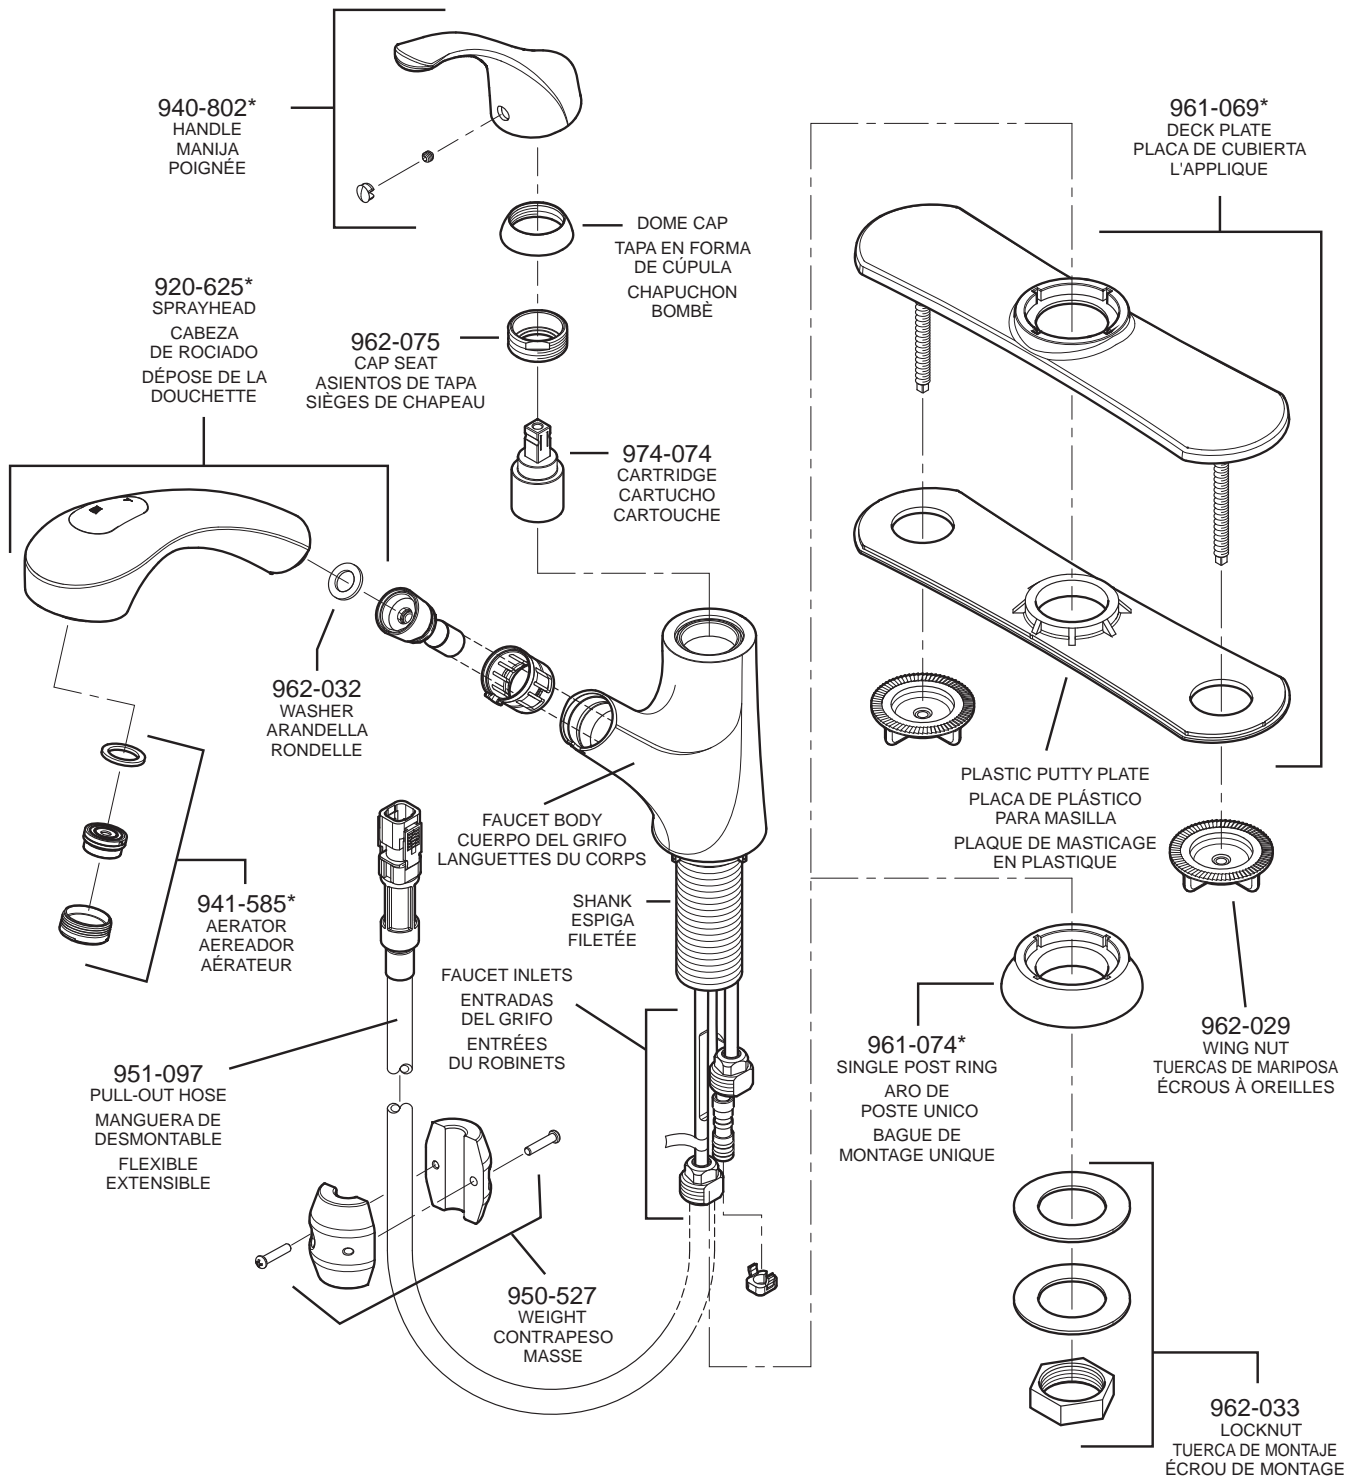

PARTS EXPLOSION

WKP Classic Series™ Kitchen Faucet

FINISHES * Indicates Finish

A Polished Chrome	L Satin Stainless	T Biscuit
B Black	M Almond	U Rustic Bronze
D PVD Polished Nickel	N Antique Bronze	V PVD Polished Brass
E Rustic Pewter	P Polished Brass	W White
J PVD Brushed Nickel	Q Satin Brass	Y Tuscan Bronze
G Velvet Aged Bronze	R Copper	Z Oil-Rubbed Bronze
K Satin Nickel	S Stainless Steel	