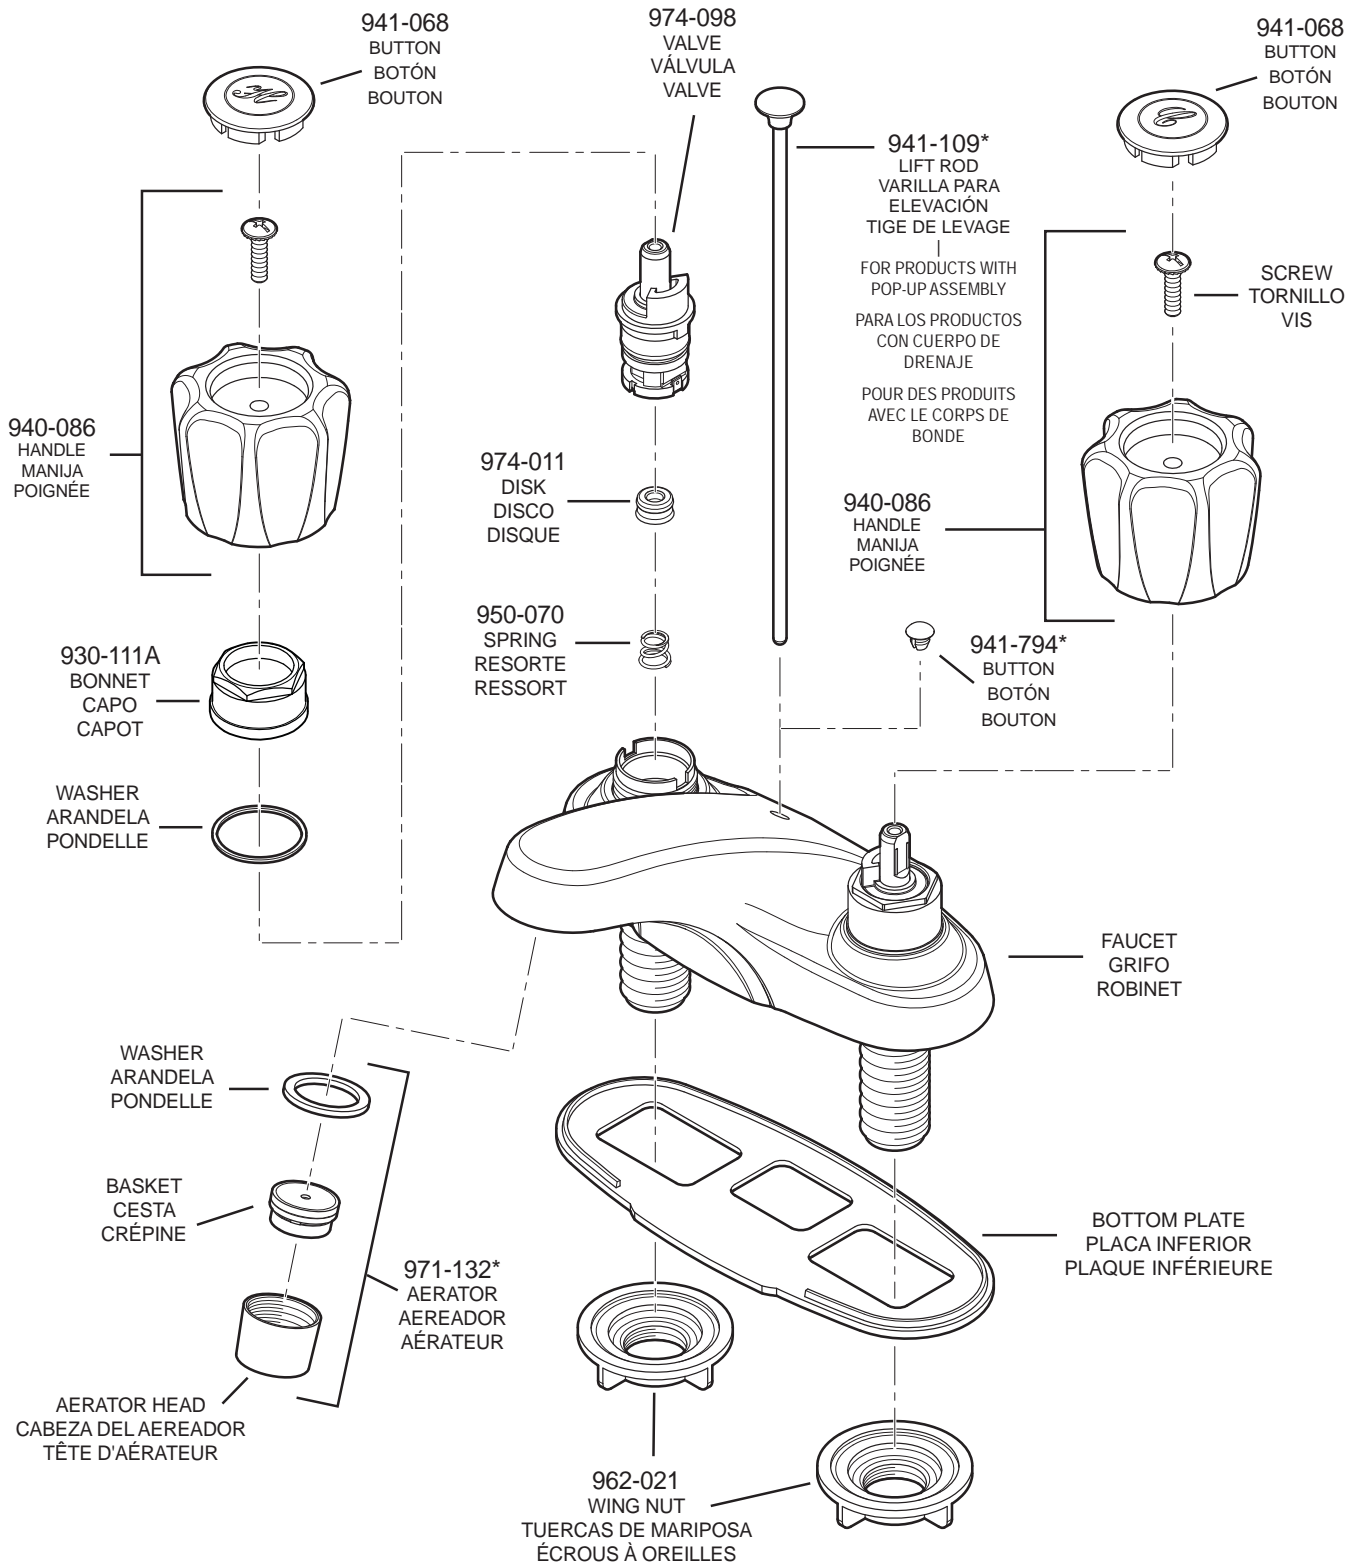

# PARTS EXPLOSION

## WL2 Classic Series™ 2 Handle, Lavatory Faucet