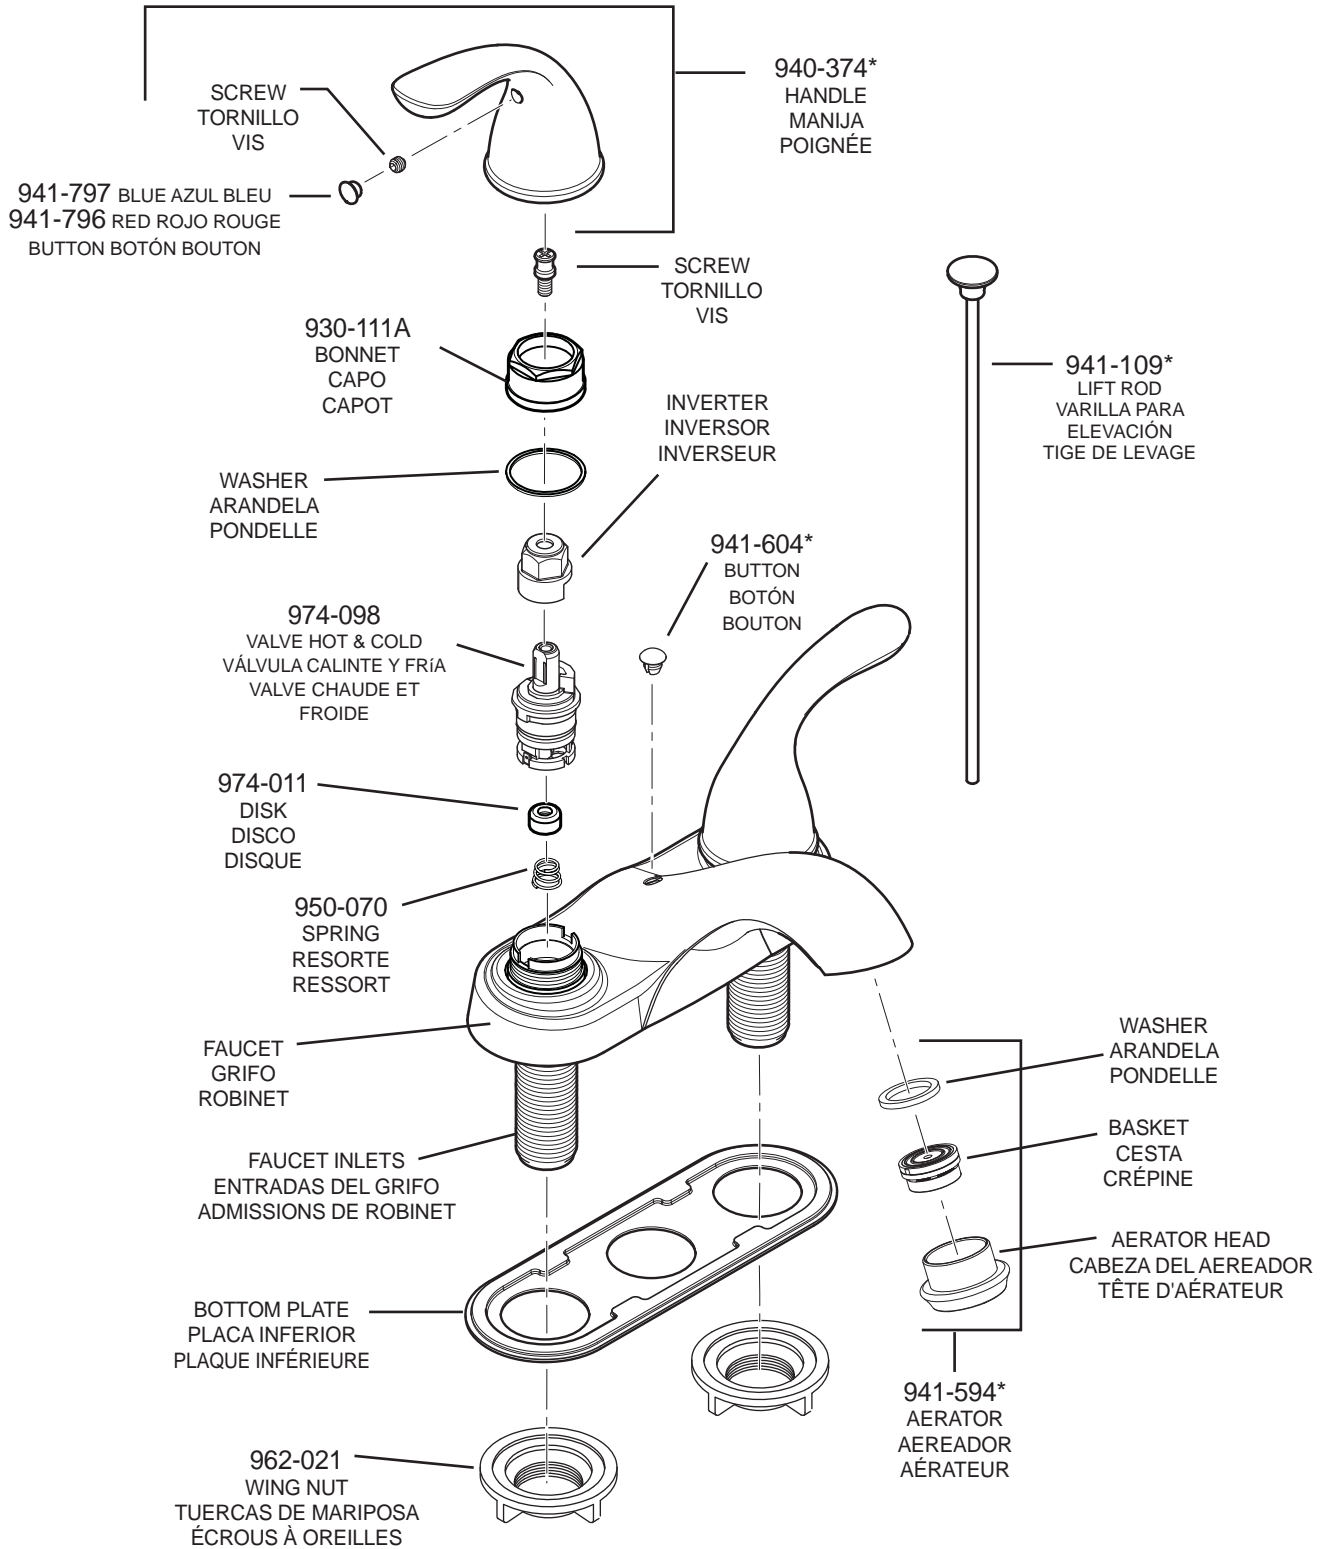

# PARTS EXPLOSION

## WL2 Classic Series™ 2 Handle, Lavatory Faucet