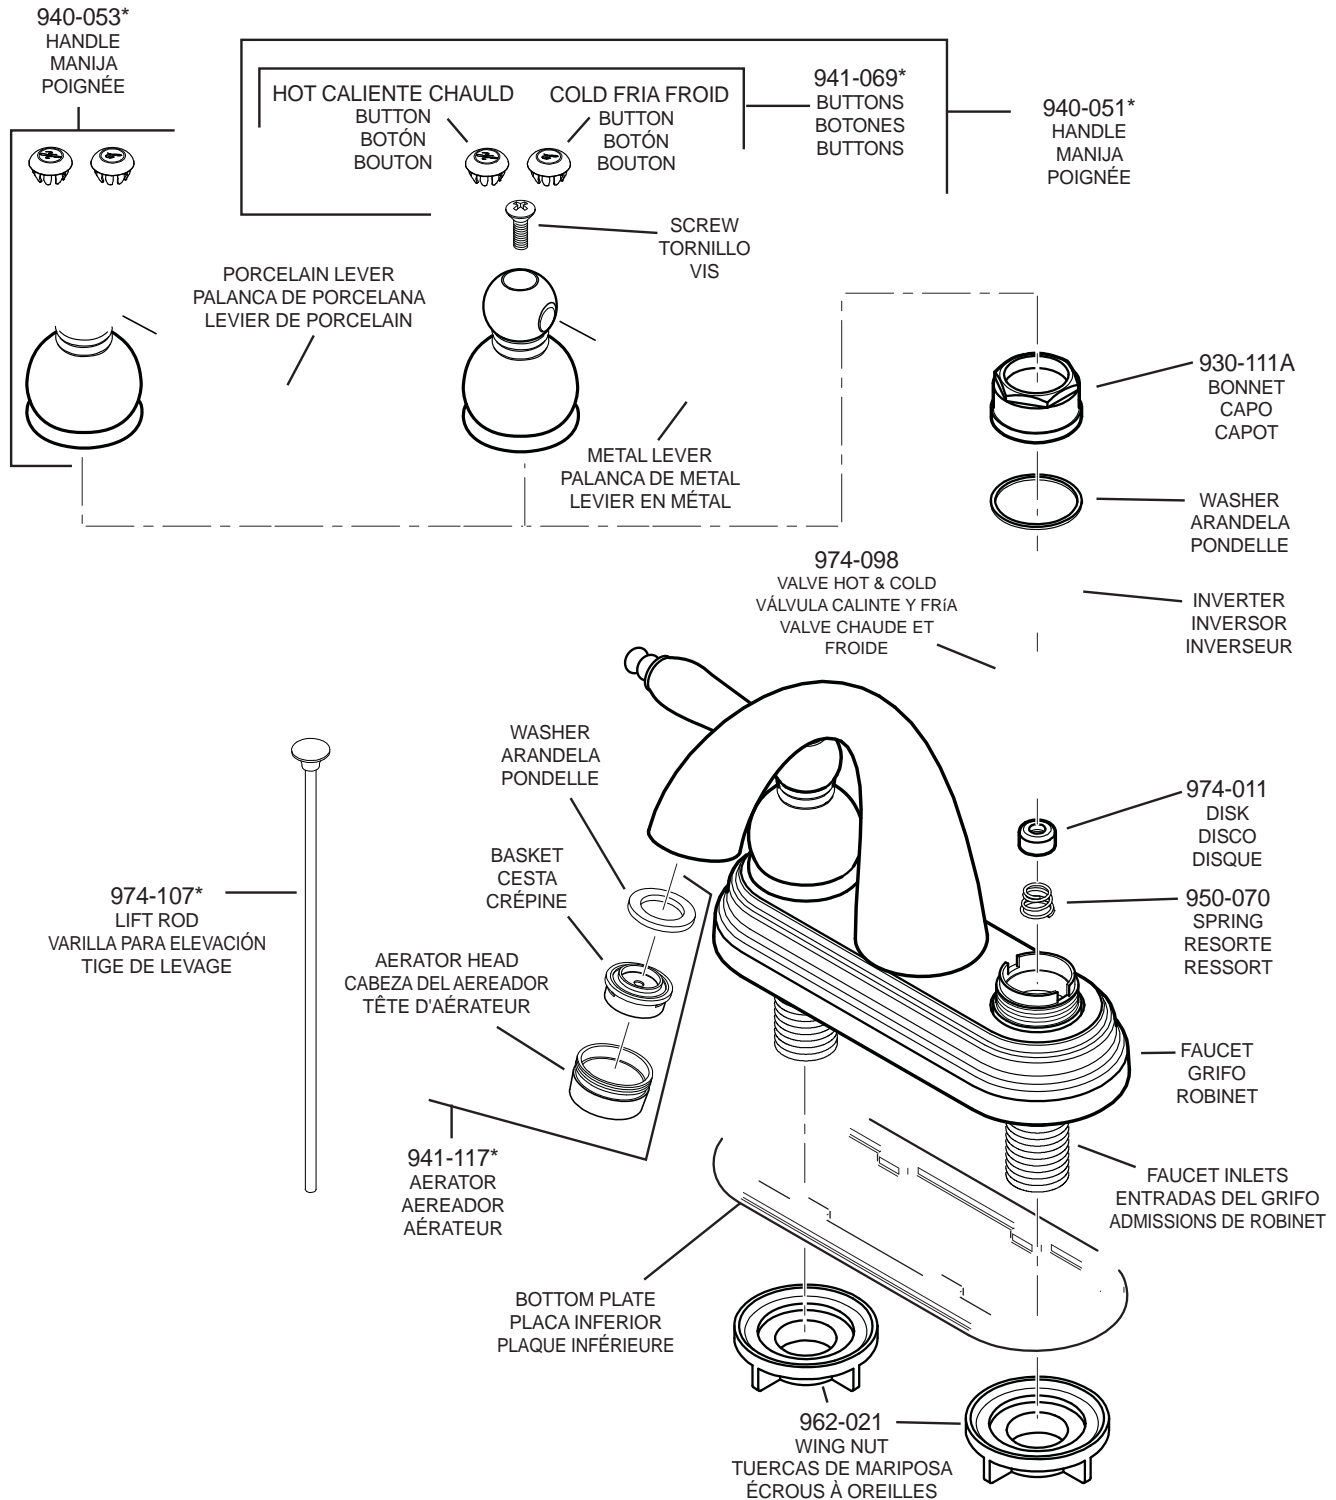

PARTS EXPLOSION

WL2 Classic Series™ 2 Handle, Lavatory Faucet

FINISHES * Indicates Finish

A Polished Chrome	L Satin Stainless	T Biscuit
B Black	M Almond	U Rustic Bronze
D PVD Polished Nickel	N Antique Bronze	V PVD Polished Brass
E Rustic Pewter	P Polished Brass	W White
J PVD Brushed Nickel	Q Satin Brass	Y Tuscan Bronze
G Velvet Aged Bronze	R Copper	Z Oil-Rubbed Bronze
K Satin Nickel	S Stainless Steel	