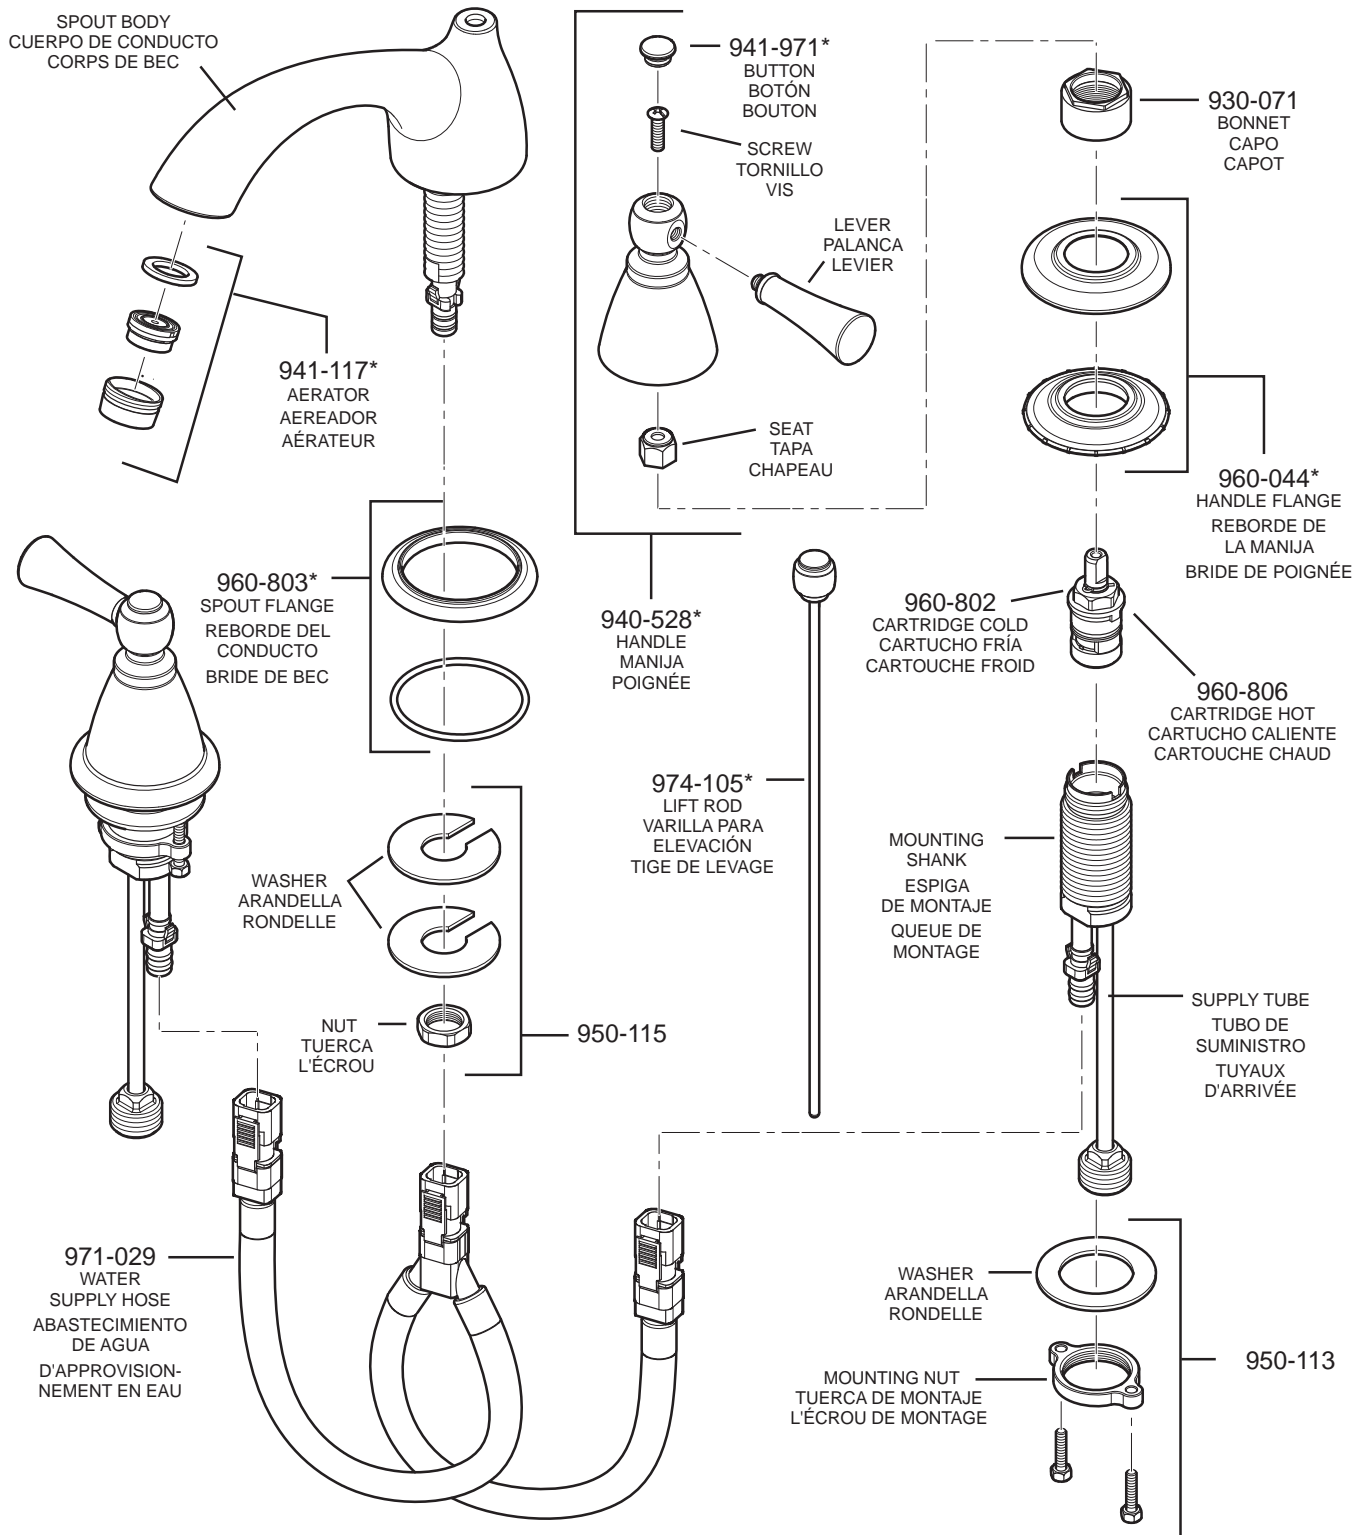

PARTS EXPLOSION

WL8 Classic Series™ 2 Handle, Widespread Lavatory Faucet

FINISHES * Indicates Finish

A Polished Chrome	L Satin Stainless	T Biscuit
B Black	M Almond	U Rustic Bronze
D PVD Polished Nickel	N Antique Bronze	V PVD Polished Brass
E Rustic Pewter	P Polished Brass	W White
J PVD Brushed Nickel	Q Satin Brass	Y Tuscan Bronze
G Velvet Aged Bronze	R Copper	Z Oil-Rubbed Bronze
K Satin Nickel	S Stainless Steel	

All finishes not available on all parts

1-800-PFAUCET www.pricepfister.com
19701 DaVinci, Lake Forest, CA 92610

10/20/09

Price Pfister