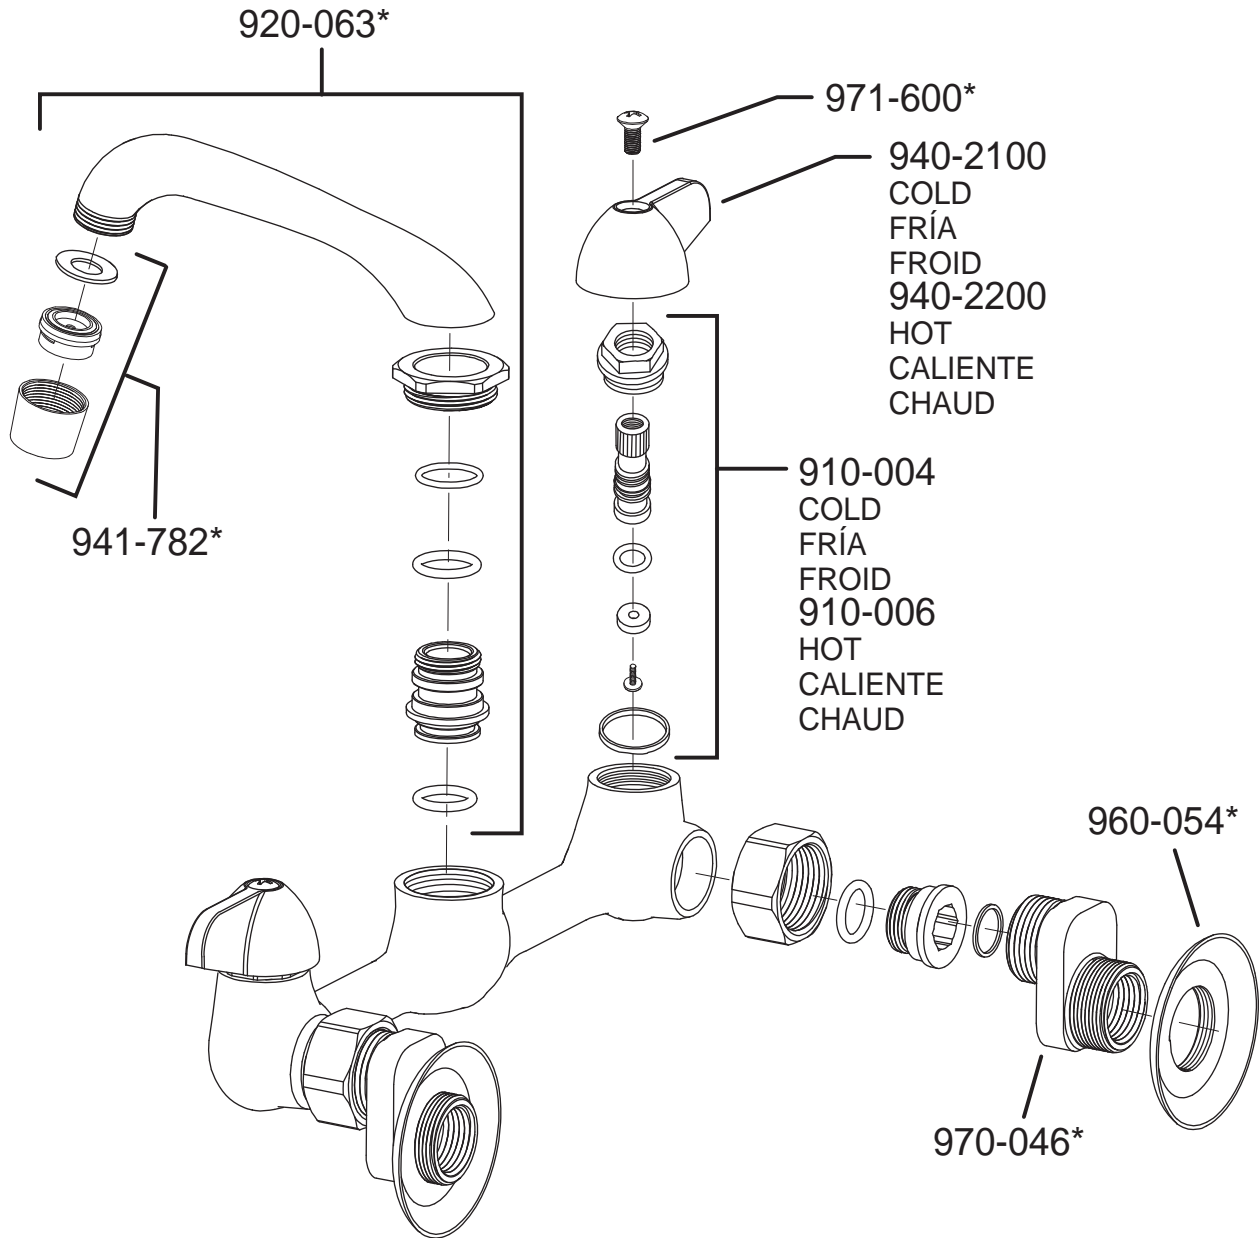

PARTS EXPLOSION

127 Pfirst Series™ 2 Handle Wall Mount Kitchen Faucet

FINISHES * Indicates Finish

A Polished Chrome	L Satin Stainless	T Biscuit
B Black	M Almond	U Rustic Bronze
D PVD Polished Nickel	N Antique Bronze	V PVD Polished Brass
E Rustic Pewter	P Polished Brass	W White
J PVD Brushed Nickel	Q Satin Brass	Y Tuscan Bronze
G Velvet Aged Bronze	R Copper	Z Oil-Rubbed Bronze
K Satin Nickel	S Stainless Steel	

All finishes not available on all parts

1-800-PFAUCET www.pricepfister.com
19701 DaVinci, Lake Forest, CA 92610

10/20/09

Price Pfister