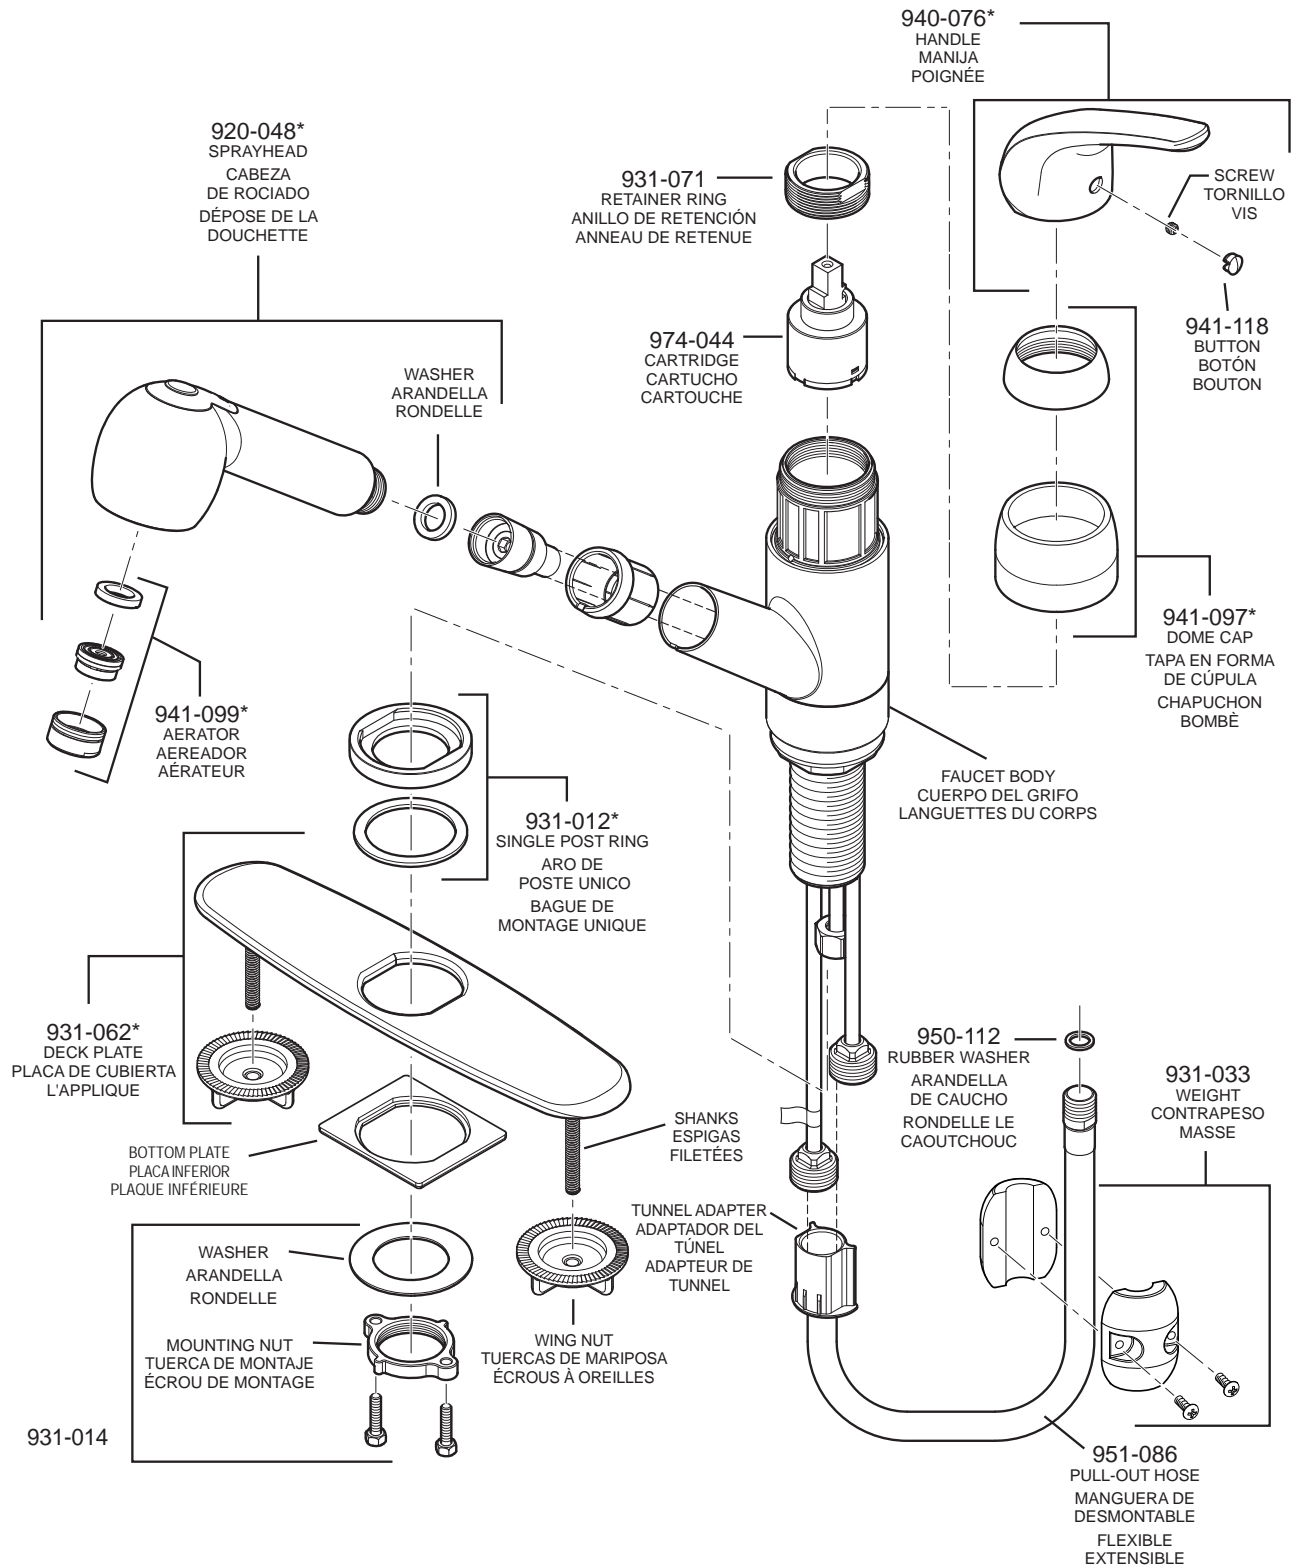

PARTS EXPLOSION

133 Pfirst Series™ Single Control Poo-Out Kitchen Faucet

FINISHES * Indicates Finish

| | | |
|-----------------------|-------------------|----------------------|
| A Polished Chrome | L Satin Stainless | T Biscuit |
| B Black | M Almond | U Rustic Bronze |
| D PVD Polished Nickel | N Antique Bronze | V PVD Polished Brass |
| E Rustic Pewter | P Polished Brass | W White |
| J PVD Brushed Nickel | Q Satin Brass | Y Tuscan Bronze |
| G Velvet Aged Bronze | R Copper | Z Oil-Rubbed Bronze |
| K Satin Nickel | S Stainless Steel | |