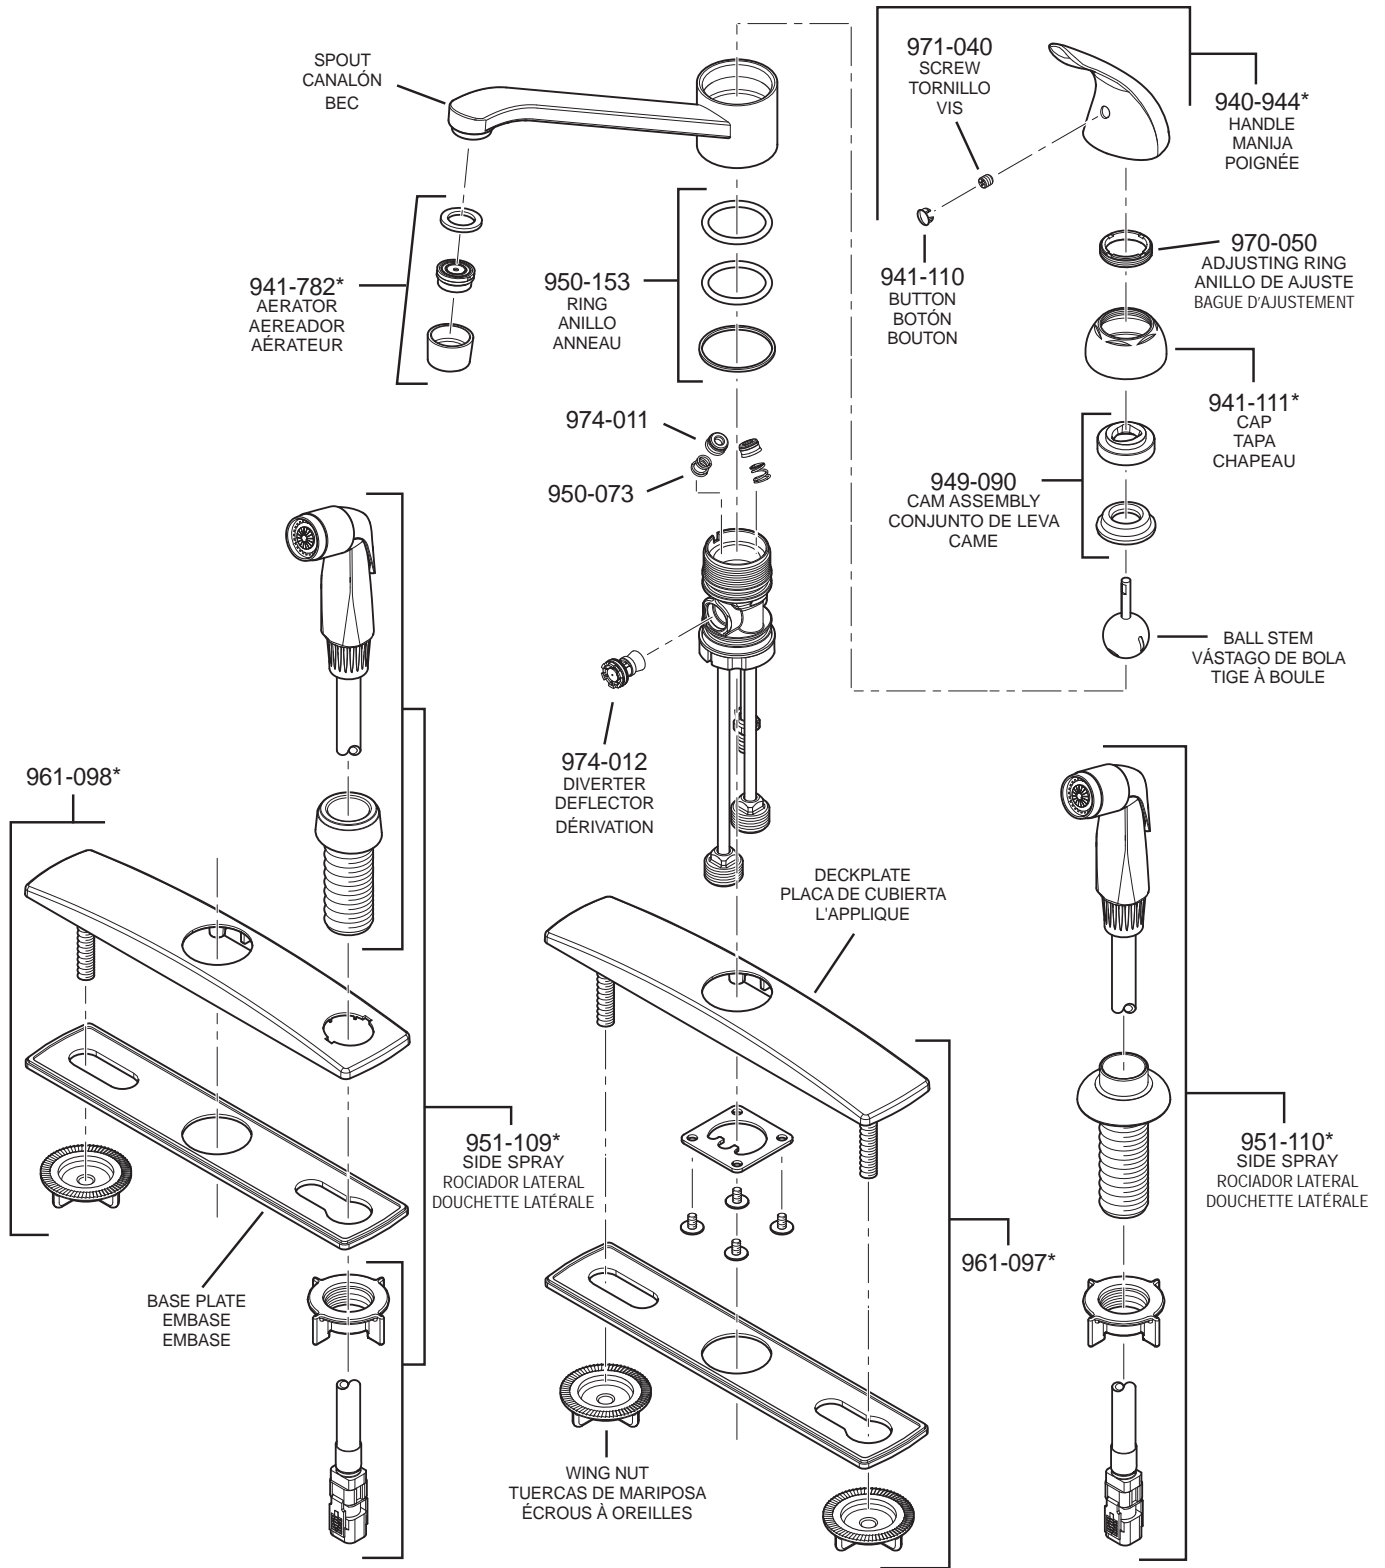

# PARTS EXPLOSION

## 134 Pfirst Series™ Single Control, Side Spray Kitchen Faucet

**FINISHES \*** Indicates Finish

A Polished Chrome	L Satin Stainless	T Biscuit
B Black	M Almond	U Rustic Bronze
D PVD Polished Nickel	N Antique Bronze	V PVD Polished Brass
E Rustic Pewter	P Polished Brass	W White
J PVD Brushed Nickel	Q Satin Brass	Y Tuscan Bronze
G Velvet Aged Bronze	R Copper	Z Oil-Rubbed Bronze
K Satin Nickel	S Stainless Steel	

All finishes not available on all parts

**1-800-PFAUCET** [www.pricepfister.com](http://www.pricepfister.com)  
19701 DaVinci, Lake Forest, CA 92610

10/20/09

**Price Pfister**