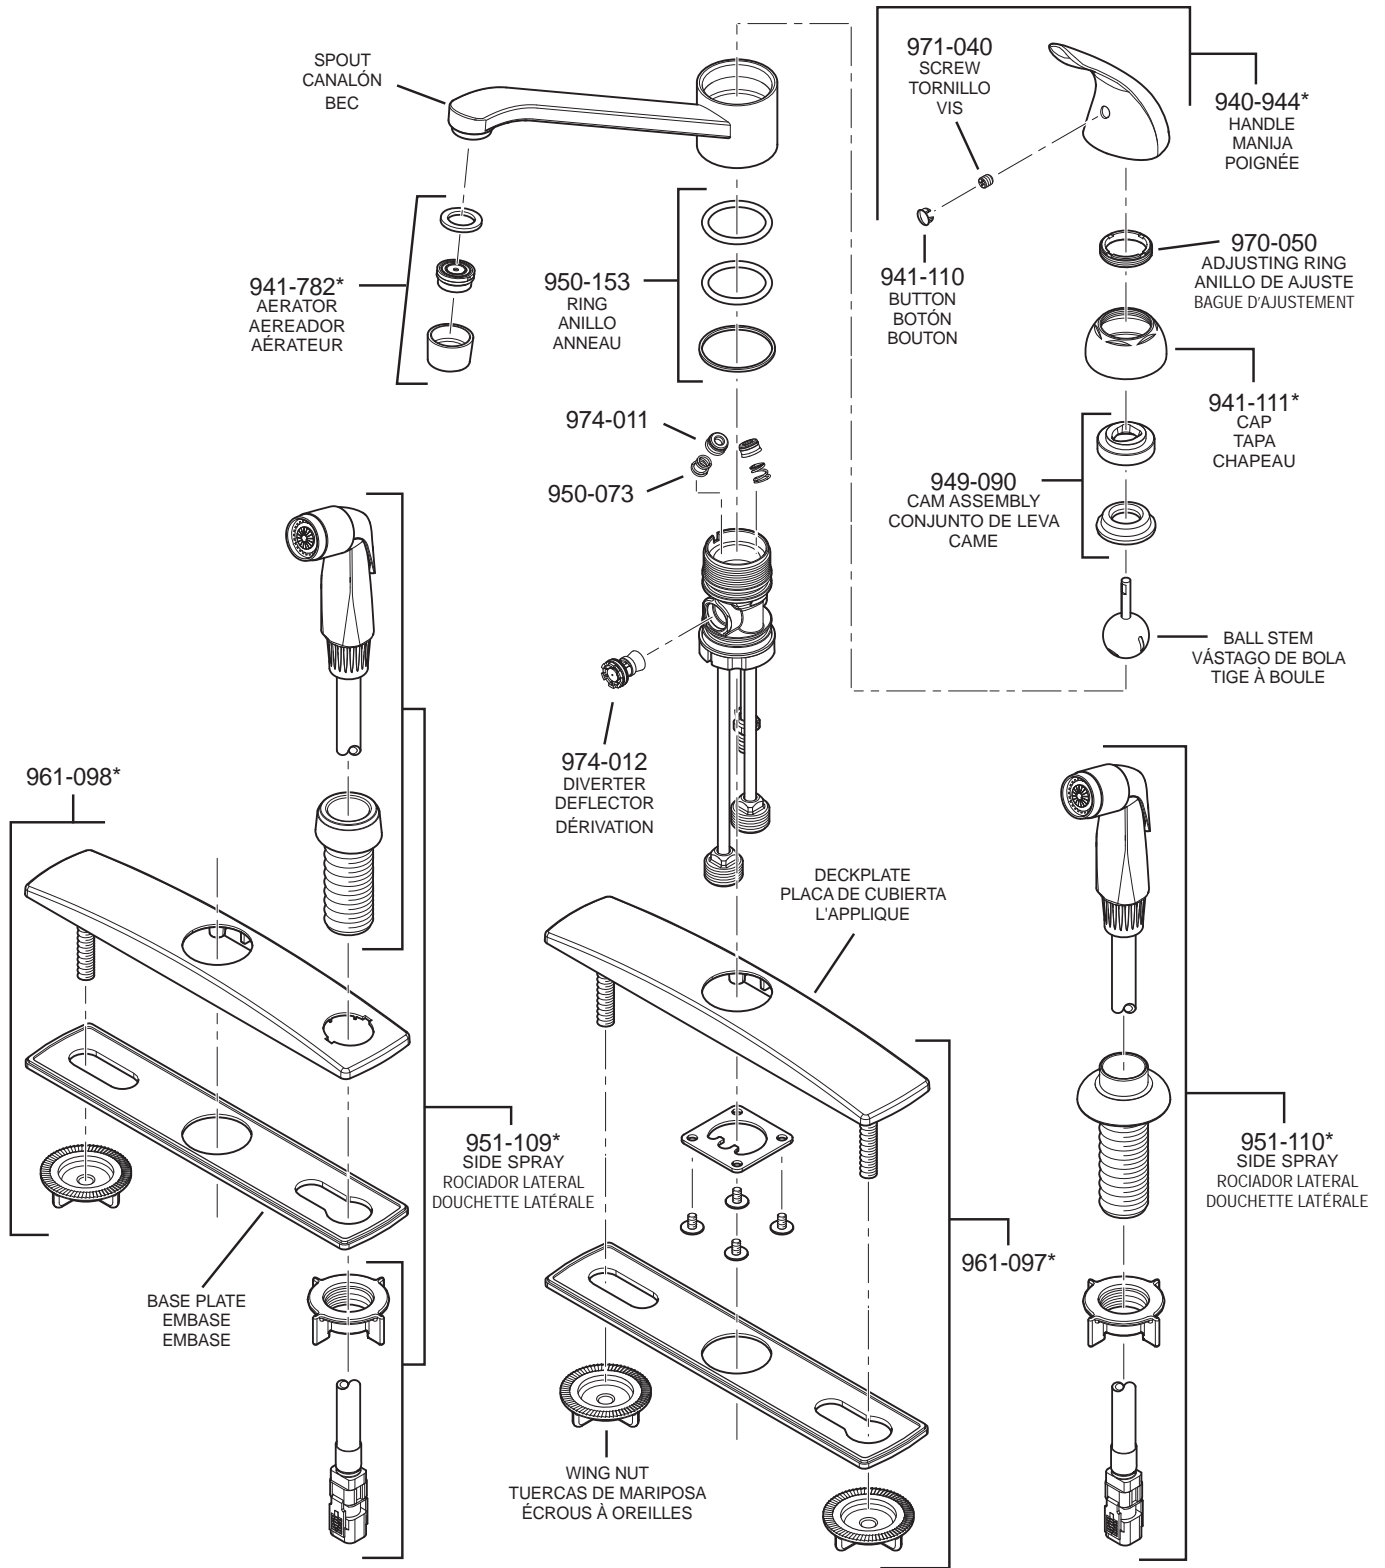

PARTS EXPLOSION

134 Pfirst Series™ Single Control, Side Spray Kitchen Faucet

FINISHES * Indicates Finish

A Polished Chrome	L Satin Stainless	T Biscuit
B Black	M Almond	U Rustic Bronze
D PVD Polished Nickel	N Antique Bronze	V PVD Polished Brass
E Rustic Pewter	P Polished Brass	W White
J PVD Brushed Nickel	Q Satin Brass	Y Tuscan Bronze
G Velvet Aged Bronze	R Copper	Z Oil-Rubbed Bronze
K Satin Nickel	S Stainless Steel	

All finishes not available on all parts

1-800-PFAUCET www.pricepfister.com
19701 DaVinci, Lake Forest, CA 92610

10/20/09

Price Pfister