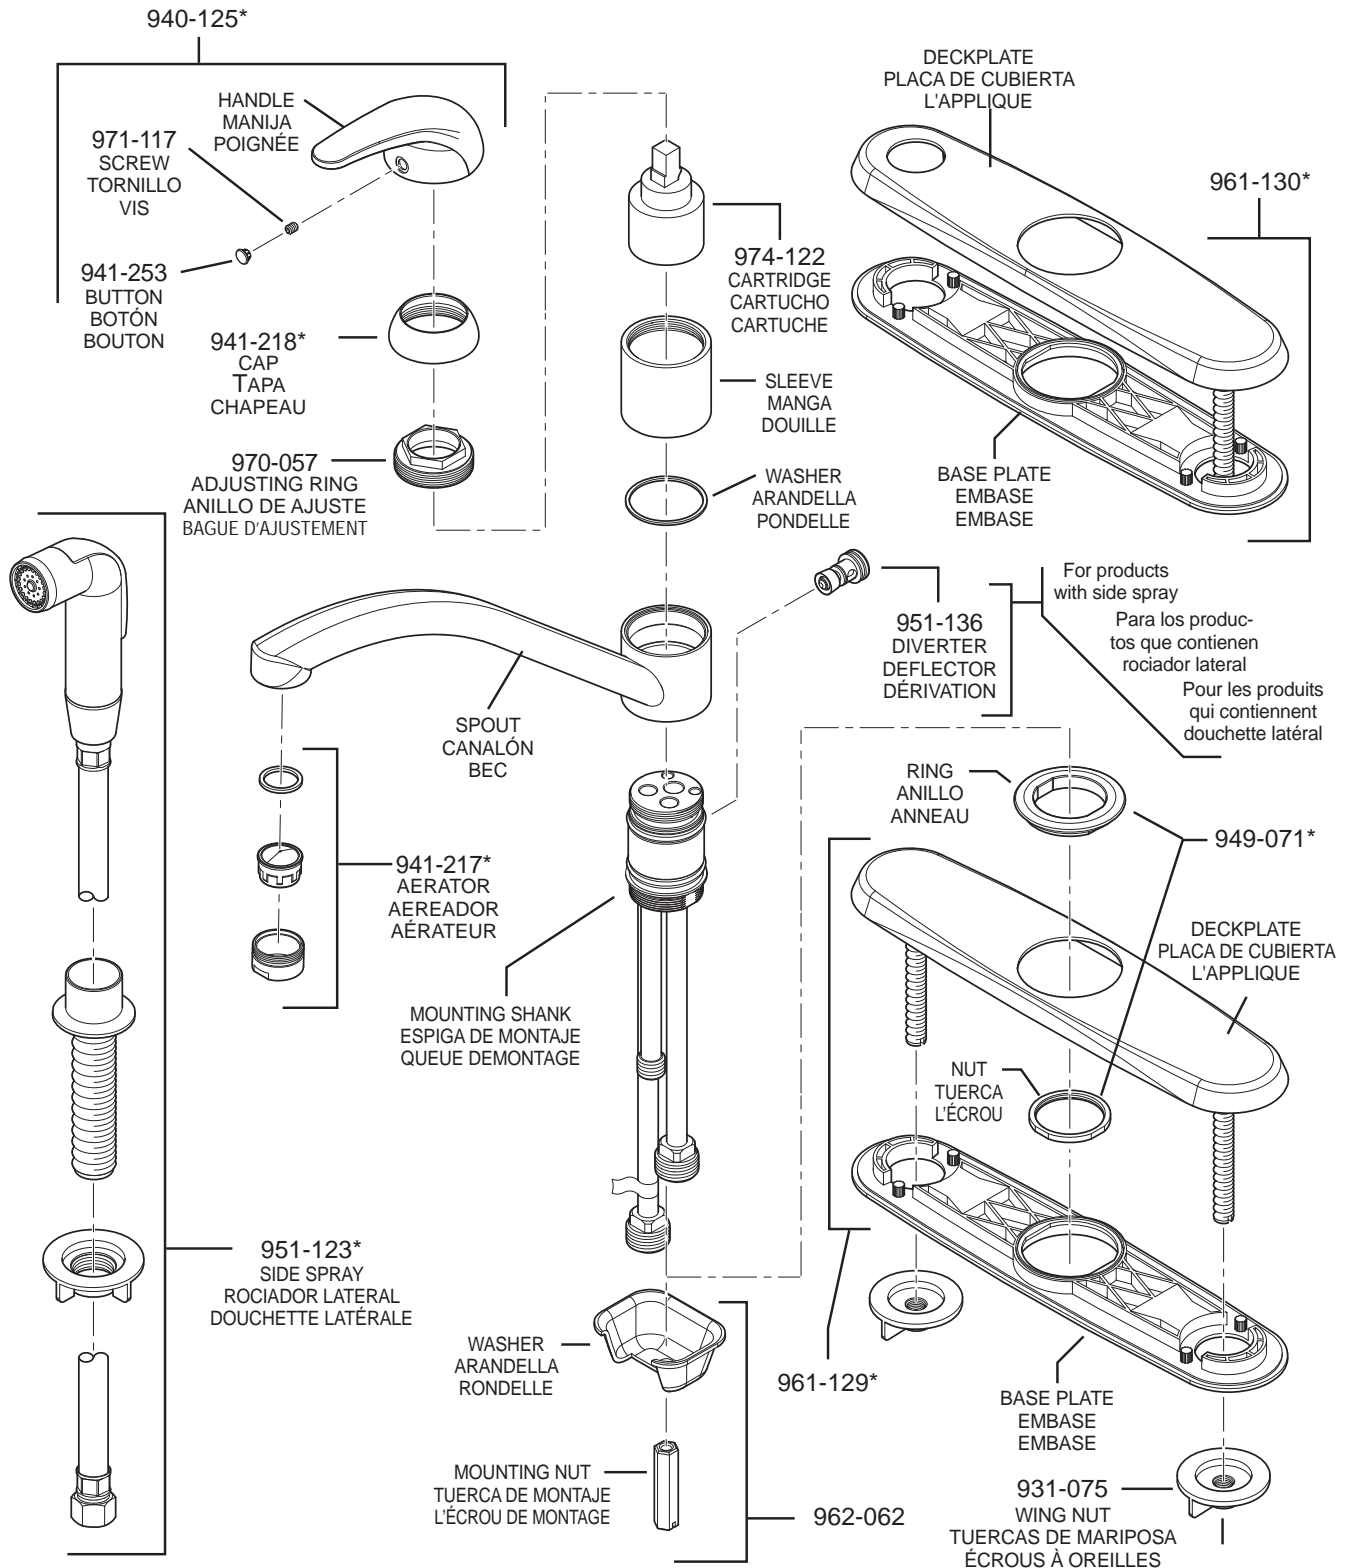

PARTS EXPLOSION

134 Pfirst Series™ Single Control, Side Spray Kitchen Faucet

FINISHES * Indicates Finish

A Polished Chrome	L Satin Stainless	T Biscuit
B Black	M Almond	U Rustic Bronze
D PVD Polished Nickel	N Antique Bronze	V PVD Polished Brass
E Rustic Pewter	P Polished Brass	W White
J PVD Brushed Nickel	Q Satin Brass	Y Tuscan Bronze
G Velvet Aged Bronze	R Copper	Z Oil-Rubbed Bronze
K Satin Nickel	S Stainless Steel	