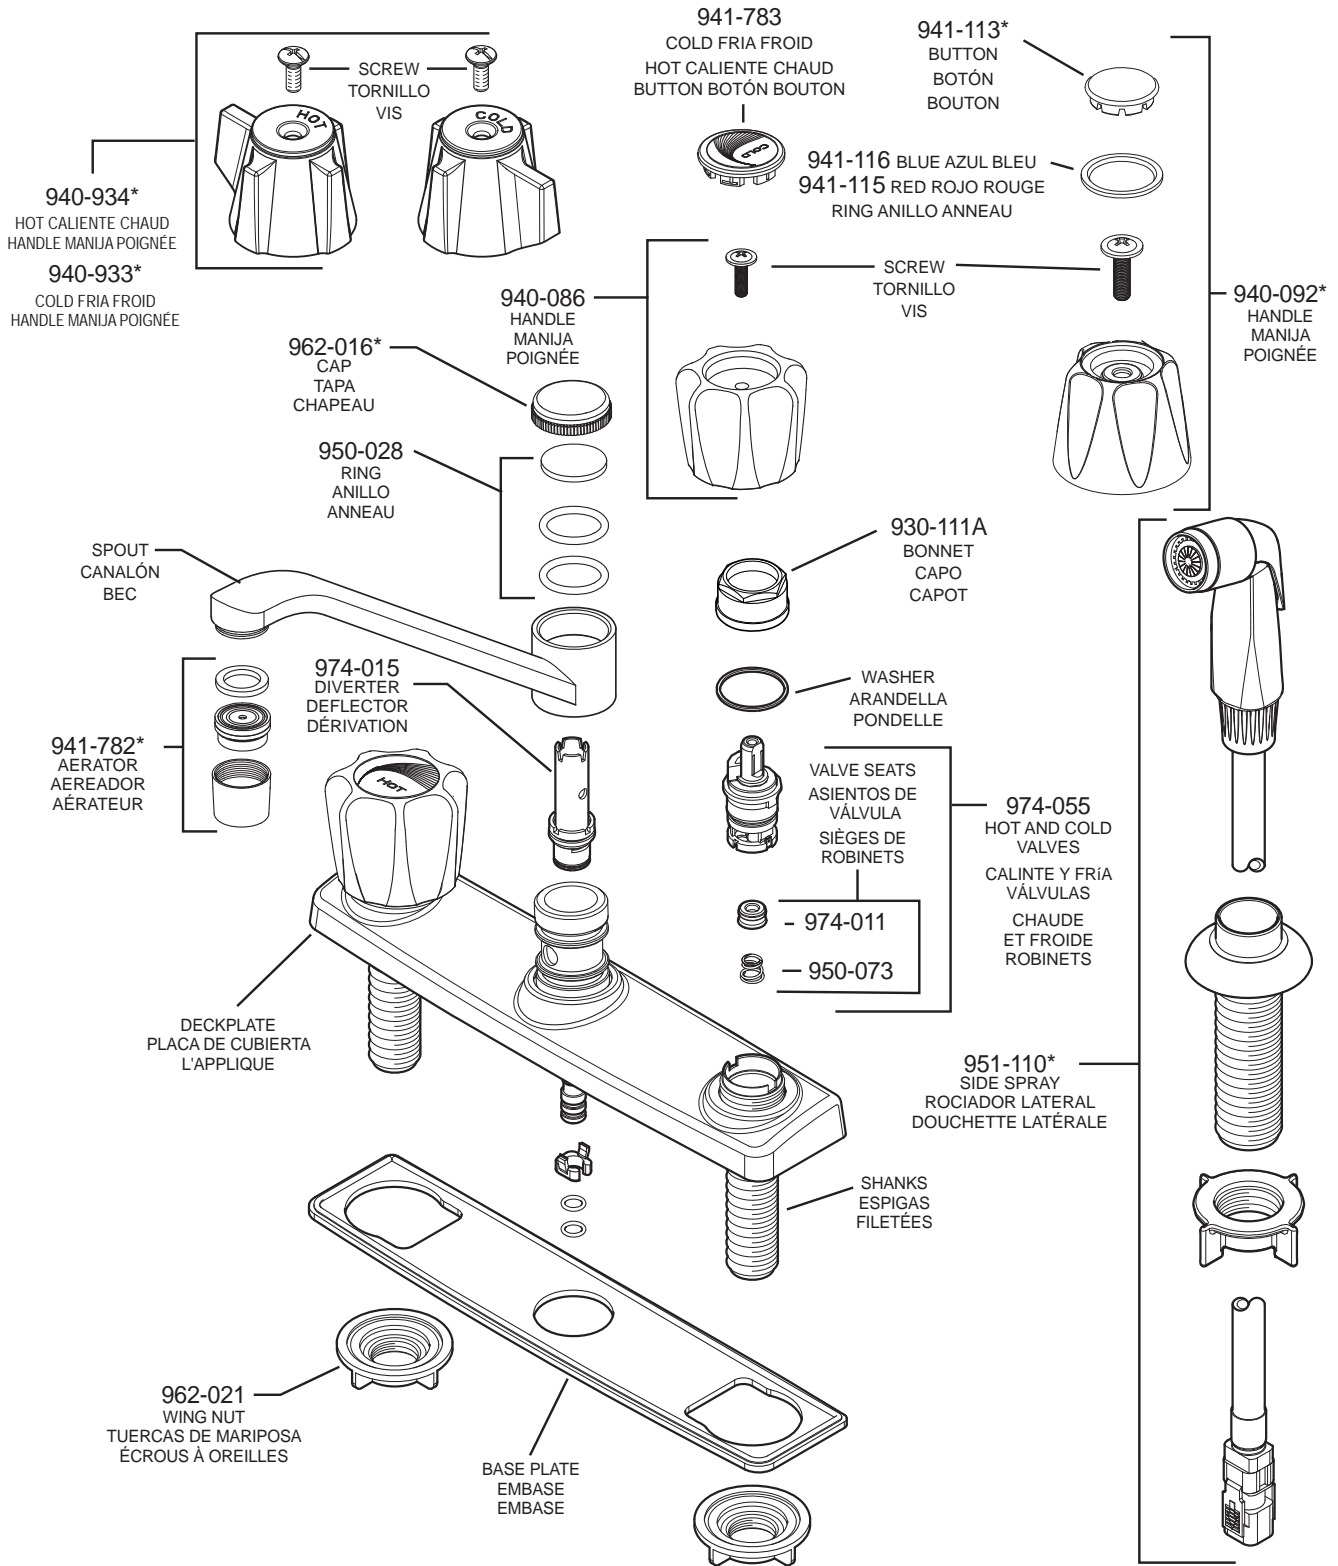

PARTS EXPLOSION

135 Pfirst Series™ 2 Handle, Side Spray Kitchen Faucet

FINISHES * Indicates Finish

A Polished Chrome	L Satin Stainless	T Biscuit
B Black	M Almond	U Rustic Bronze
D PVD Polished Nickel	N Antique Bronze	V PVD Polished Brass
E Rustic Pewter	P Polished Brass	W White
J PVD Brushed Nickel	Q Satin Brass	Y Tuscan Bronze
G Velvet Aged Bronze	R Copper	Z Oil-Rubbed Bronze
K Satin Nickel	S Stainless Steel	

All finishes not available on all parts

1-800-PFAUCET www.pricepfister.com
 19701 DaVinci, Lake Forest, CA 92610

10/20/09

Price Pfister