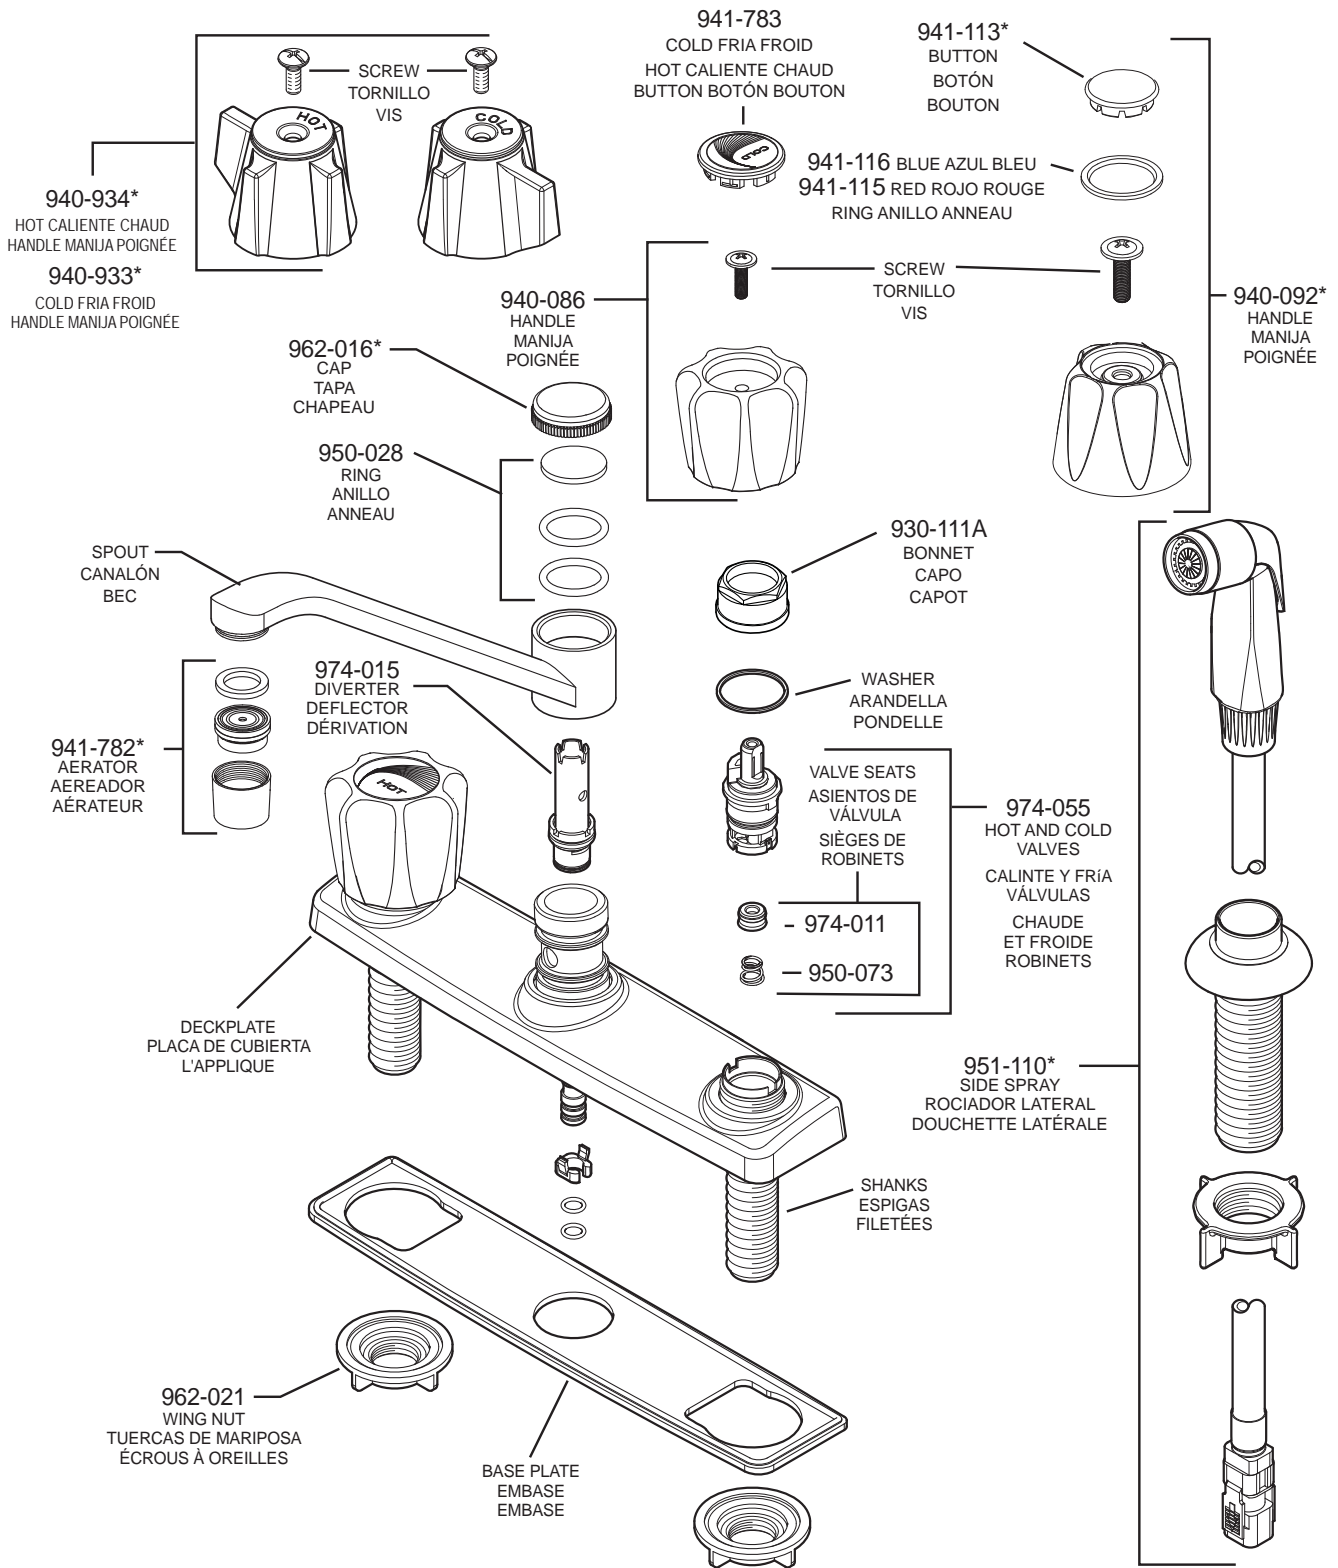

# PARTS EXPLOSION

## 135 Pfirst Series™ 2 Handle, Side Spray Kitchen Faucet