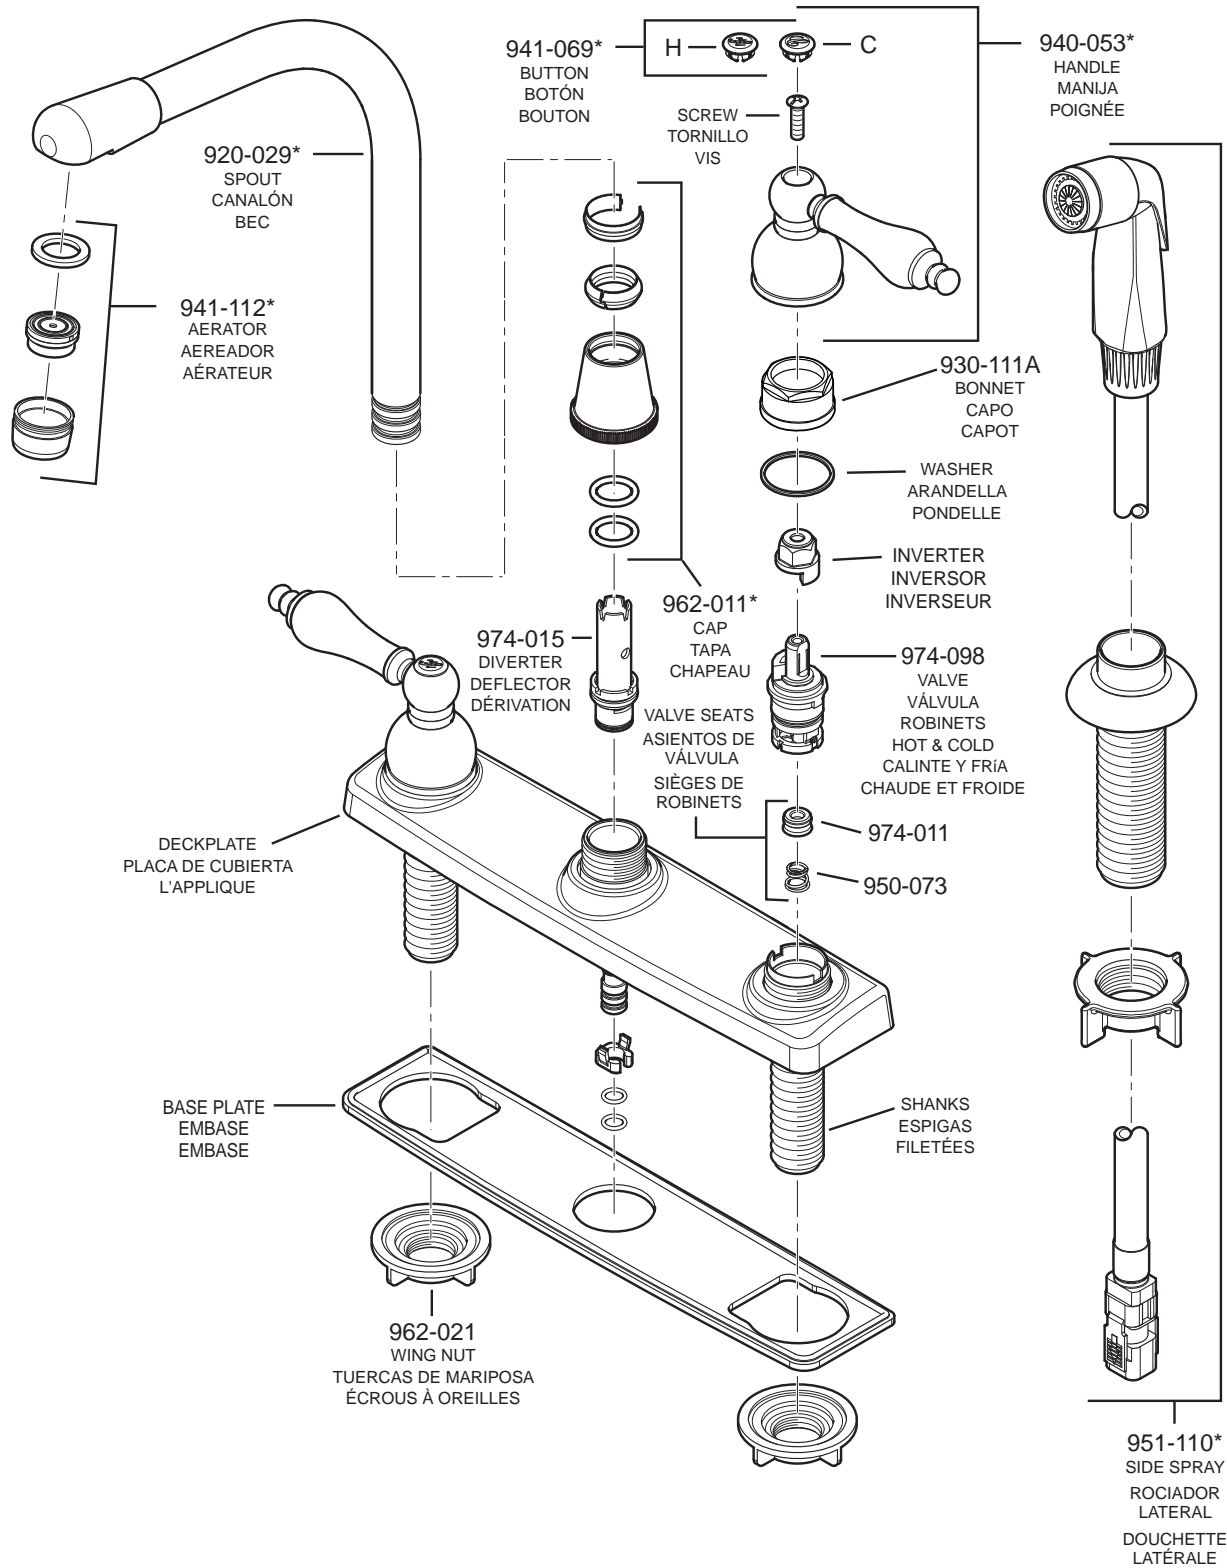

PARTS EXPLOSION

136 Pfirst Series™ 2 Handle H-Arch, Side Spray Kitchen Faucet

FINISHES * Indicates Finish

A Polished Chrome	L Satin Stainless	T Biscuit
B Black	M Almond	U Rustic Bronze
D PVD Polished Nickel	N Antique Bronze	V PVD Polished Brass
E Rustic Pewter	P Polished Brass	W White
J PVD Brushed Nickel	Q Satin Brass	Y Tuscan Bronze
G Velvet Aged Bronze	R Copper	Z Oil-Rubbed Bronze
K Satin Nickel	S Stainless Steel	

All finishes not available on all parts

1-800-PFAUCET www.pricepfister.com
19701 DaVinci, Lake Forest, CA 92610

10/20/09

Price Pfister