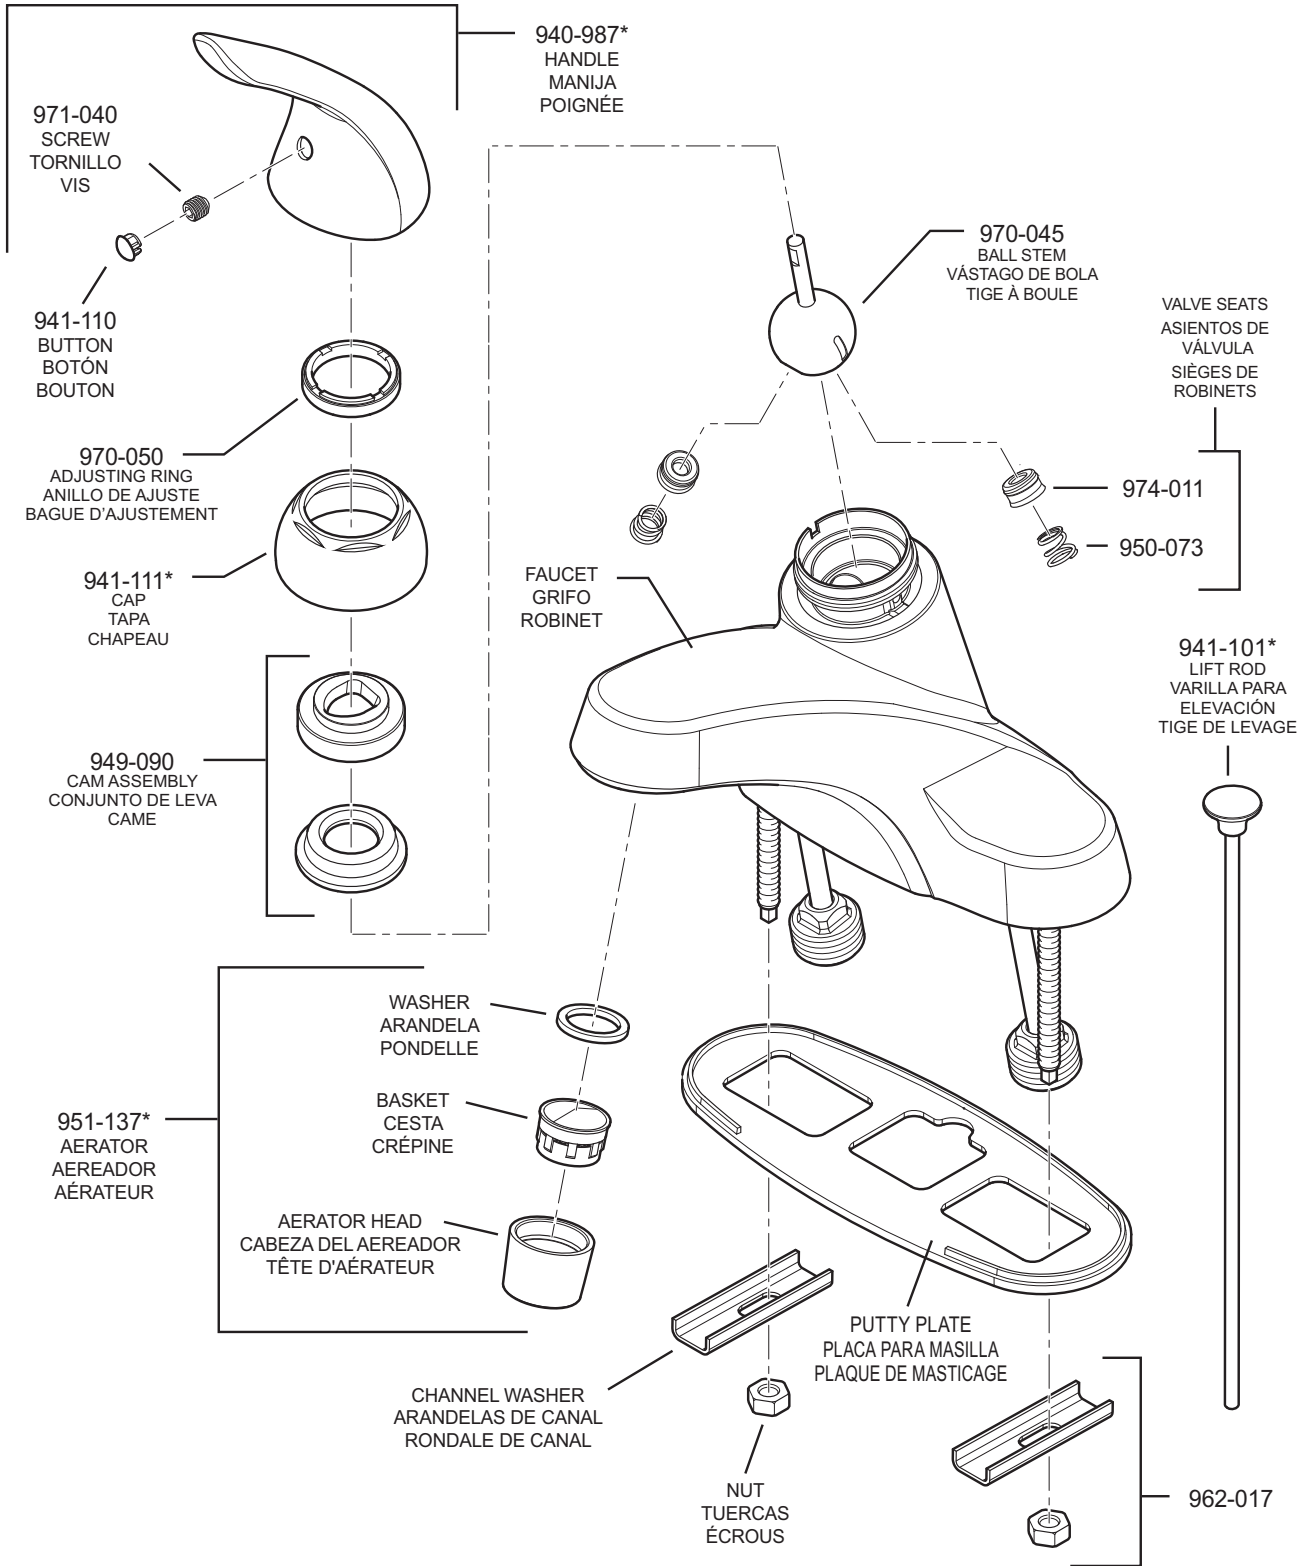

# PARTS EXPLOSION

## 142 Pfirst Series™ Single Control, Centerset Lavatory Faucet

**FINISHES \*** Indicates Finish

A Polished Chrome	L Satin Stainless	T Biscuit
B Black	M Almond	U Rustic Bronze
D PVD Polished Nickel	N Antique Bronze	V PVD Polished Brass
E Rustic Pewter	P Polished Brass	W White
J PVD Brushed Nickel	Q Satin Brass	Y Tuscan Bronze
G Velvet Aged Bronze	R Copper	Z Oil-Rubbed Bronze
K Satin Nickel	S Stainless Steel	