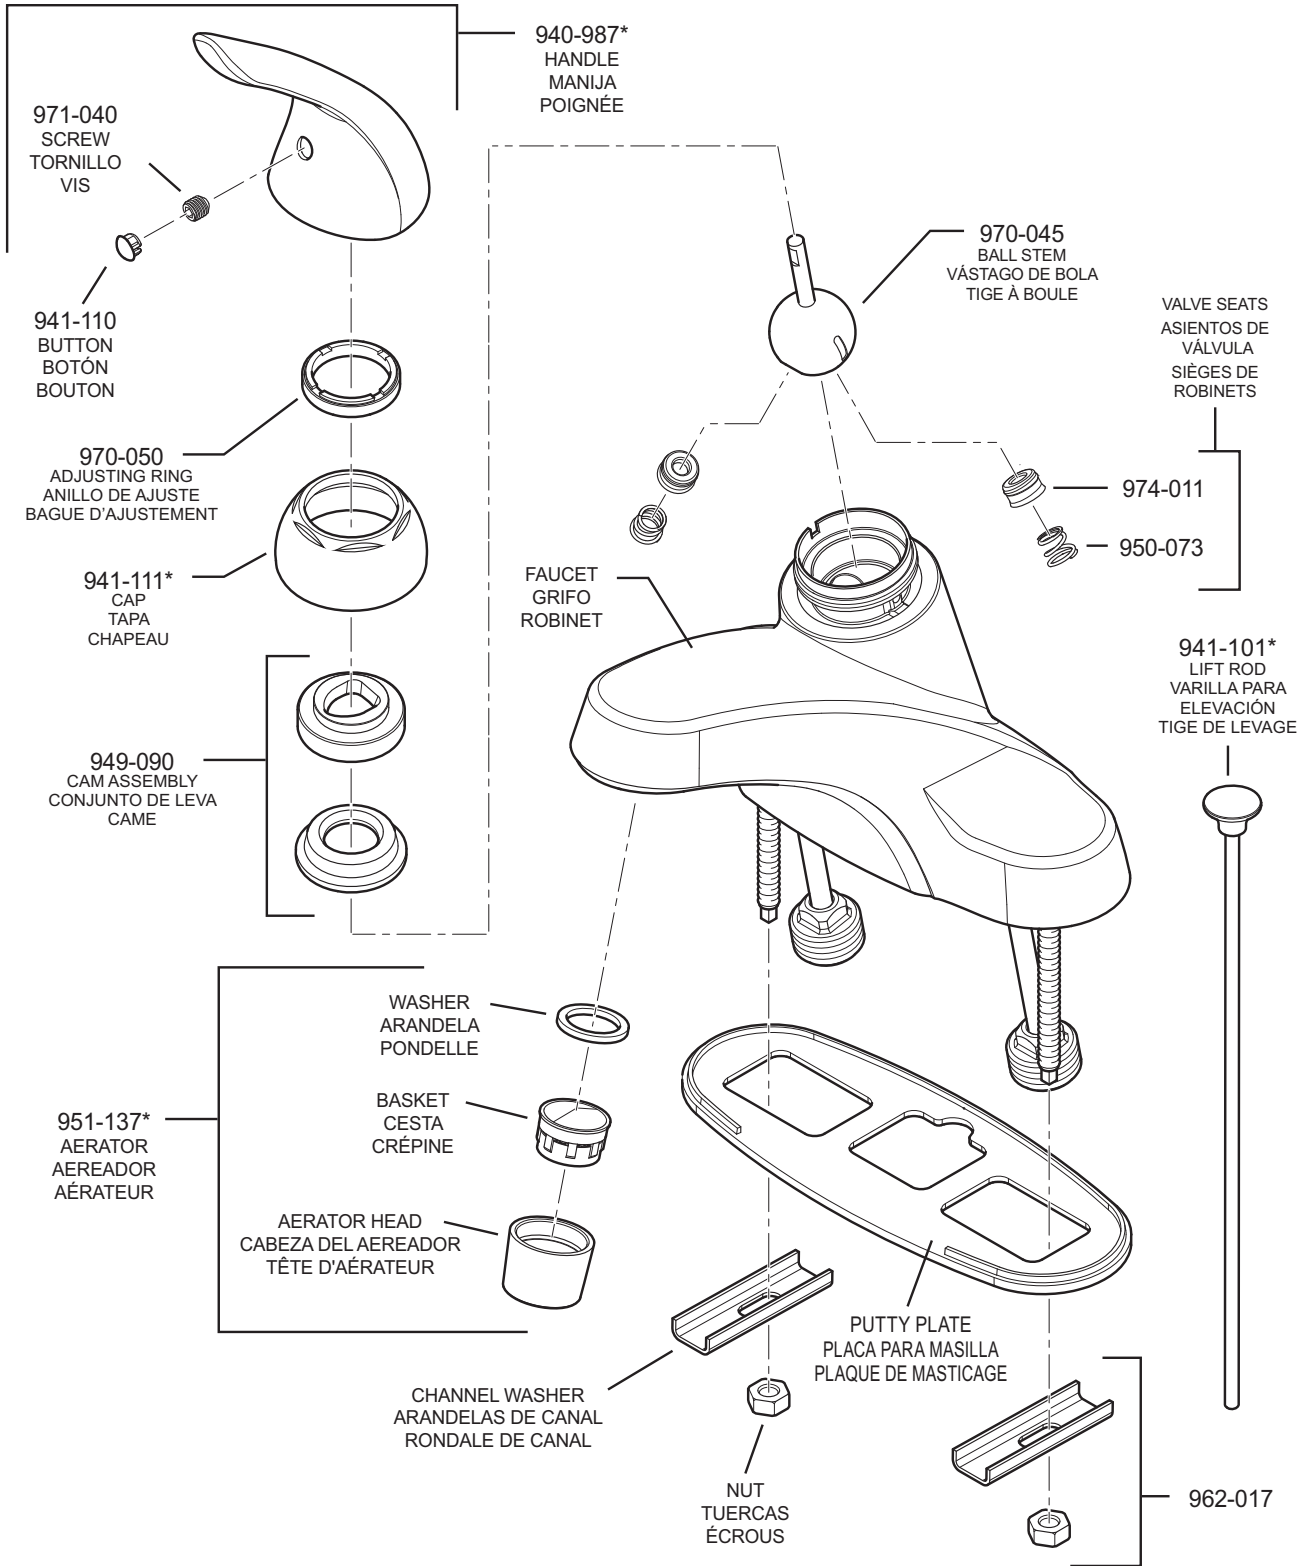

PARTS EXPLOSION

142 Pfirst Series™ Single Control, Centerset Lavatory Faucet

FINISHES * Indicates Finish

A Polished Chrome	L Satin Stainless	T Biscuit
B Black	M Almond	U Rustic Bronze
D PVD Polished Nickel	N Antique Bronze	V PVD Polished Brass
E Rustic Pewter	P Polished Brass	W White
J PVD Brushed Nickel	Q Satin Brass	Y Tuscan Bronze
G Velvet Aged Bronze	R Copper	Z Oil-Rubbed Bronze
K Satin Nickel	S Stainless Steel	