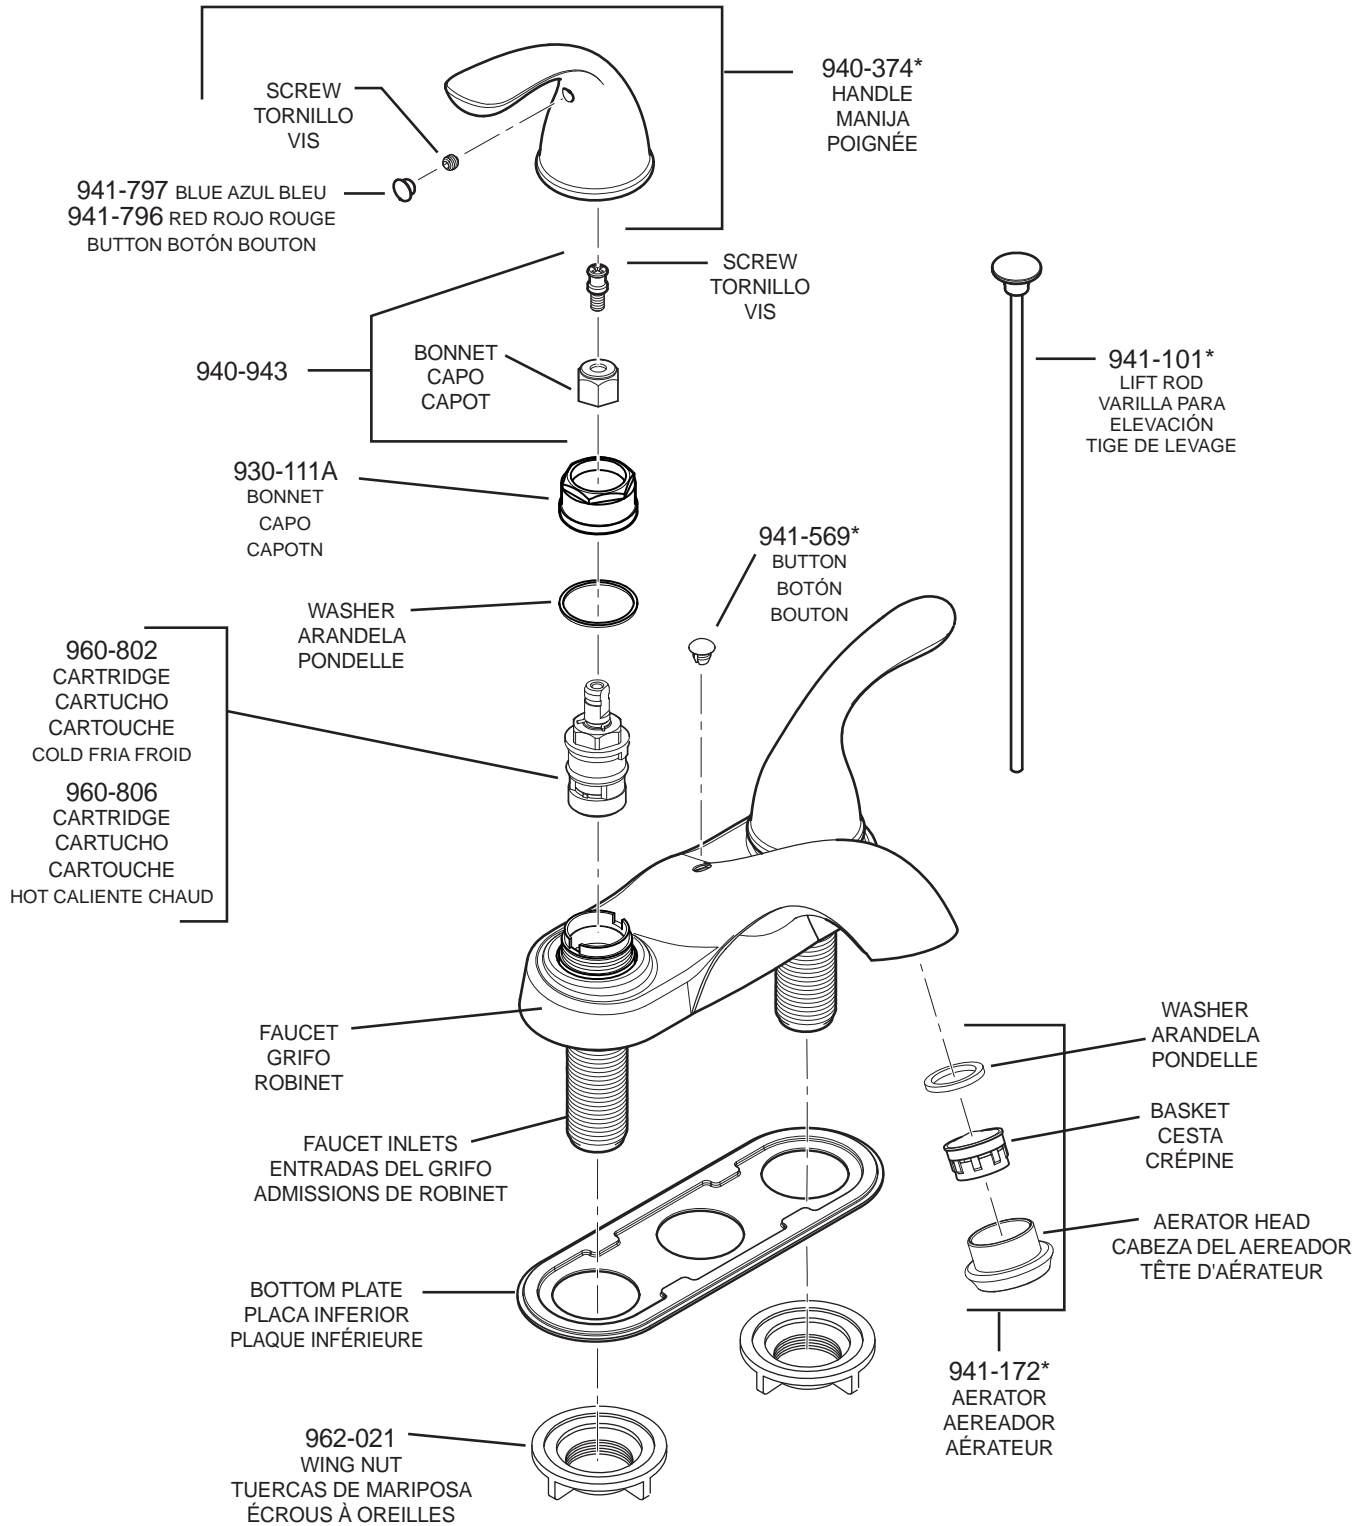

# PARTS EXPLOSION

## 143 Pfirst Series™ 2 Handle, Centerset Lavatory Faucet