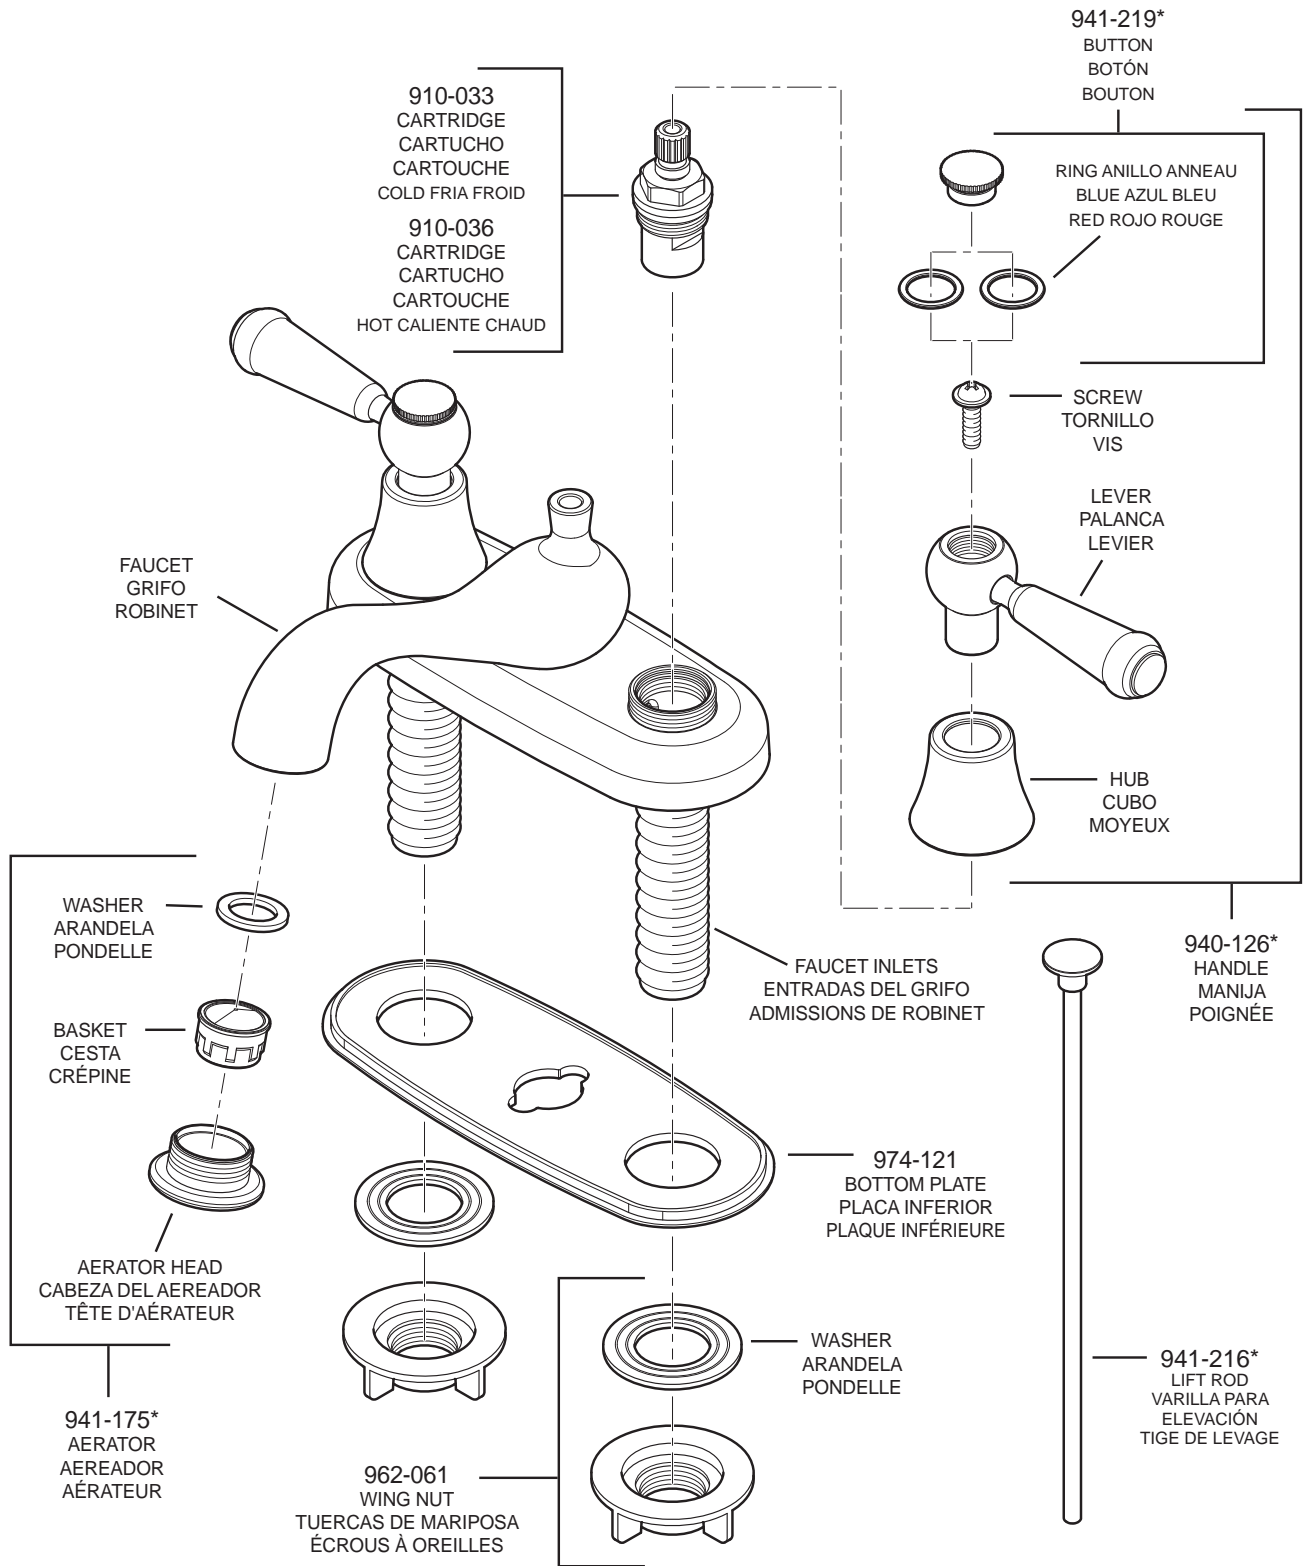

# PARTS EXPLOSION

## 148 Pfirst Series™ 2 Handle, Centerset Lavatory Faucet