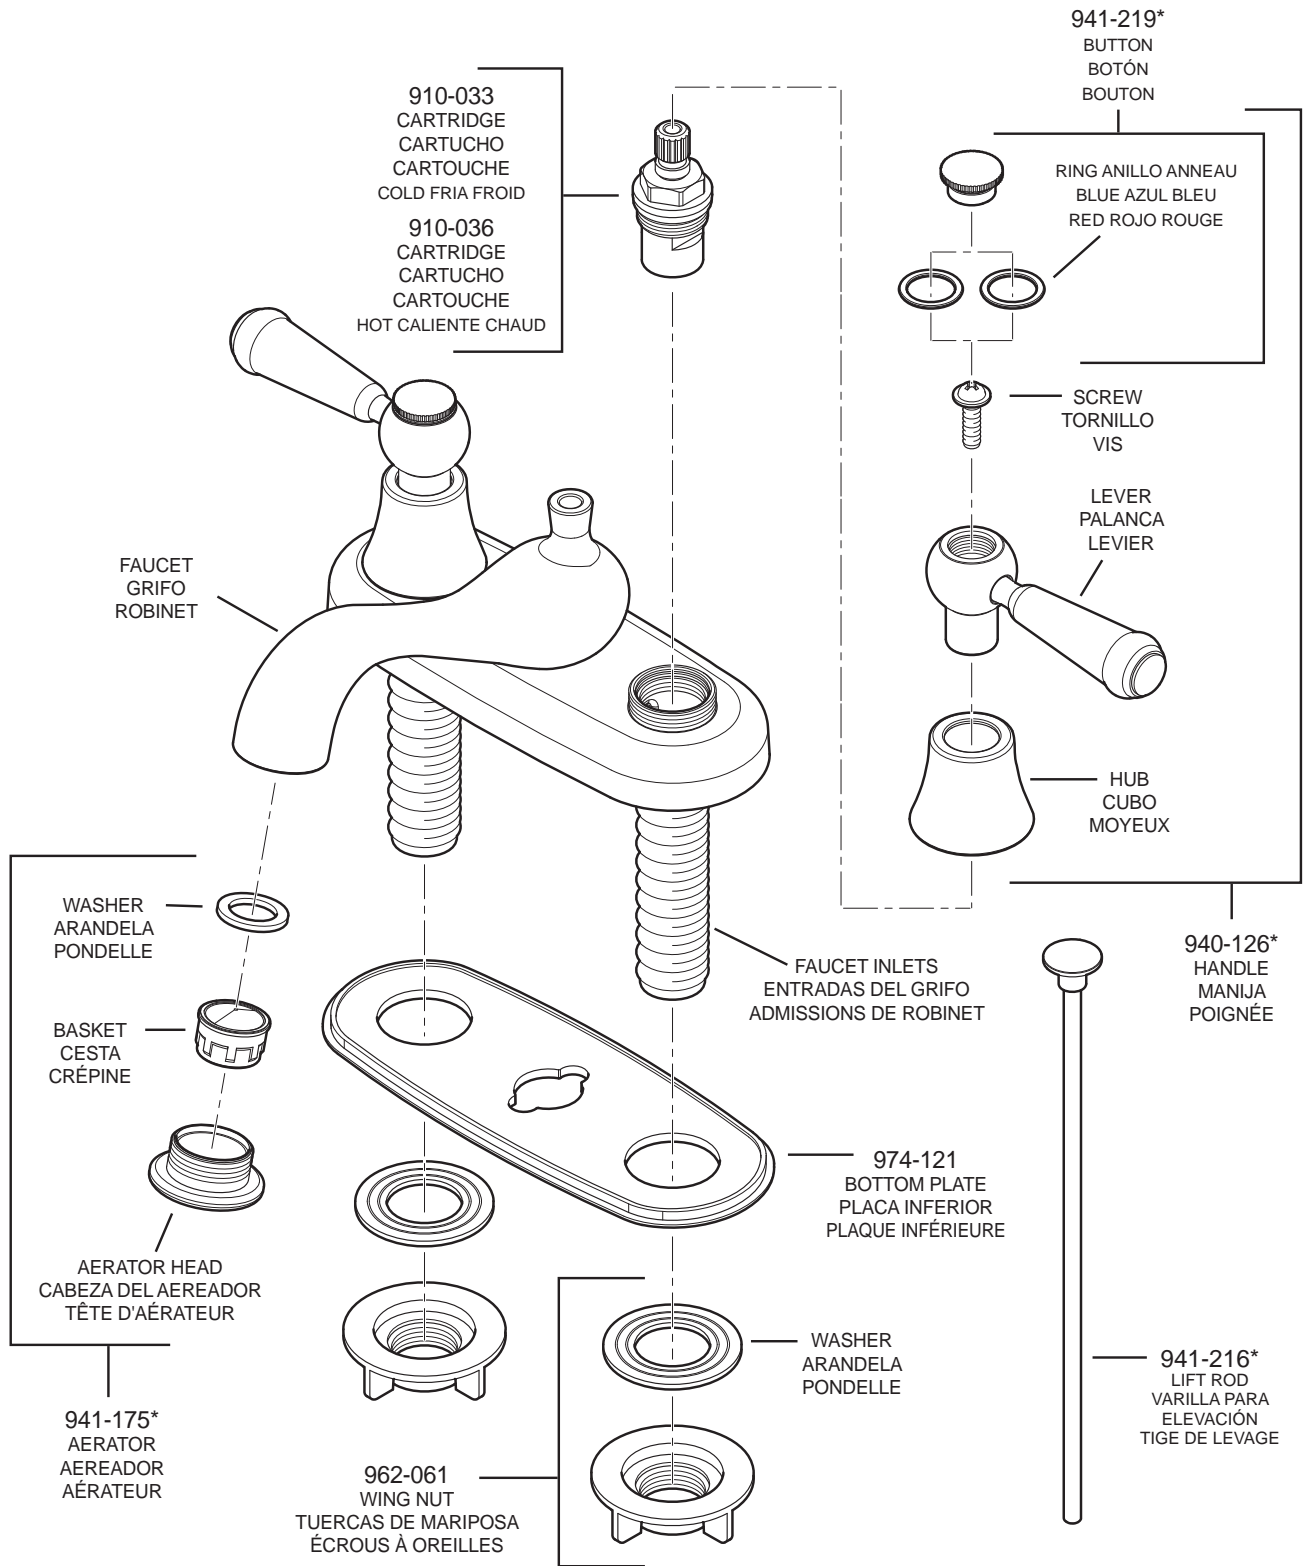

PARTS EXPLOSION

148 Pfirst Series™ 2 Handle, Centerset Lavatory Faucet

FINISHES * Indicates Finish

A Polished Chrome	L Satin Stainless	T Biscuit
B Black	M Almond	U Rustic Bronze
D PVD Polished Nickel	N Antique Bronze	V PVD Polished Brass
E Rustic Pewter	P Polished Brass	W White
J PVD Brushed Nickel	Q Satin Brass	Y Tuscan Bronze
G Velvet Aged Bronze	R Copper	Z Oil-Rubbed Bronze
K Satin Nickel	S Stainless Steel	

All finishes not available on all parts

1-800-PFAUCET www.pricepfister.com
19701 DaVinci, Lake Forest, CA 92610

12/16/09

Price Pfister