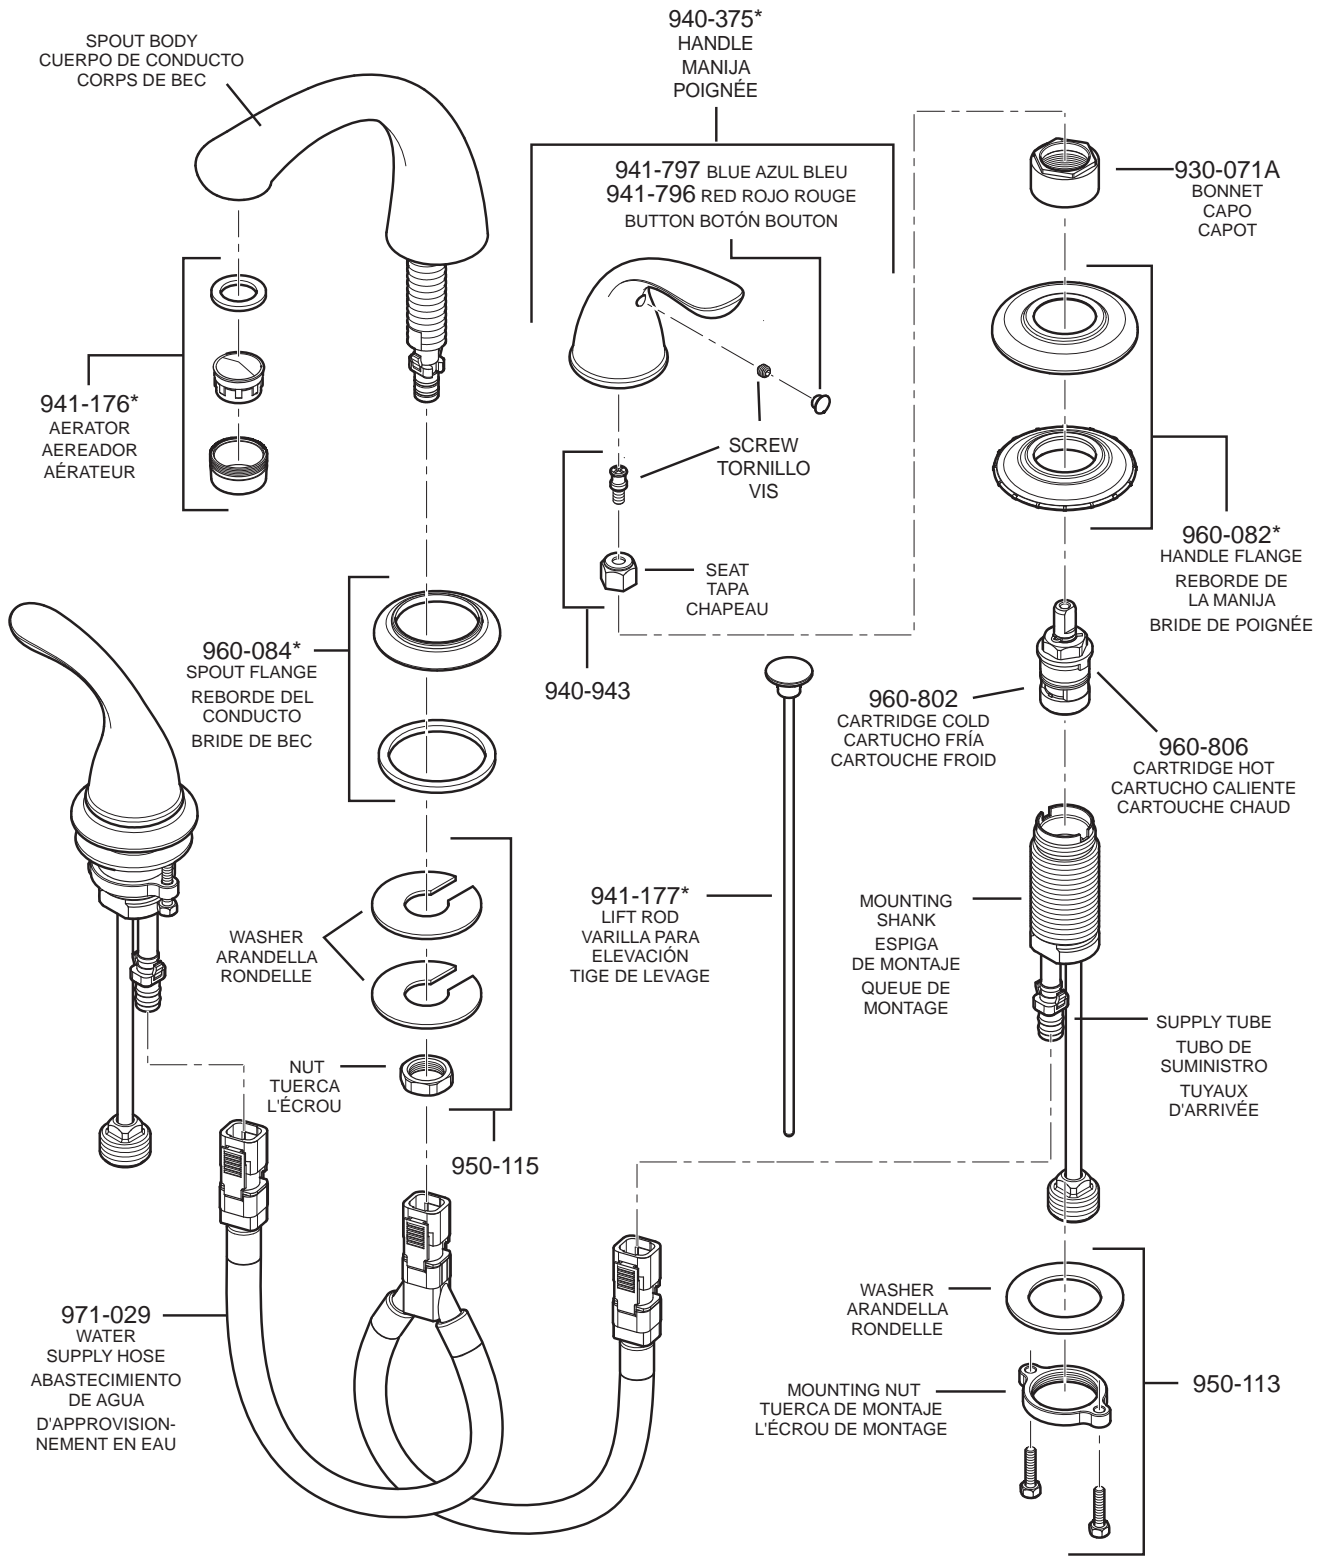

PARTS EXPLOSION

149 Pfirst Series™ 2 Handle, Widespread Lavatory Faucet

FINISHES * Indicates Finish

A Polished Chrome	L Satin Stainless	T Biscuit
B Black	M Almond	U Rustic Bronze
D PVD Polished Nickel	N Antique Bronze	V PVD Polished Brass
E Rustic Pewter	P Polished Brass	W White
J PVD Brushed Nickel	Q Satin Brass	Y Tuscan Bronze
G Velvet Aged Bronze	R Copper	Z Oil-Rubbed Bronze
K Satin Nickel	S Stainless Steel	

All finishes not available on all parts

1-800-PFAUCET www.pricepfister.com
19701 DaVinci, Lake Forest, CA 92610

10/20/09

Price Pfister