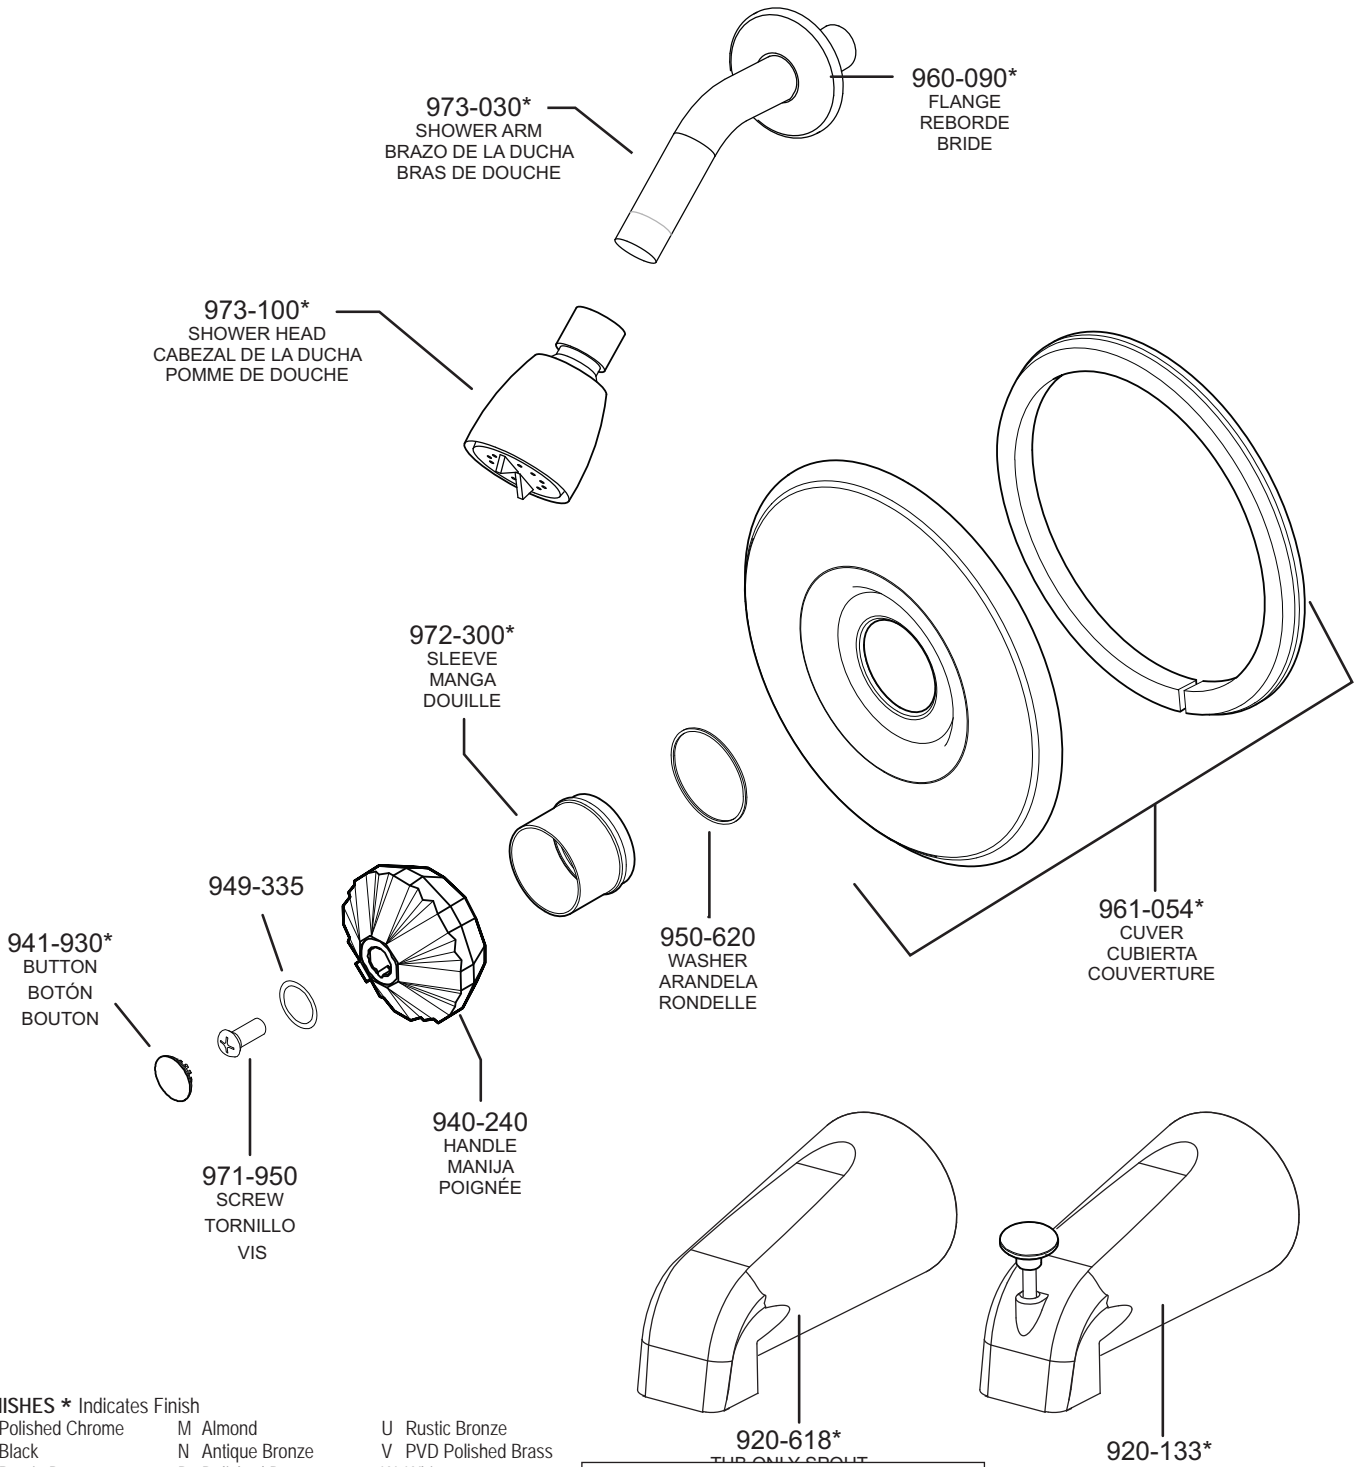

PARTS EXPLOSION

R89 Pfirst Series™ Tub & Shower Trim Faucet

FINISHES * Indicates Finish

A Polished Chrome	M Almond	U Rustic Bronze
B Black	N Antique Bronze	V PVD Polished Brass
E Rustic Pewter	P Polished Brass	W White
D PVD Polished Nickel	Q Satin Brass	Y Tuscan Bronze
J PVD Brushed Nickel	R Copper	Z Oil-Rubbed Bronze
K Satin Nickel	S Stainless Steel	
L Satin Stainless	T Biscuit	