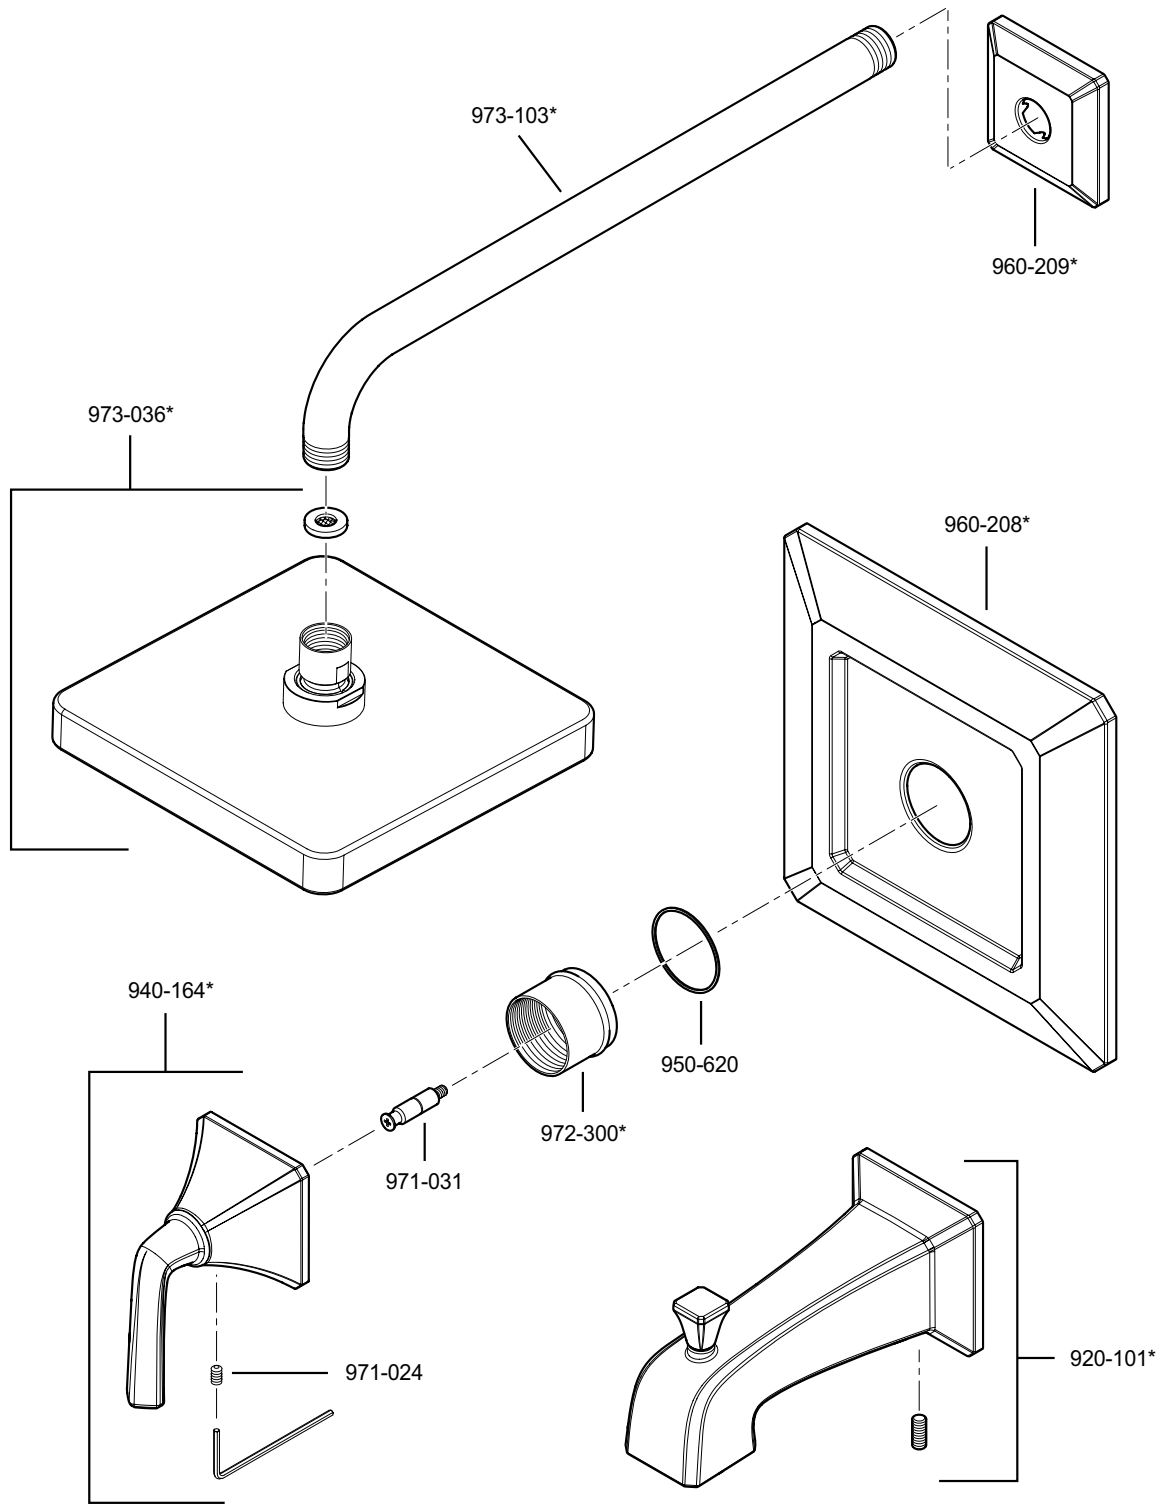

# PARTS EXPLOSION

## R89 Series Park Avenue™ Tub & Shower Trim

**FINISHES \* Indicates Finish**

- |                       |                         |                      |
|-----------------------|-------------------------|----------------------|
| A Polished Chrome     | K Satin Nickel          | U Rustic Bronze      |
| B Black               | L Satin Stainless Steel | V PVD Polished Brass |
| C Light Gray          | P Polished Brass        | W White              |
| D PVD Polished Nickel | Q Fired Copper          | Y Tuscan Bronze      |
| E Rustic Pewter       | R Antique Copper        | AB Aged Brass        |
| G Velvet Aged Bronze  | S Stainless Steel       | MC Midnight Chrome   |
| J PVD Brushed Nickel  | T Biscuit               |                      |