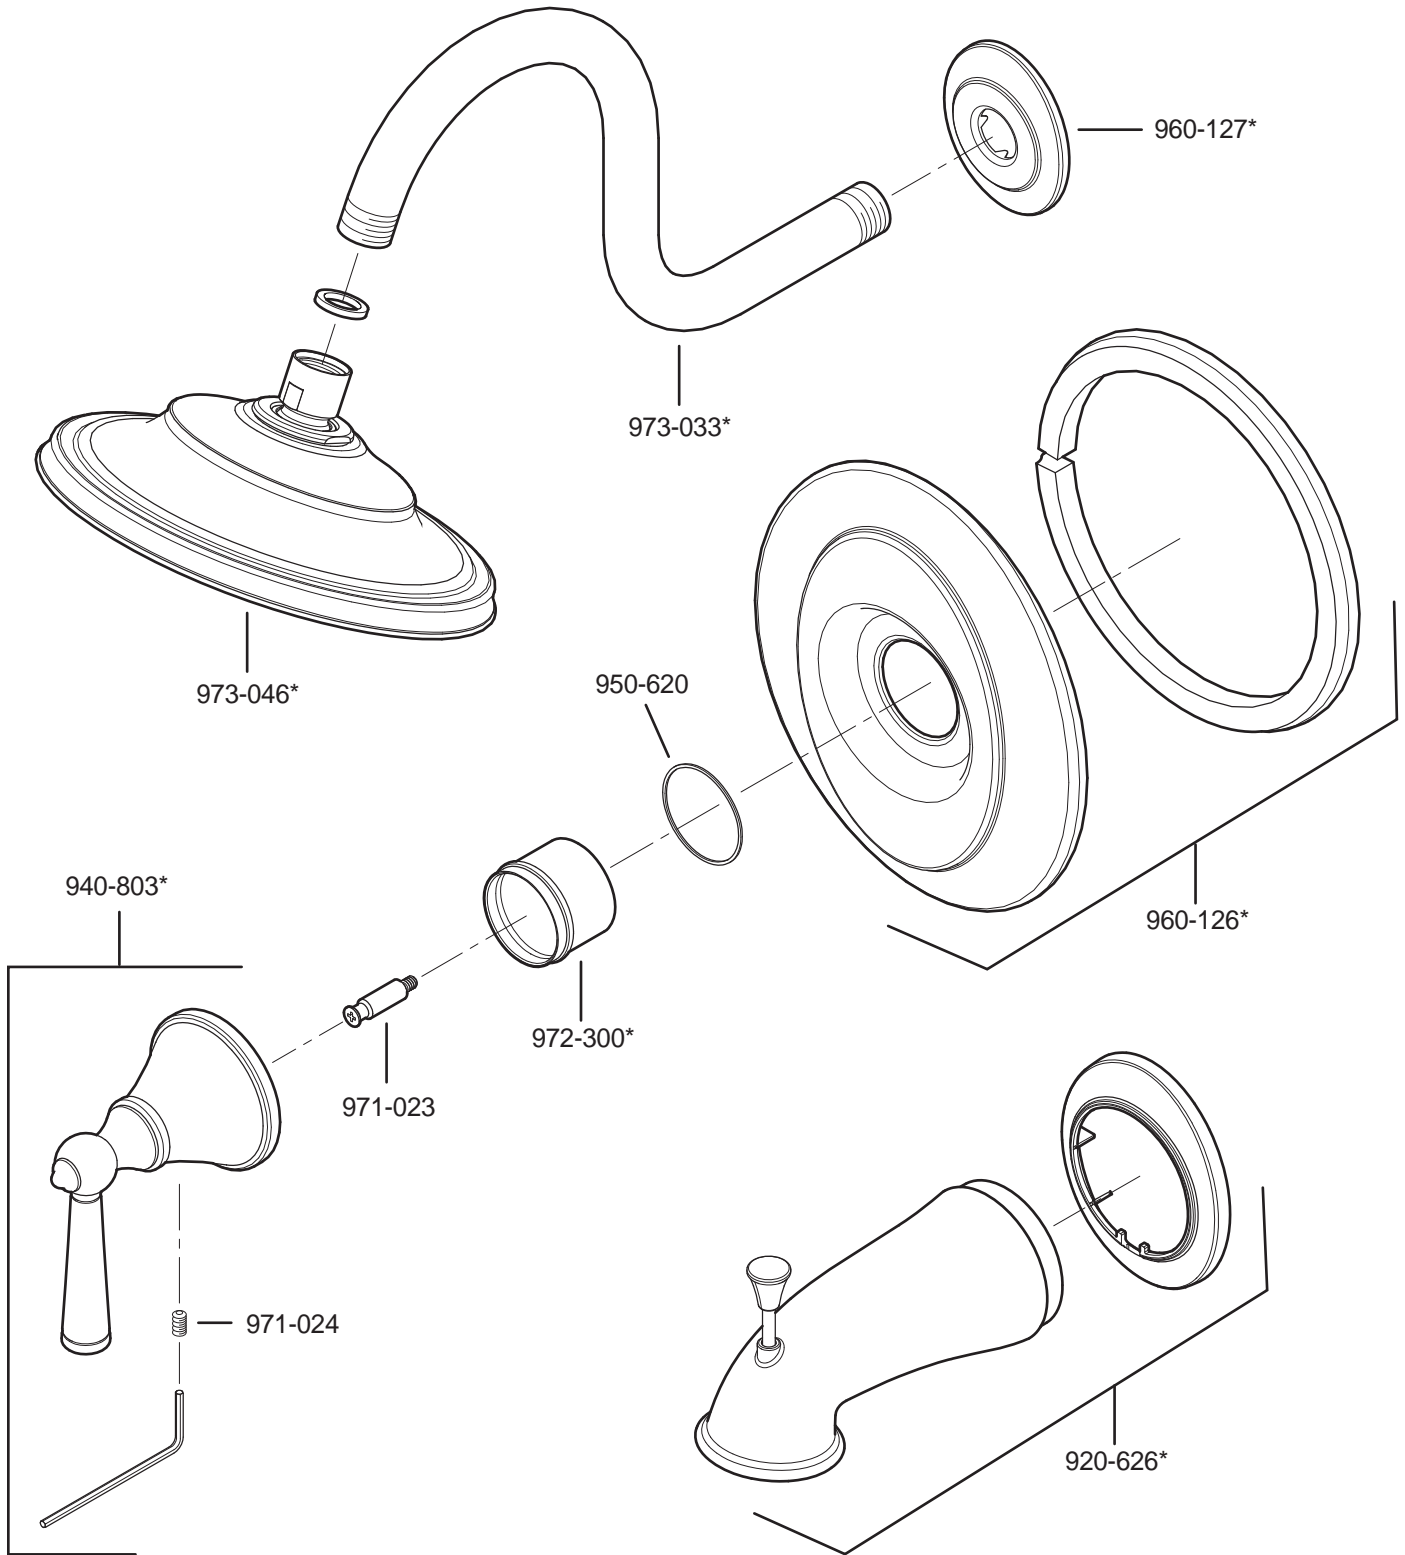

PARTS EXPLOSION

R89 Series Saxton™ Tub & Shower Trim

FINISHES * Indicates Finish

A Polished Chrome	M Almond	U Rustic Bronze
B Black	N Antique Bronze	V PVD Polished Brass
E Rustic Pewter	P Polished Brass	W White
D PVD Polished Nickel	Q Satin Brass	Y Tuscan Bronze
J PVD Brushed Nickel	R Copper	Z Oil-Rubbed Bronze
K Satin Nickel	S Stainless Steel	
L Satin Stainless	T Biscuit	