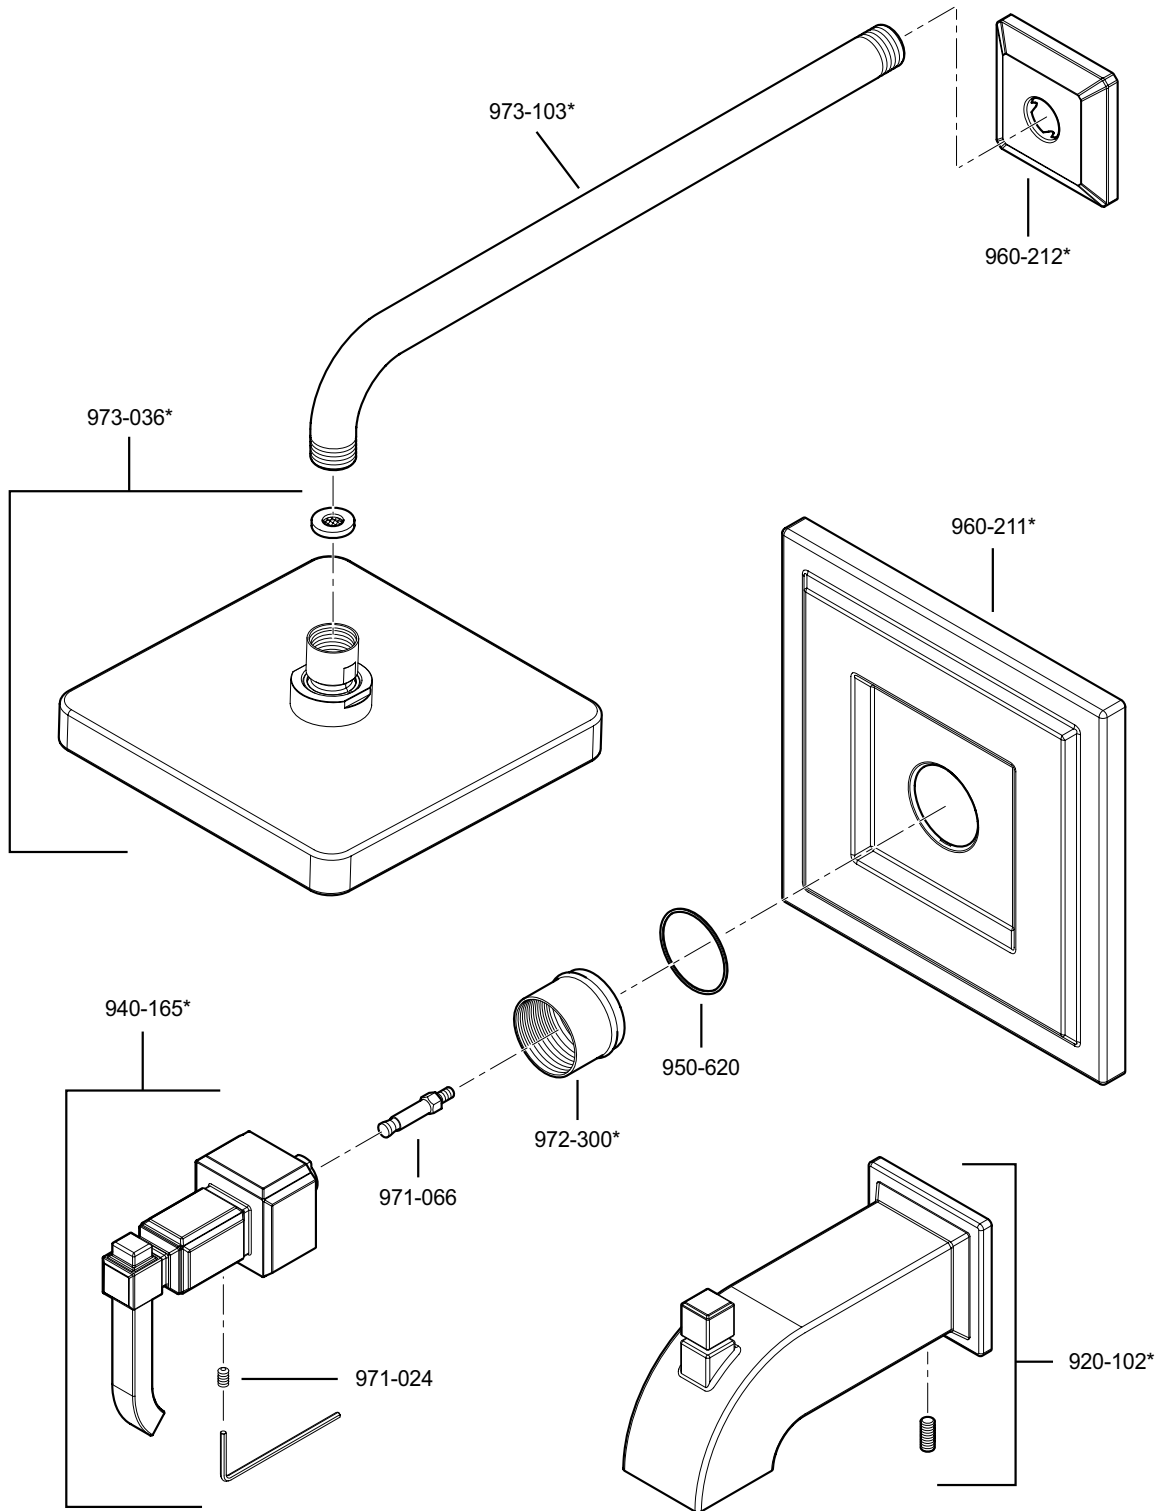

PARTS EXPLOSION

R89 Series Carnegie™ Tub & Shower Trim

FINISHES * Indicates Finish

- | | | |
|-----------------------|-------------------------|----------------------|
| A Polished Chrome | K Satin Nickel | U Rustic Bronze |
| B Black | L Satin Stainless Steel | V PVD Polished Brass |
| C Light Gray | P Polished Brass | W White |
| D PVD Polished Nickel | Q Fired Copper | Y Tuscan Bronze |
| E Rustic Pewter | R Antique Copper | AB Aged Brass |
| G Velvet Aged Bronze | S Stainless Steel | MC Midnight Chrome |
| J PVD Brushed Nickel | T Biscuit | |