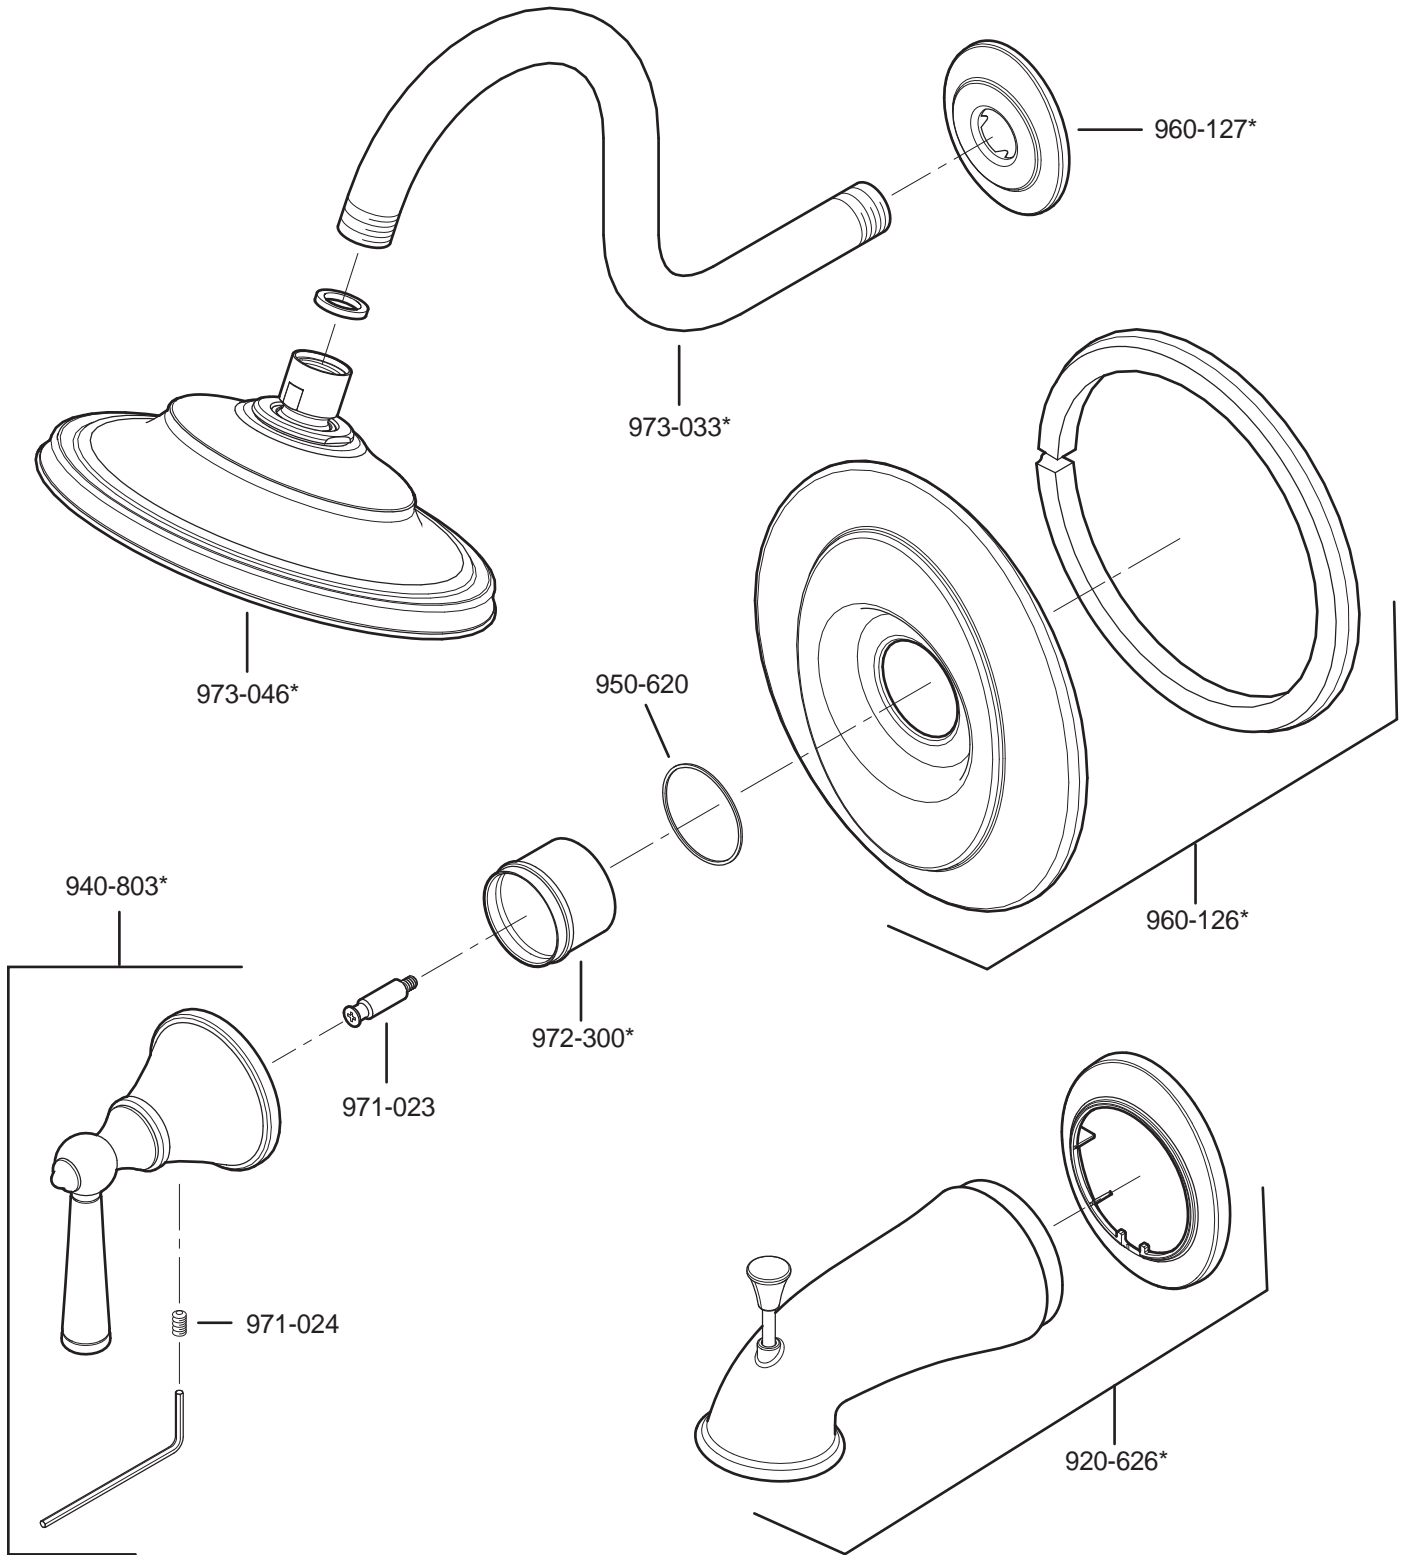

# PARTS EXPLOSION

## R89 Series Saxton™ Tub & Shower Trim

**FINISHES \* Indicates Finish**

A Polished Chrome	M Almond	U Rustic Bronze
B Black	N Antique Bronze	V PVD Polished Brass
E Rustic Pewter	P Polished Brass	W White
D PVD Polished Nickel	Q Satin Brass	Y Tuscan Bronze
J PVD Brushed Nickel	R Copper	Z Oil-Rubbed Bronze
K Satin Nickel	S Stainless Steel	
L Satin Stainless	T Biscuit	