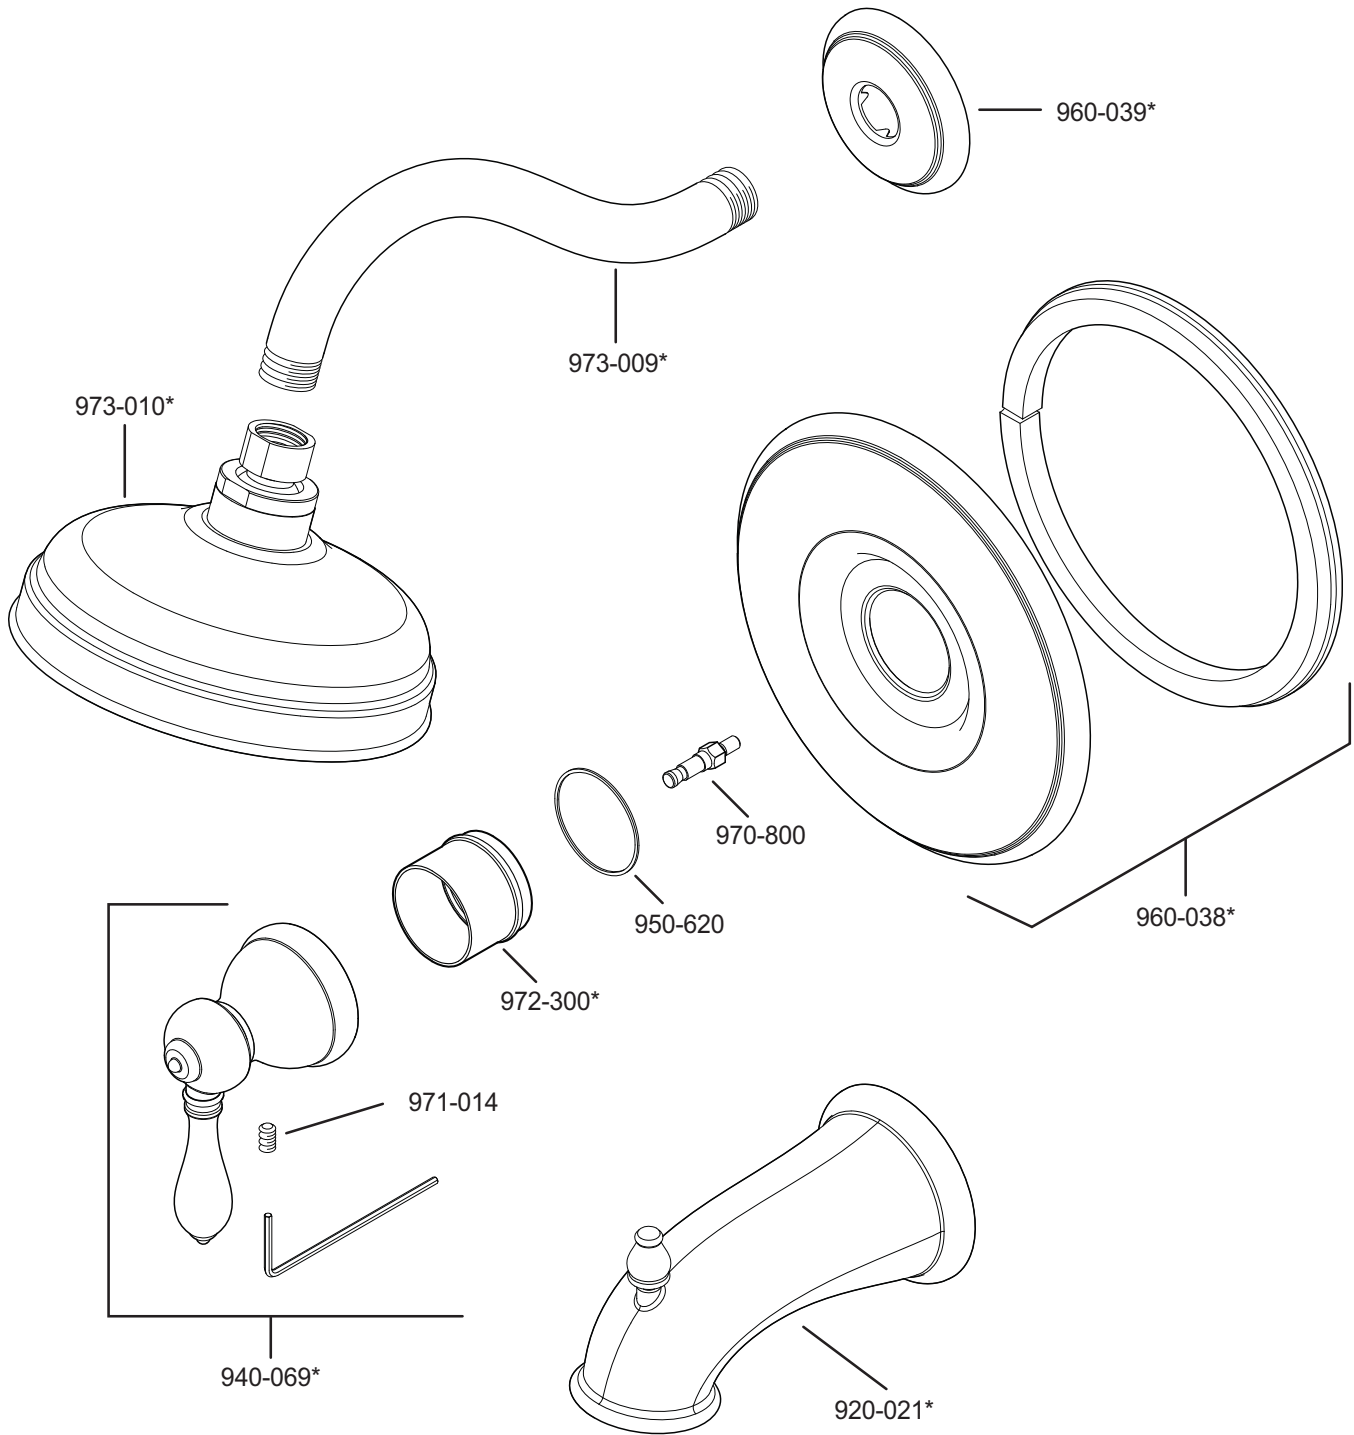

PARTS EXPLOSION

R89 Series Marielle™ Tub & Shower Trim

FINISHES * Indicates Finish

A Polished Chrome	M Almond	U Rustic Bronze
B Black	N Antique Bronze	V PVD Polished Brass
E Rustic Pewter	P Polished Brass	W White
D PVD Polished Nickel	Q Satin Brass	Y Tuscan Bronze
J PVD Brushed Nickel	R Copper	Z Oil-Rubbed Bronze
K Satin Nickel	S Stainless Steel	
L Satin Stainless	T Biscuit	