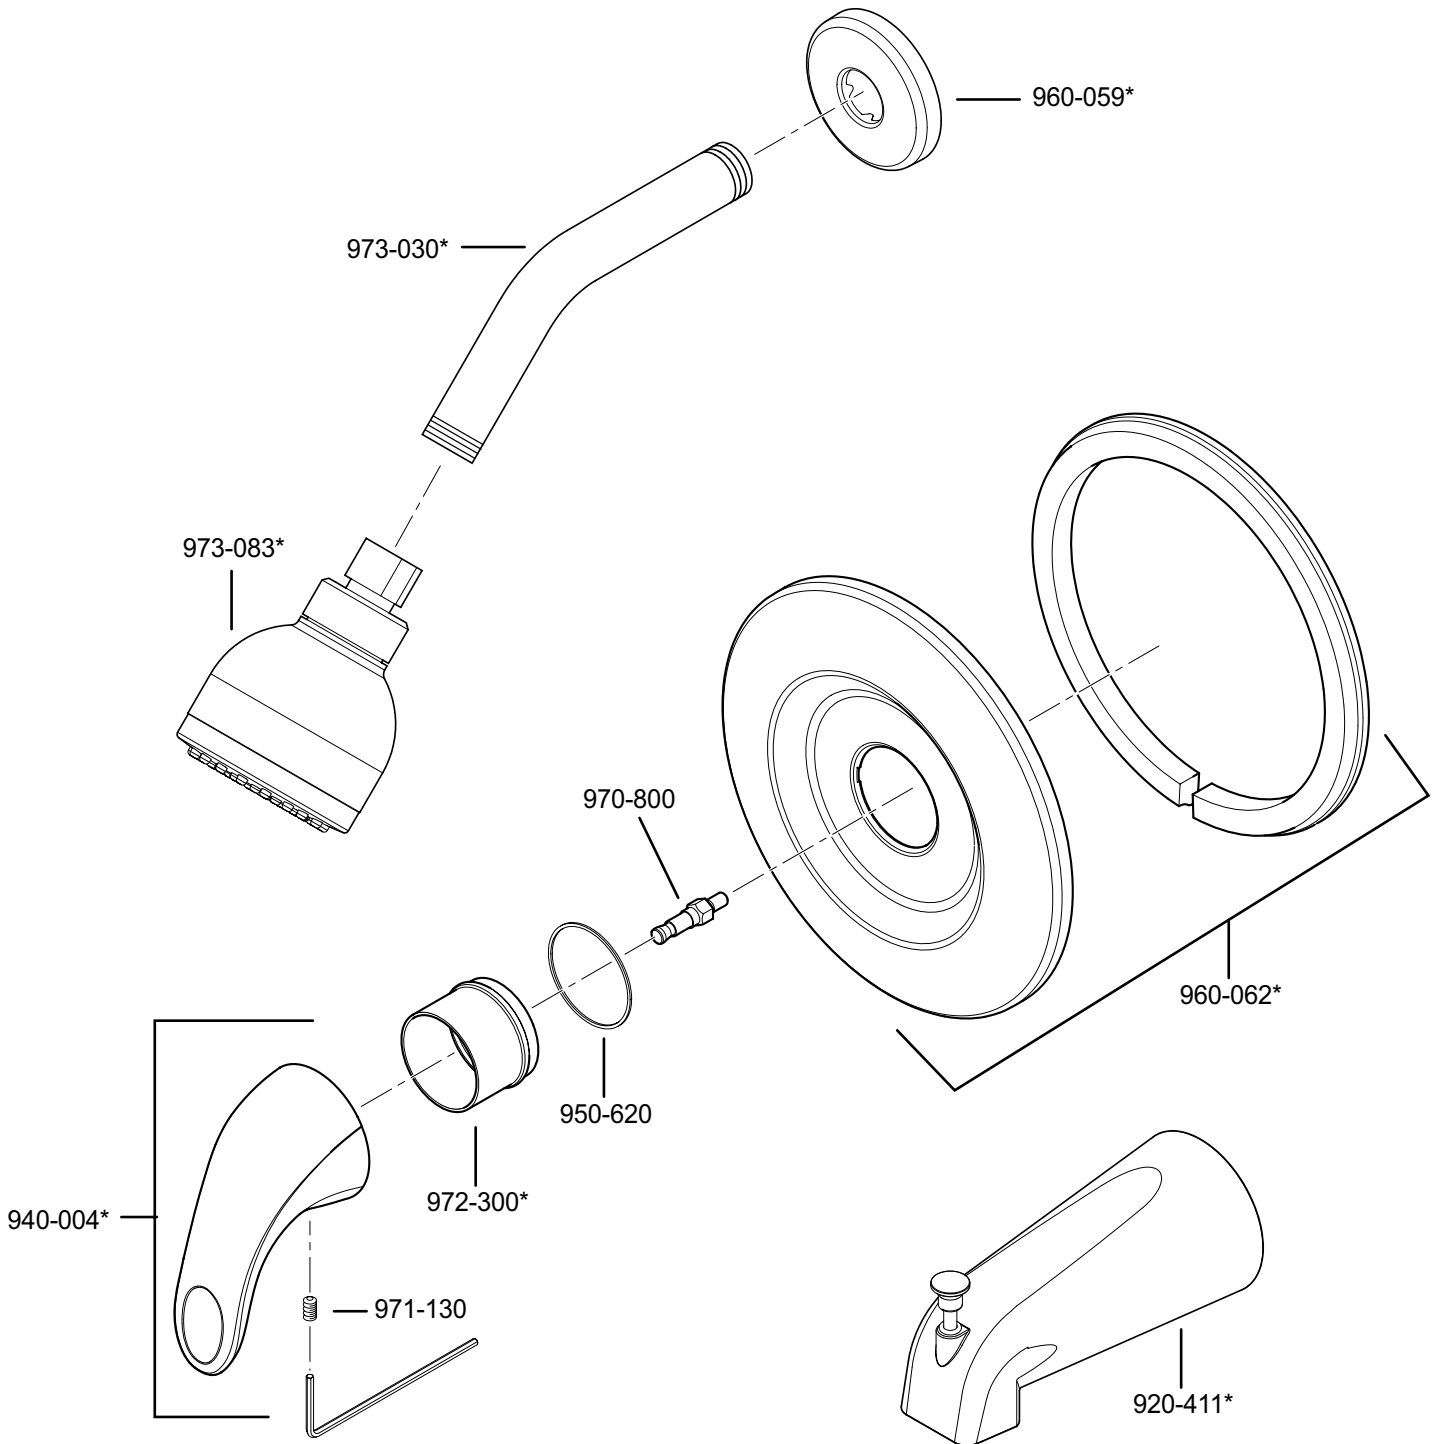

# PARTS EXPLOSION

## R89 Series Serrano™ Tub & Shower Trim

**FINISHES** \* Indicates Finish

|                       |                   |                      |
|-----------------------|-------------------|----------------------|
| A Polished Chrome     | L Satin Stainless | T Biscuit            |
| B Black               | M Almond          | U Rustic Bronze      |
| D PVD Polished Nickel | N Antique Bronze  | V PVD Polished Brass |
| E Rustic Pewter       | P Polished Brass  | W White              |
| J PVD Brushed Nickel  | Q Satin Brass     | Y Tuscan Bronze      |
| G Velvet Aged Bronze  | R Copper          | Z Oil-Rubbed Bronze  |
| K Satin Nickel        | S Stainless Steel |                      |

All finishes not available on all parts

**1-800-PFAUCET** [www.pricepfaucet.com](http://www.pricepfaucet.com)  
 19701 DaVinci, Lake Forest, CA 92610

04/12/10

**Price Pfister**