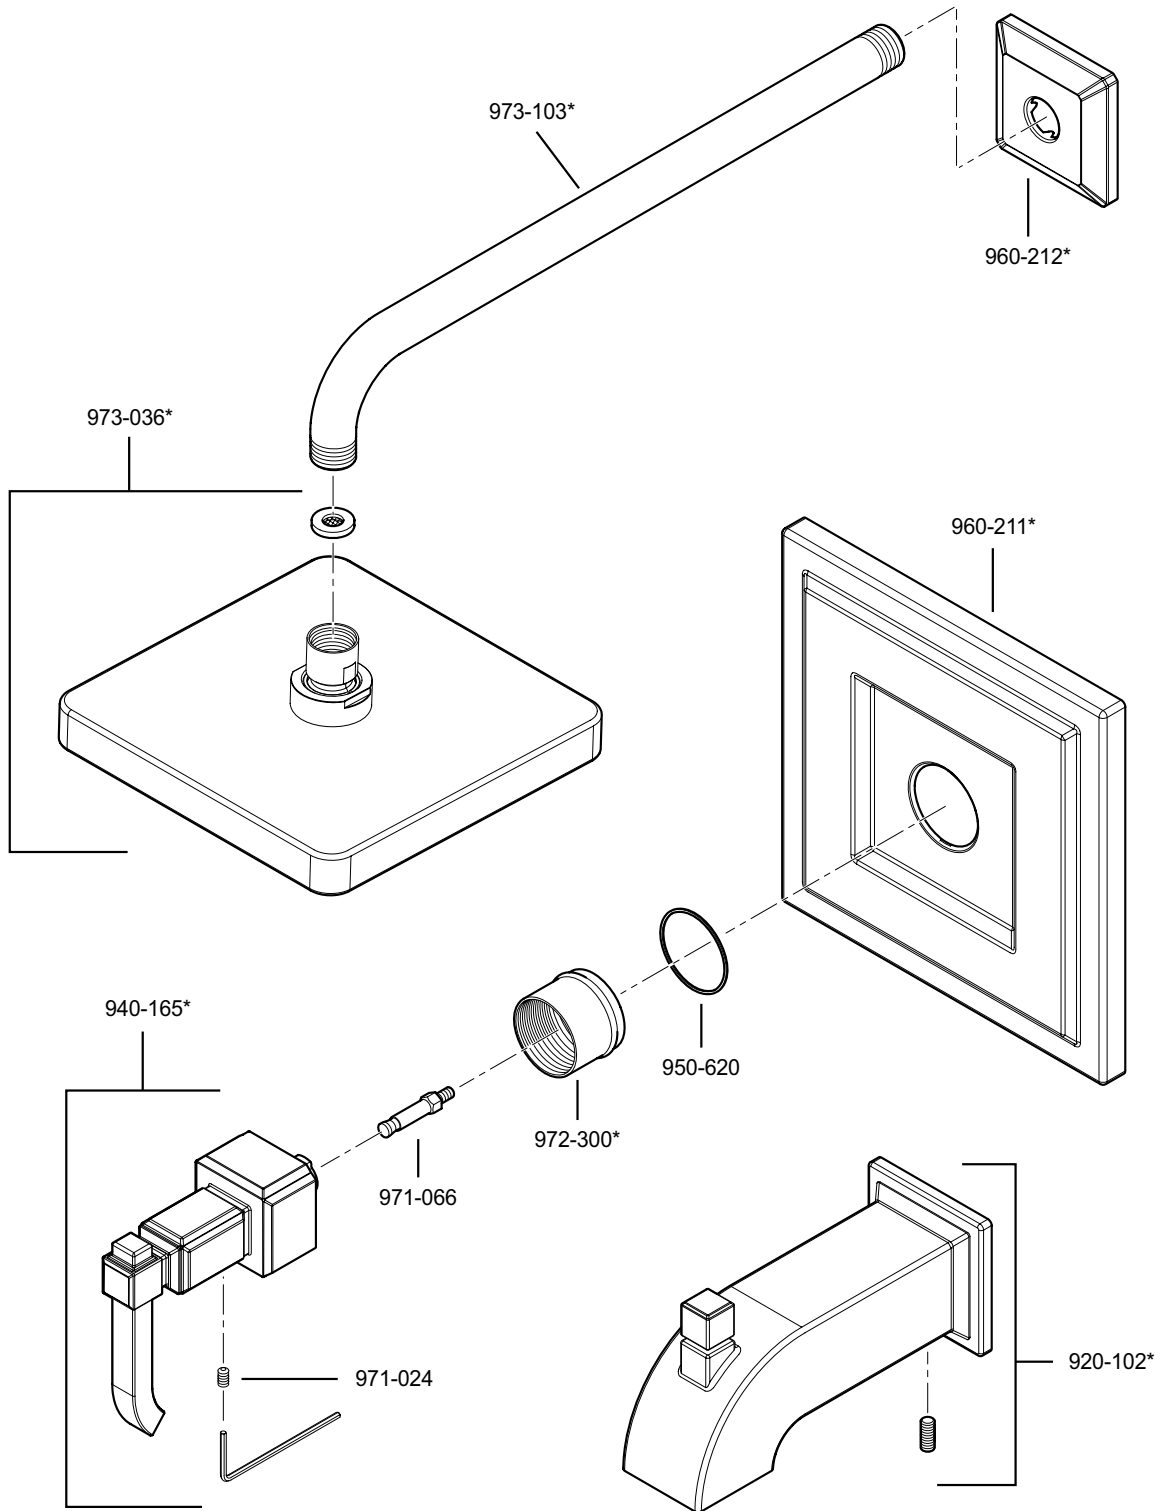

PARTS EXPLOSION

R89 Series Carnegie™ Tub & Shower Trim

FINISHES * Indicates Finish

- | | | |
|-----------------------|-------------------------|----------------------|
| A Polished Chrome | K Satin Nickel | U Rustic Bronze |
| B Black | L Satin Stainless Steel | V PVD Polished Brass |
| C Light Gray | P Polished Brass | W White |
| D PVD Polished Nickel | Q Fired Copper | Y Tuscan Bronze |
| E Rustic Pewter | R Antique Copper | AB Aged Brass |
| G Velvet Aged Bronze | S Stainless Steel | MC Midnight Chrome |
| J PVD Brushed Nickel | T Biscuit | |