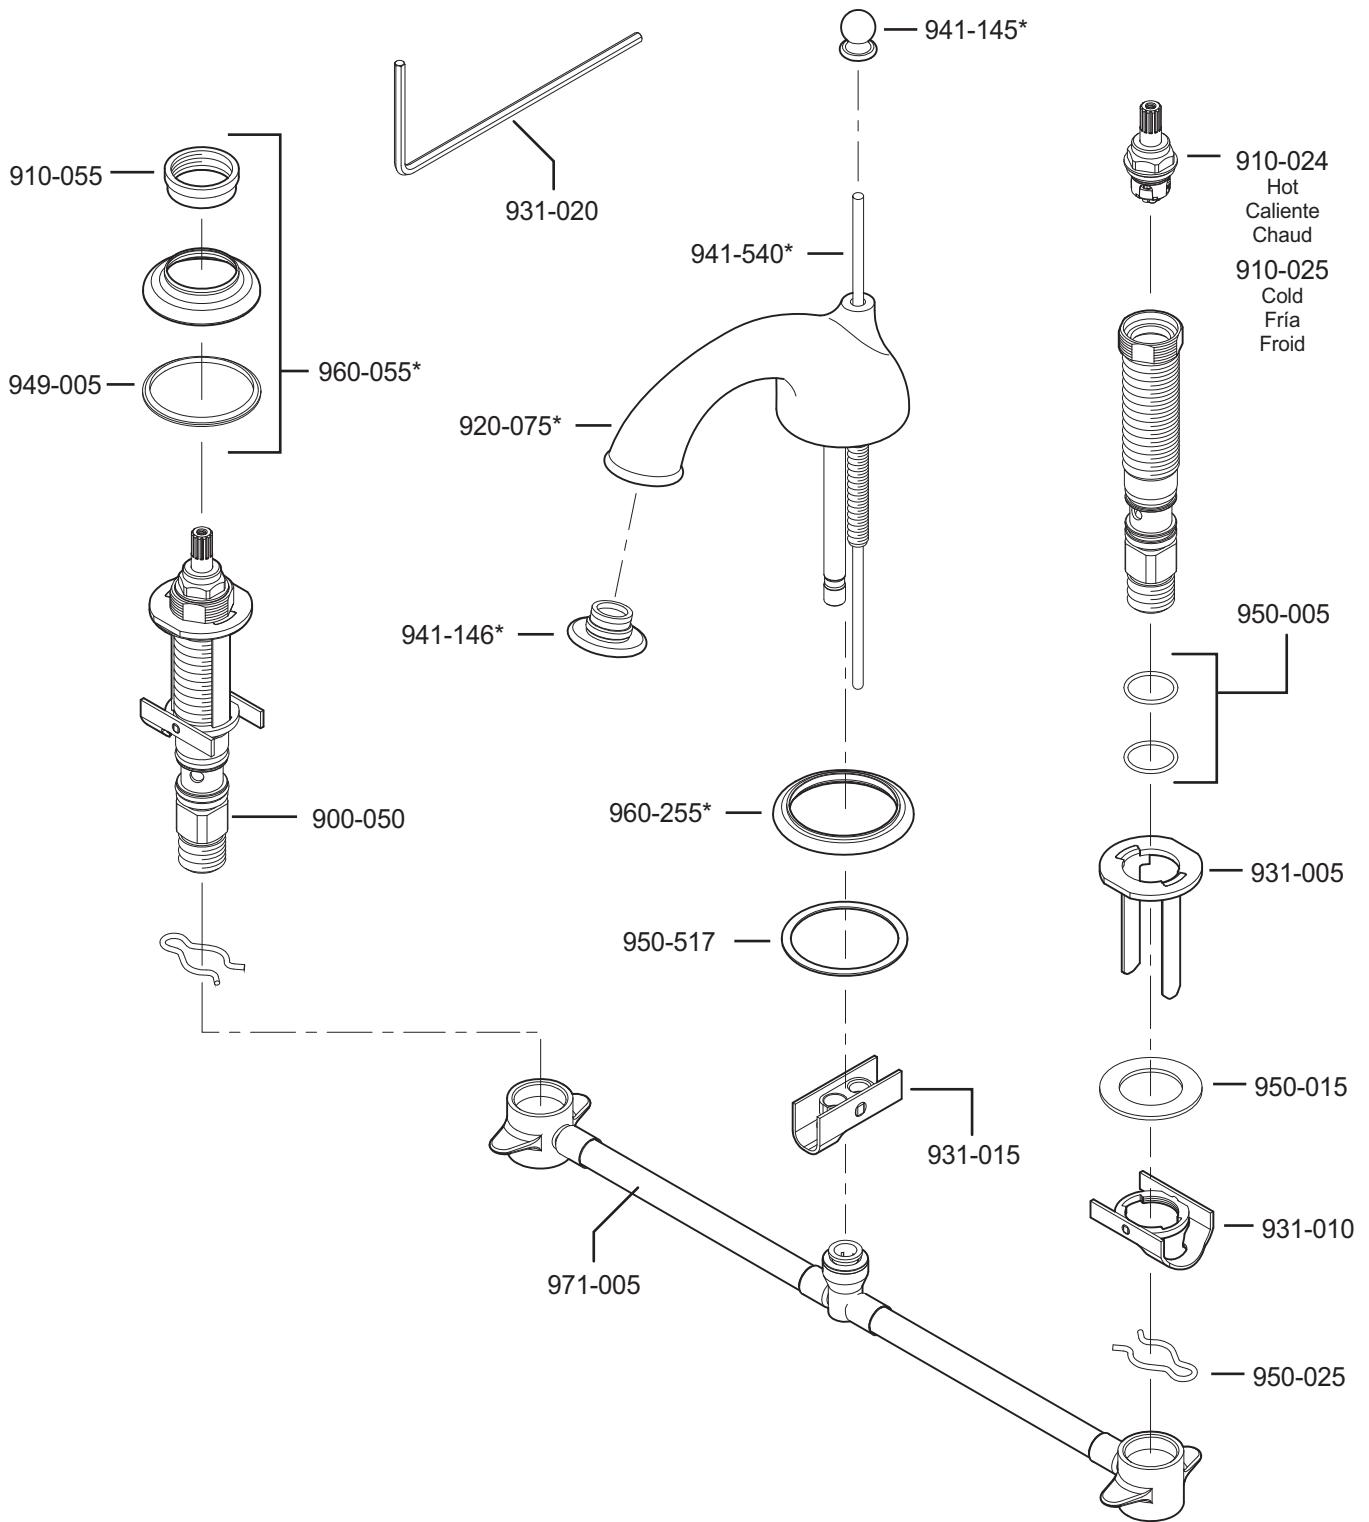

PARTS EXPLOSION

49 Series Georgetown™ Collection 8"-15" Widespread Lavatory Faucet

FINISHES * Indicates Finish

A Polished Chrome	M Almond	U Rustic Bronze
B Black	N Antique Bronze	V PVD Polished Brass
E Rustic Pewter	P Polished Brass	W White
D PVD Polished Nickel	Q Satin Brass	Y Tuscan Bronze
J PVD Brushed Nickel	R Copper	Z Oil-Rubbed Bronze
K Satin Nickel	S Stainless Steel	
L Satin Stainless	T Biscuit	

All finishes not available on all parts

1-800-PFAUCET www.pricepfinder.com
19701 DaVinci, Lake Forest, CA 92610

07/15/08

Price Pfister