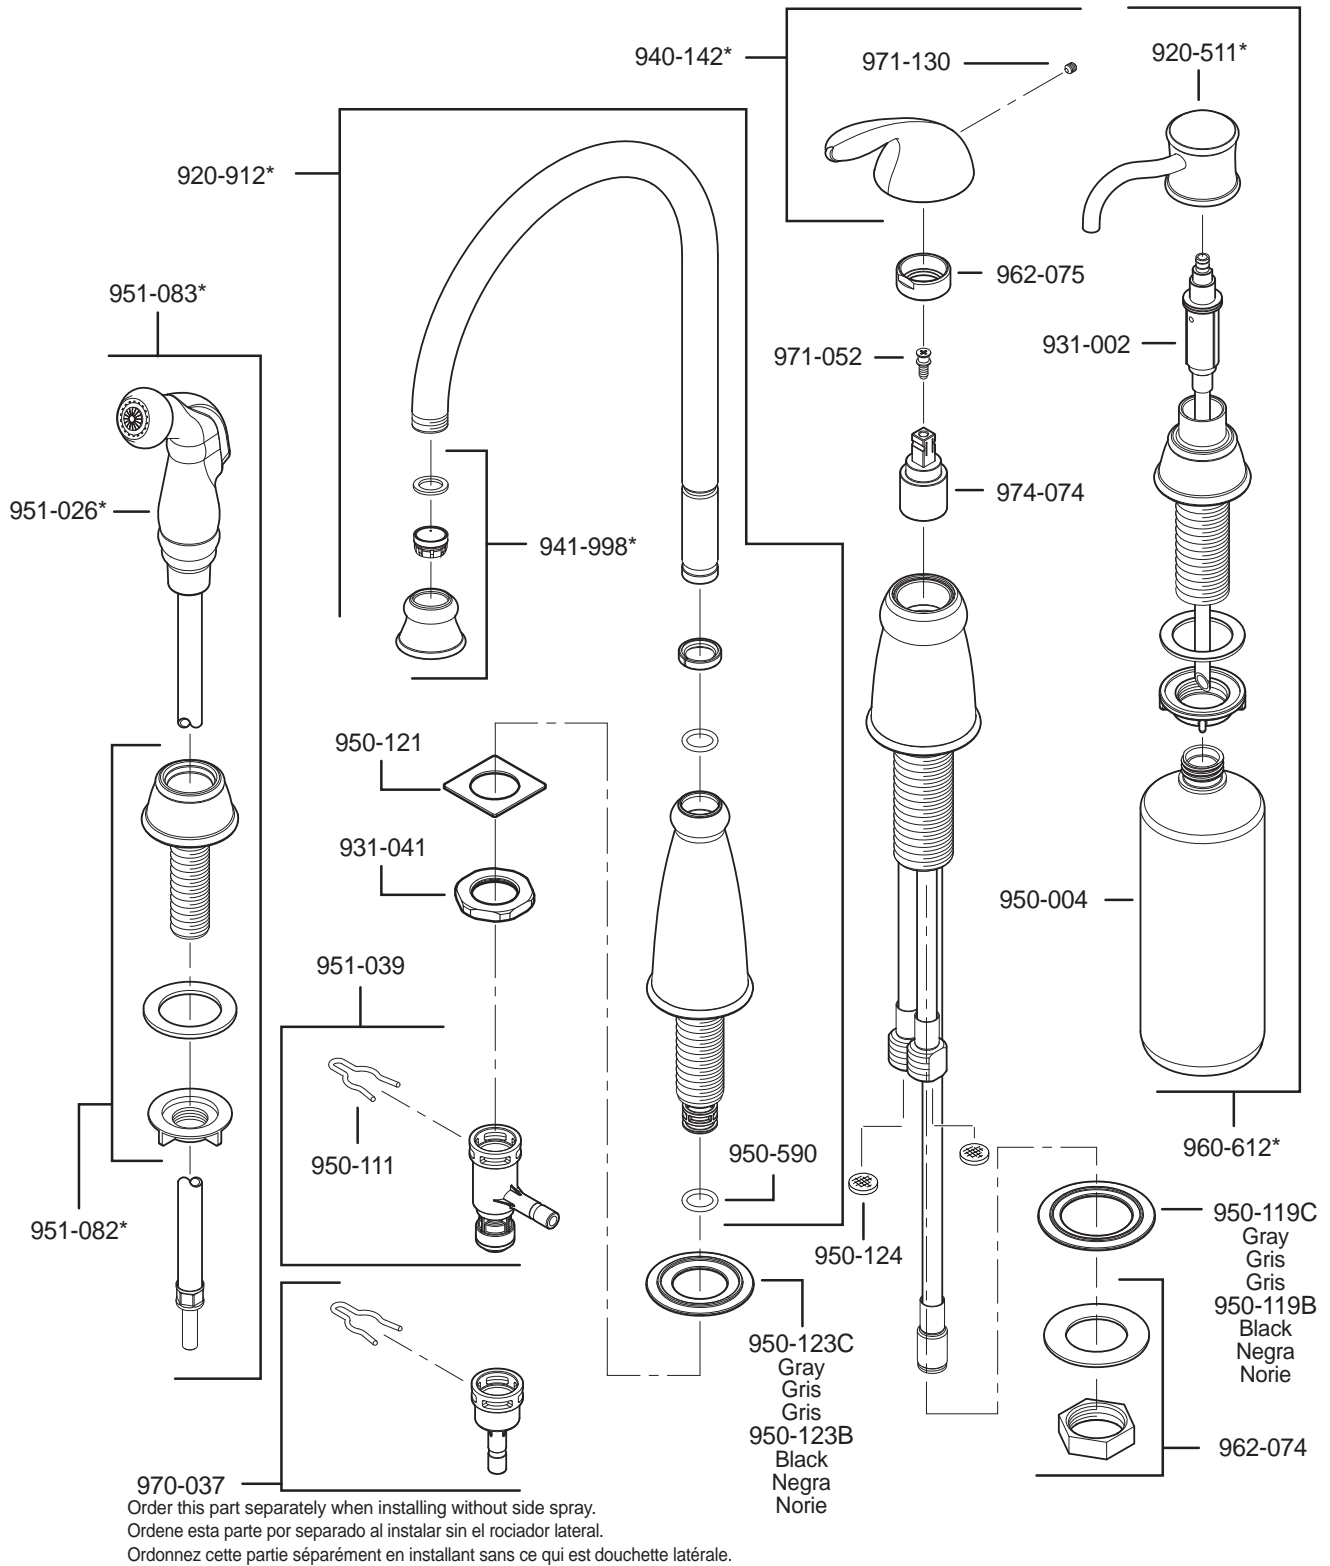

PARTS EXPLOSION

26 Series Avalon™ Kitchen Faucet

FINISHES * Indicates Finish

A Polished Chrome	L Satin Stainless	T Biscuit
B Black	M Almond	U Rustic Bronze
D PVD Polished Nickel	N Antique Bronze	V PVD Polished Brass
E Rustic Pewter	P Polished Brass	W White
J PVD Brushed Nickel	Q Satin Brass	Y Tuscan Bronze
G Velvet Aged Bronze	R Copper	Z Oil-Rubbed Bronze
K Satin Nickel	S Stainless Steel	