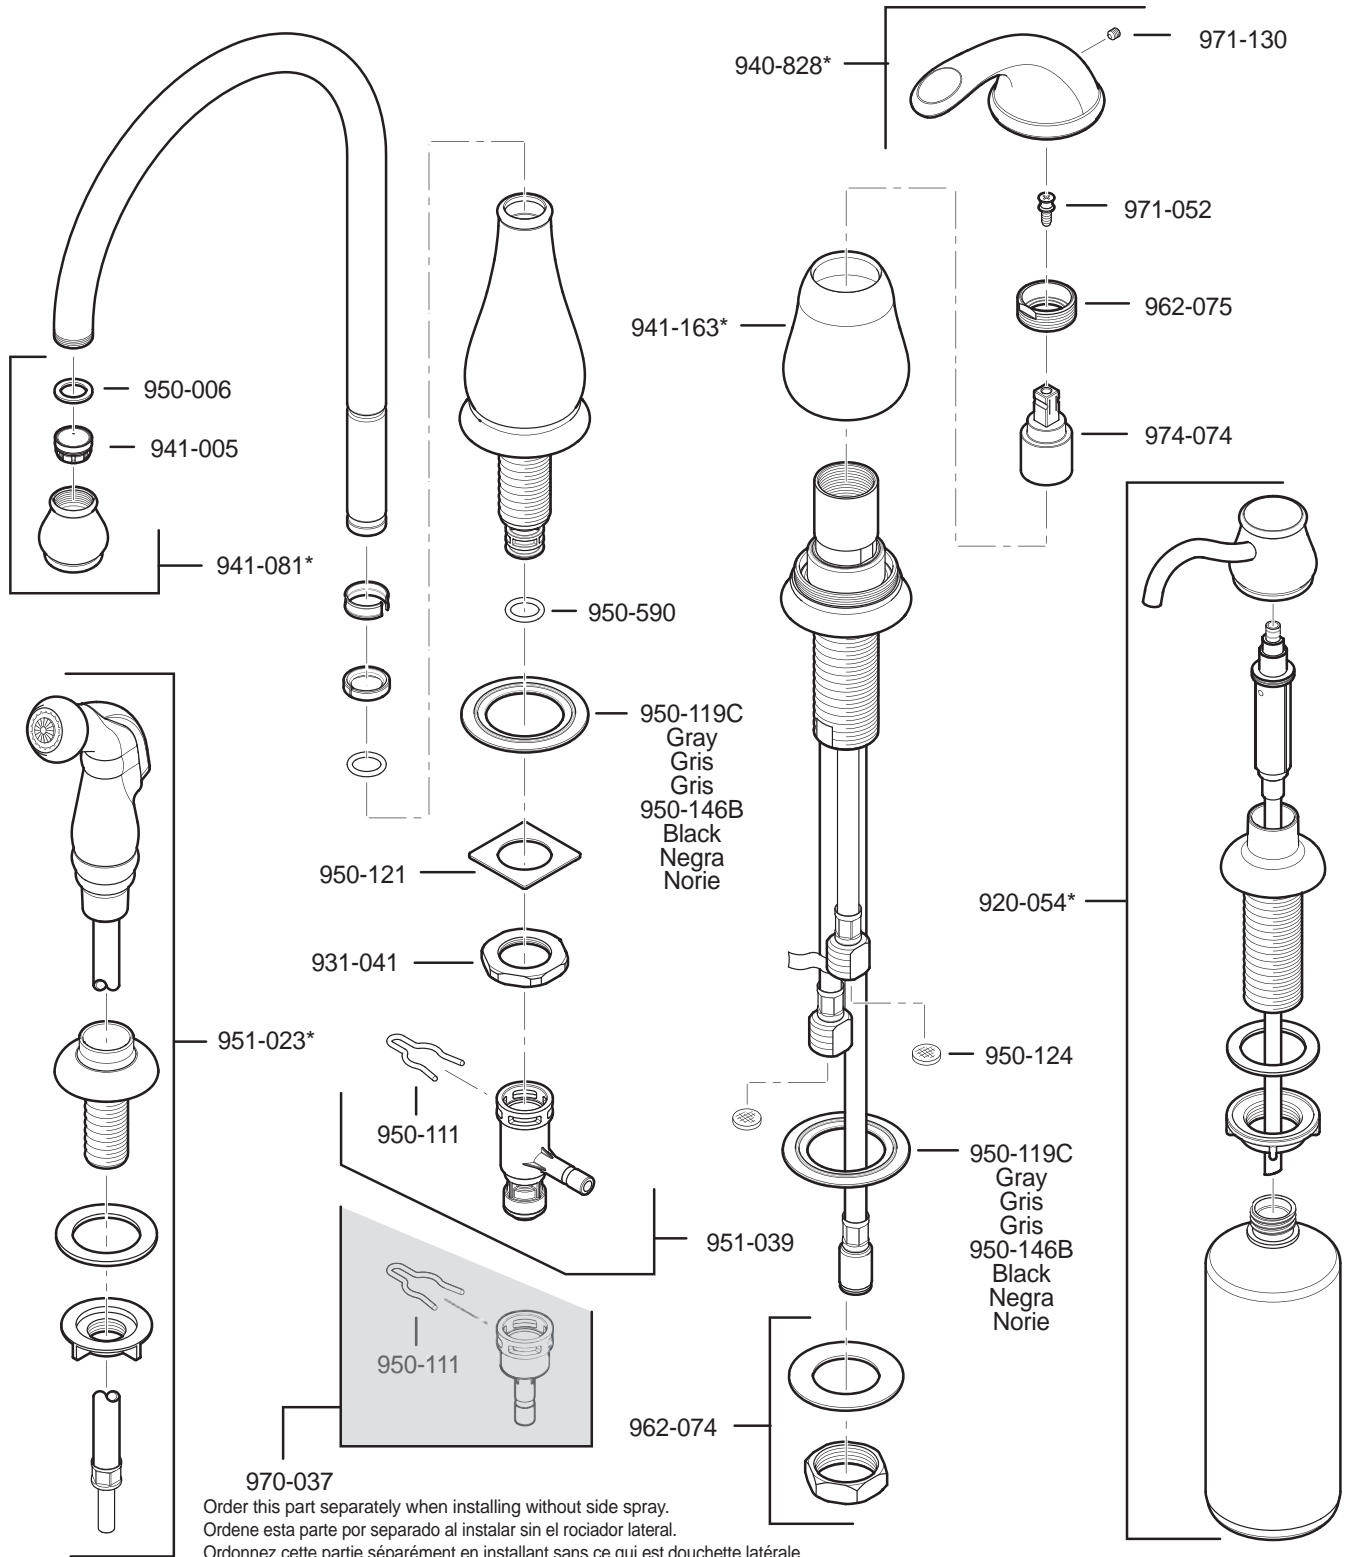

PARTS EXPLOSION

26 Series Treviso™ Kitchen Faucet

FINISHES * Indicates Finish

A Polished Chrome	L Satin Stainless	T Biscuit
B Black	M Almond	U Rustic Bronze
D PVD Polished Nickel	N Antique Bronze	V PVD Polished Brass
E Rustic Pewter	P Polished Brass	W White
J PVD Brushed Nickel	Q Satin Brass	Y Tuscan Bronze
G Velvet Aged Bronze	R Copper	Z Oil-Rubbed Bronze
K Satin Nickel	S Stainless Steel	