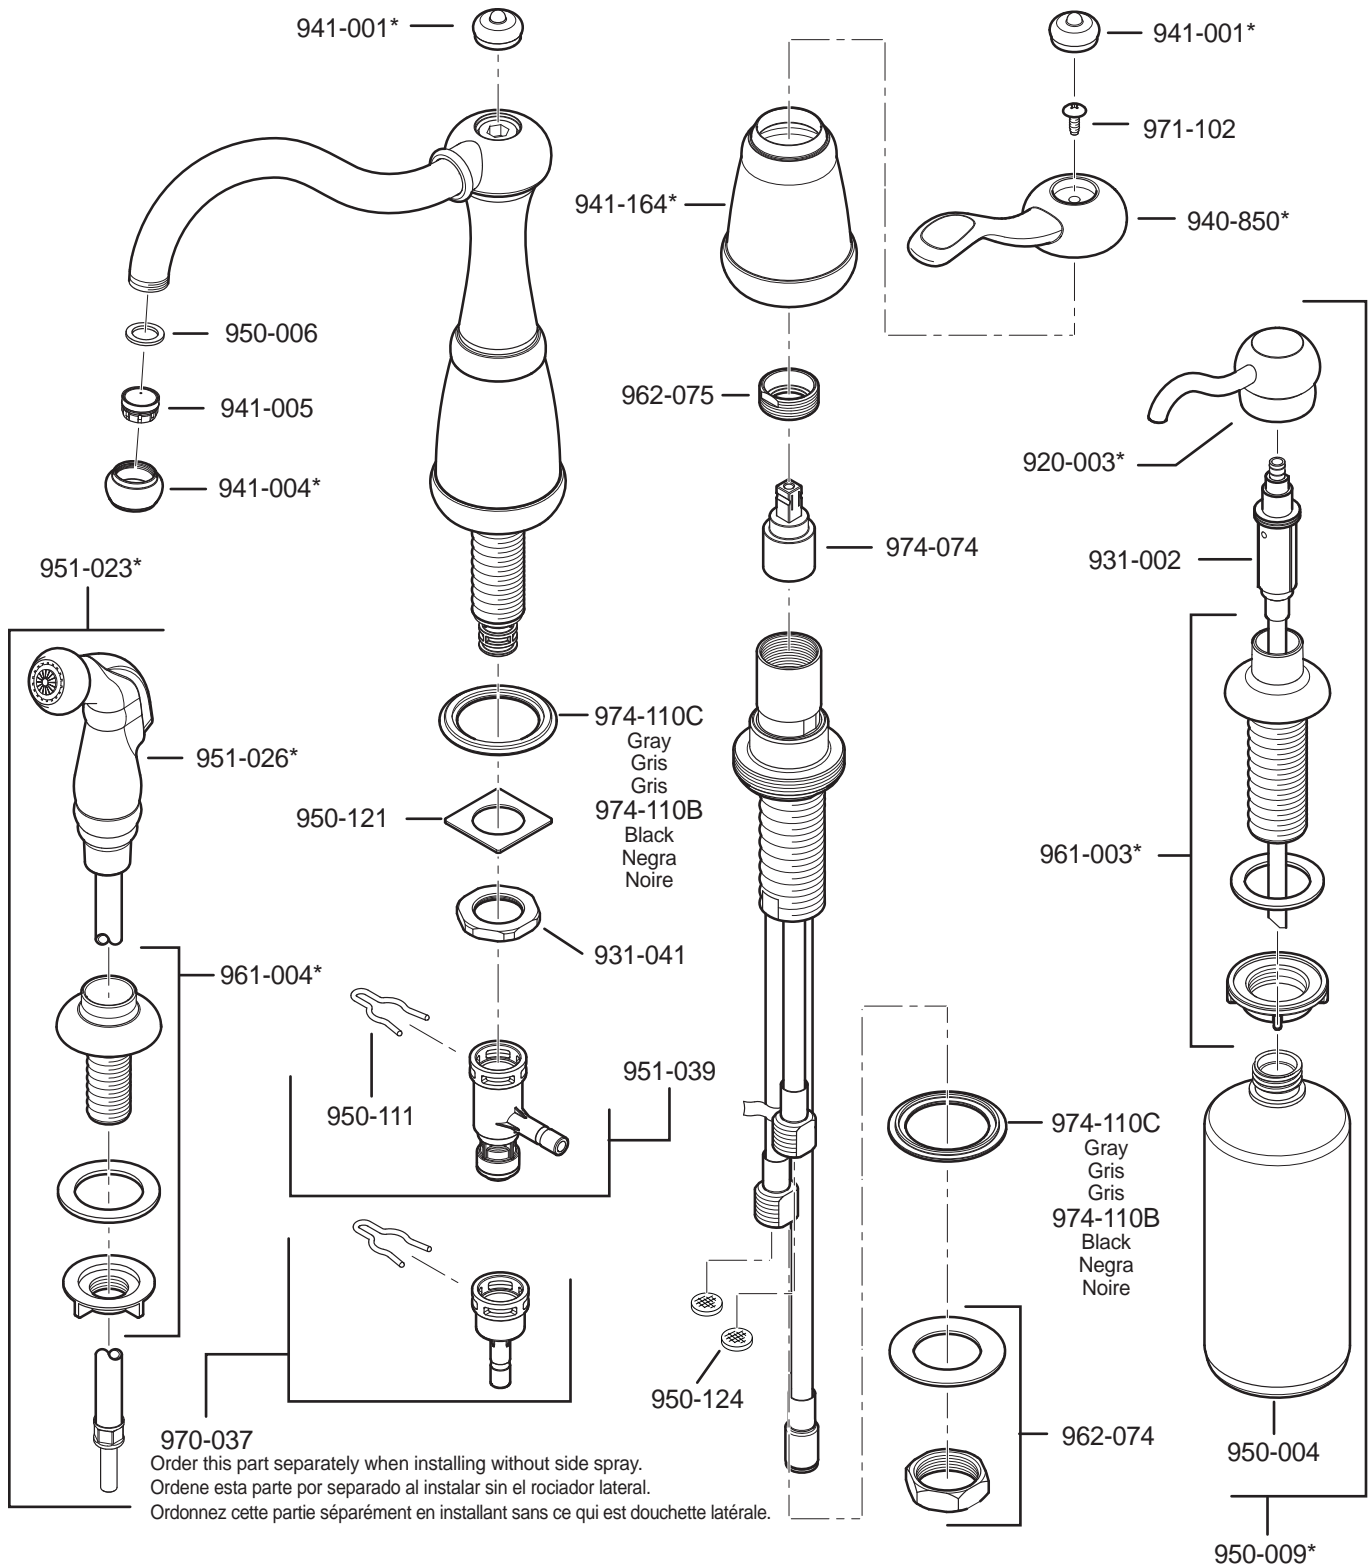

PARTS EXPLOSION

26 Series Marielle™ Kitchen Faucet

FINISHES * Indicates Finish

A Polished Chrome	L Satin Stainless	T Biscuit
B Black	M Almond	U Rustic Bronze
D PVD Polished Nickel	N Antique Bronze	V PVD Polished Brass
E Rustic Pewter	P Polished Brass	W White
J PVD Brushed Nickel	Q Satin Brass	Y Tuscan Bronze
G Velvet Aged Bronze	R Copper	Z Oil-Rubbed Bronze
K Satin Nickel	S Stainless Steel	