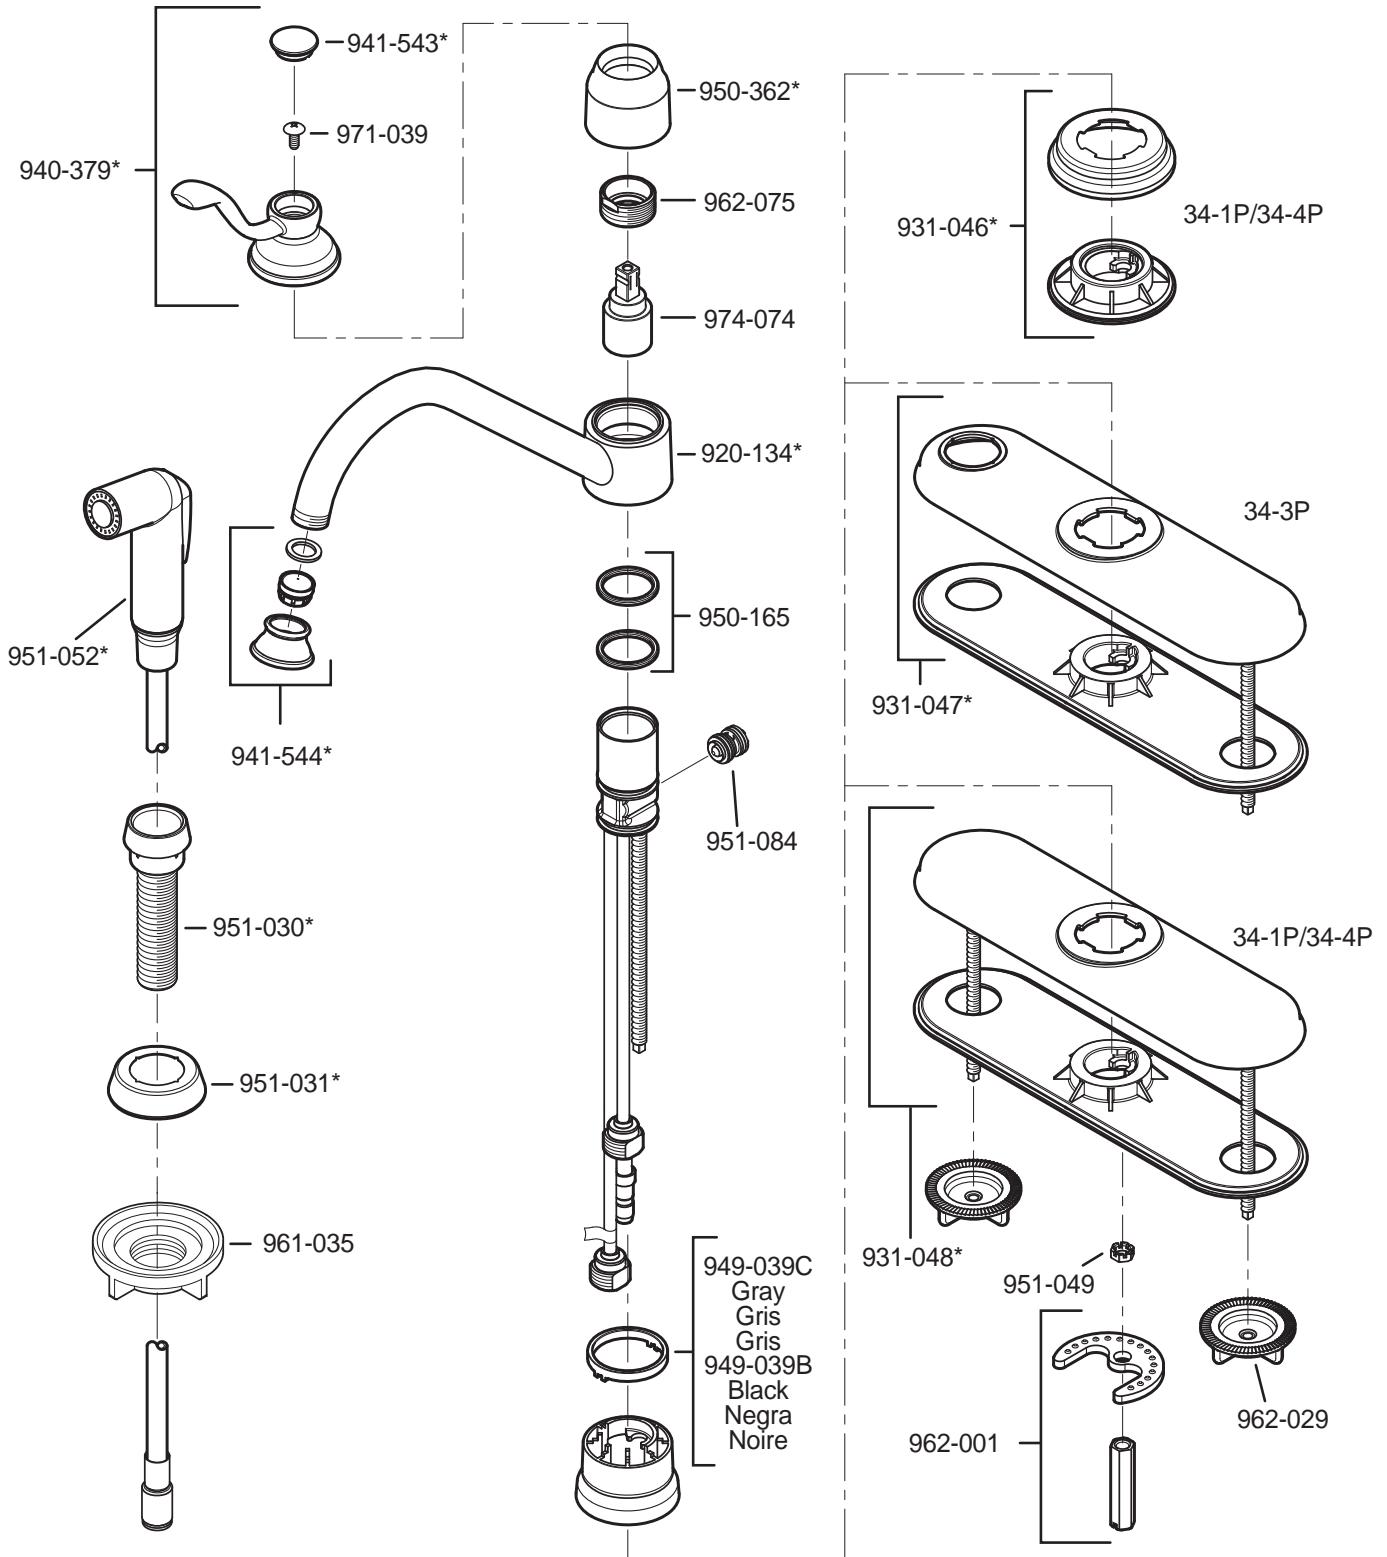

PARTS EXPLOSION

34 Series Portland™ Collection Single-Control Kitchen Faucet

FINISHES * Indicates Finish

A Polished Chrome	L Satin Stainless	T Biscuit
B Black	M Almond	U Rustic Bronze
D PVD Polished Nickel	N Antique Bronze	V PVD Polished Brass
E Rustic Pewter	P Polished Brass	W White
J PVD Brushed Nickel	Q Satin Brass	Y Tuscan Bronze
G Velvet Aged Bronze	R Copper	Z Oil-Rubbed Bronze
K Satin Nickel	S Stainless Steel	

All finishes not available on all parts

1-800-PFAUCET www.pricepfinder.com
19701 DaVinci, Lake Forest, CA 92610

10/15/09

Price Pfister