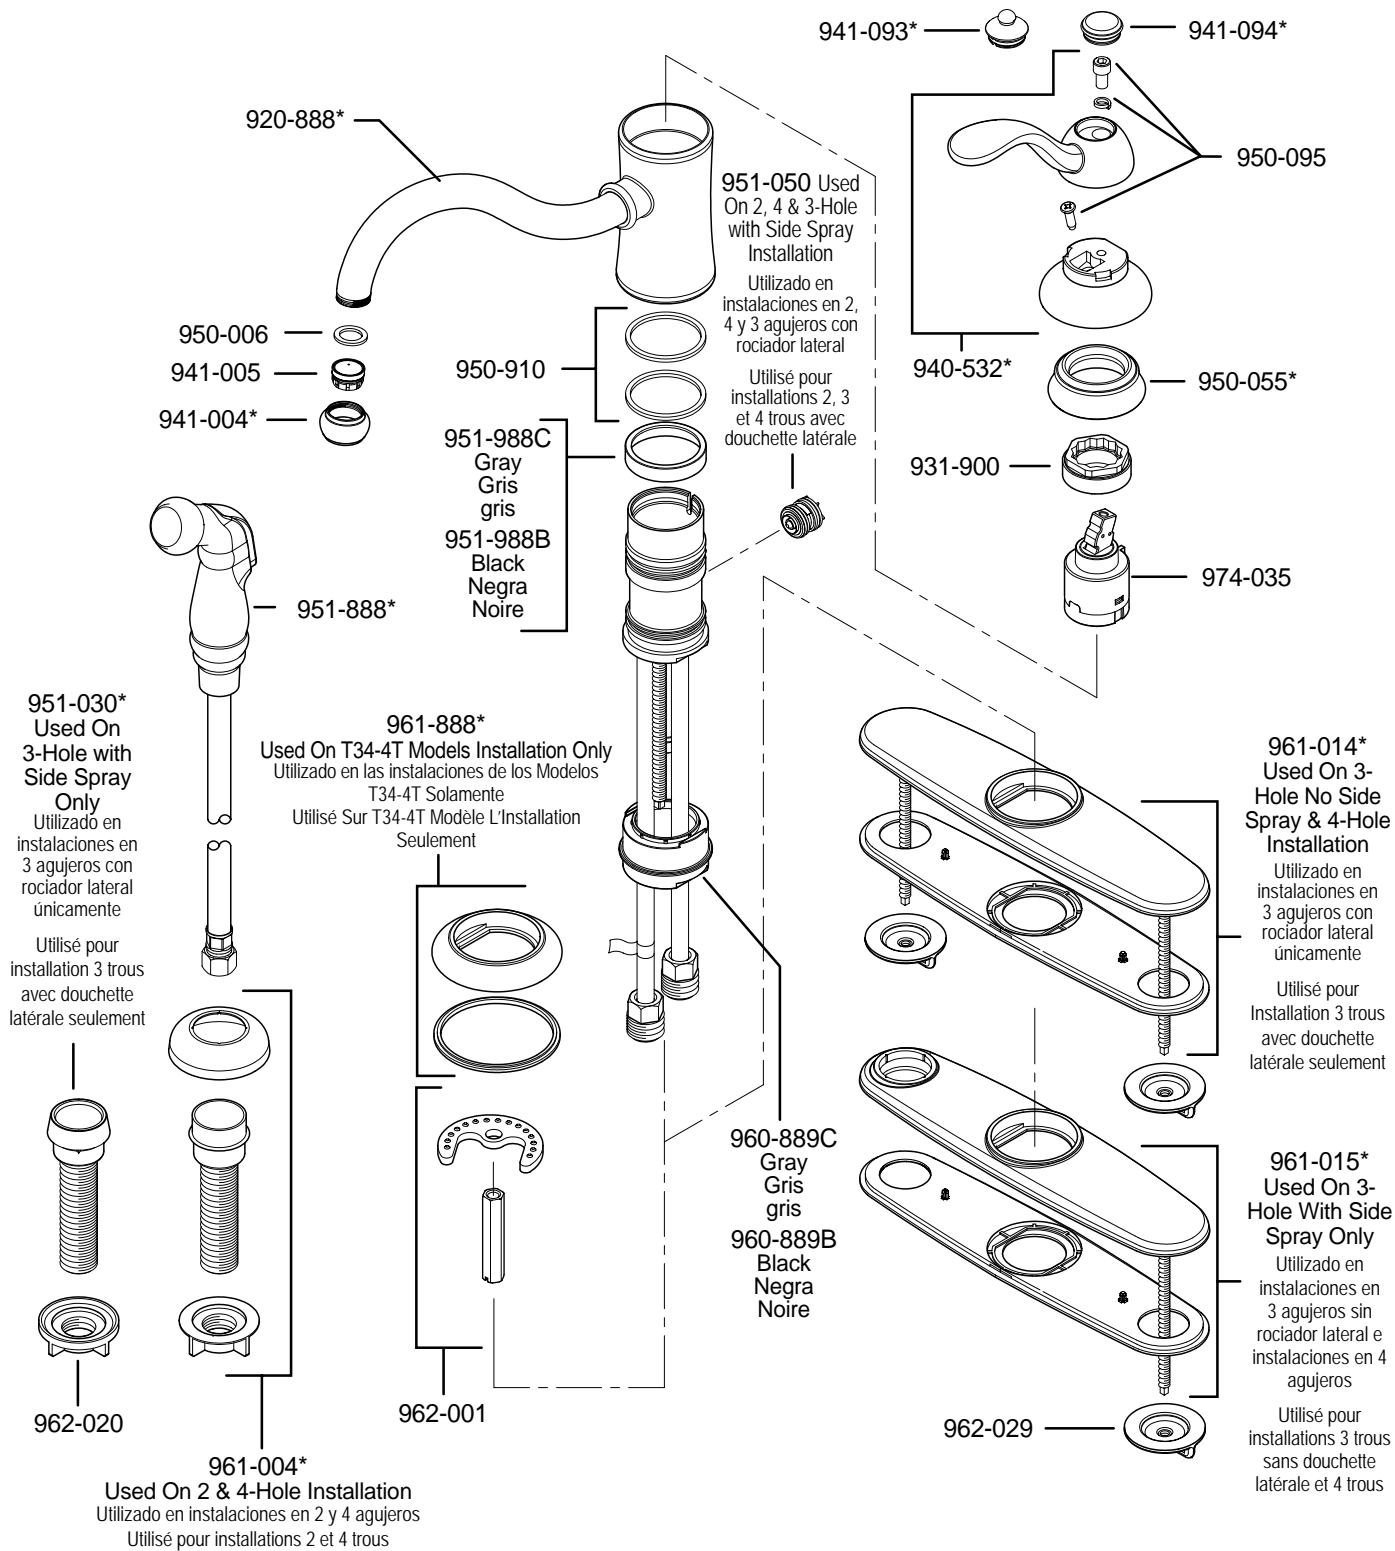

# PARTS EXPLOSION

## 34 Series Marielle™ Collection Single-Control Kitchen Faucet

**FINISHES \* Indicates Finish**

A Polished Chrome	L Satin Stainless	T Biscuit
B Black	M Almond	U Rustic Bronze
D PVD Polished Nickel	N Antique Bronze	V PVD Polished Brass
E Rustic Pewter	P Polished Brass	W White
J PVD Brushed Nickel	Q Satin Brass	Y Tuscan Bronze
G Velvet Aged Bronze	R Copper	Z Oil-Rubbed Bronze
K Satin Nickel	S Stainless Steel	

All finishes not available on all parts

1-800-PFAUCET [www.pricepfister.com](http://www.pricepfister.com)  
19701 DaVinci, Lake Forest, CA 92610

10/28/09

**Price Pfister**