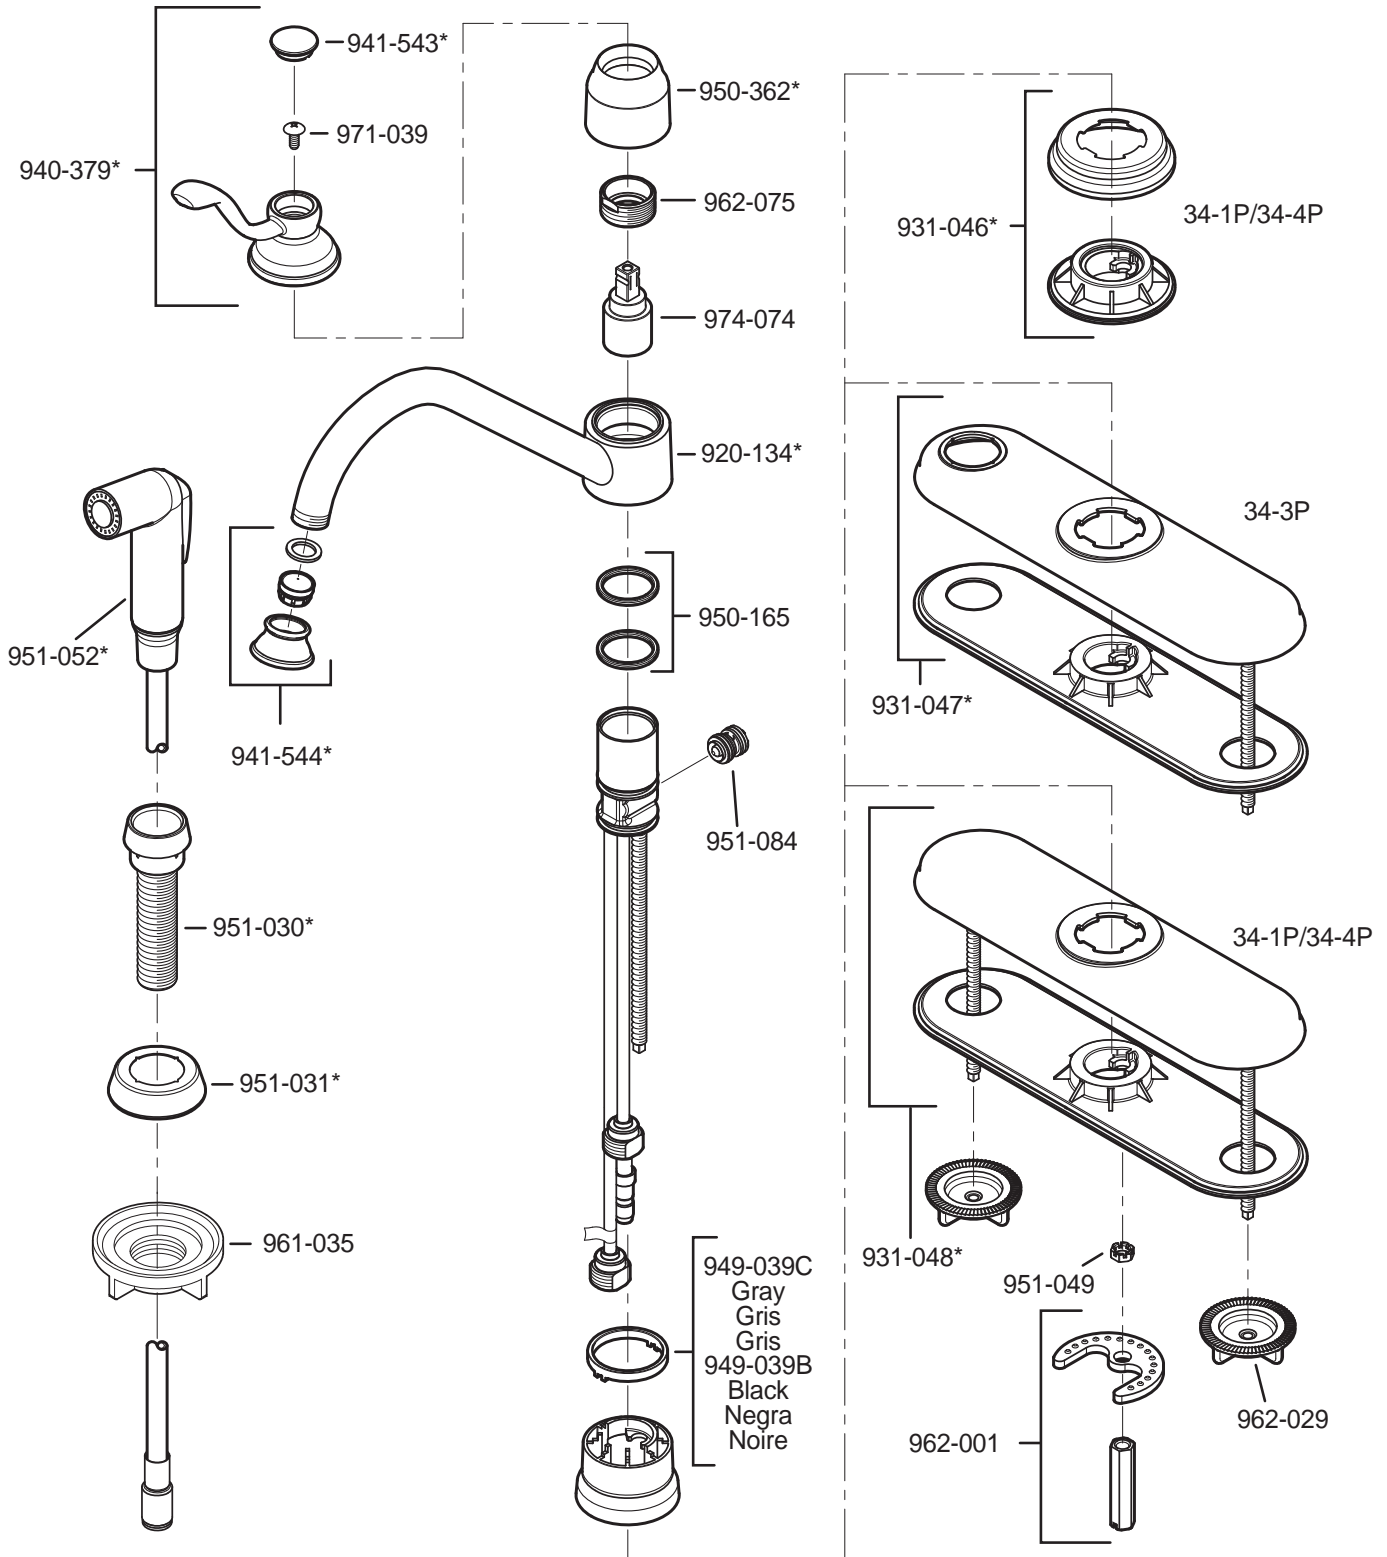

# PARTS EXPLOSION

## 34 Series Portland™ Collection Single-Control Kitchen Faucet

**FINISHES \*** Indicates Finish

A Polished Chrome	L Satin Stainless	T Biscuit
B Black	M Almond	U Rustic Bronze
D PVD Polished Nickel	N Antique Bronze	V PVD Polished Brass
E Rustic Pewter	P Polished Brass	W White
J PVD Brushed Nickel	Q Satin Brass	Y Tuscan Bronze
G Velvet Aged Bronze	R Copper	Z Oil-Rubbed Bronze
K Satin Nickel	S Stainless Steel	