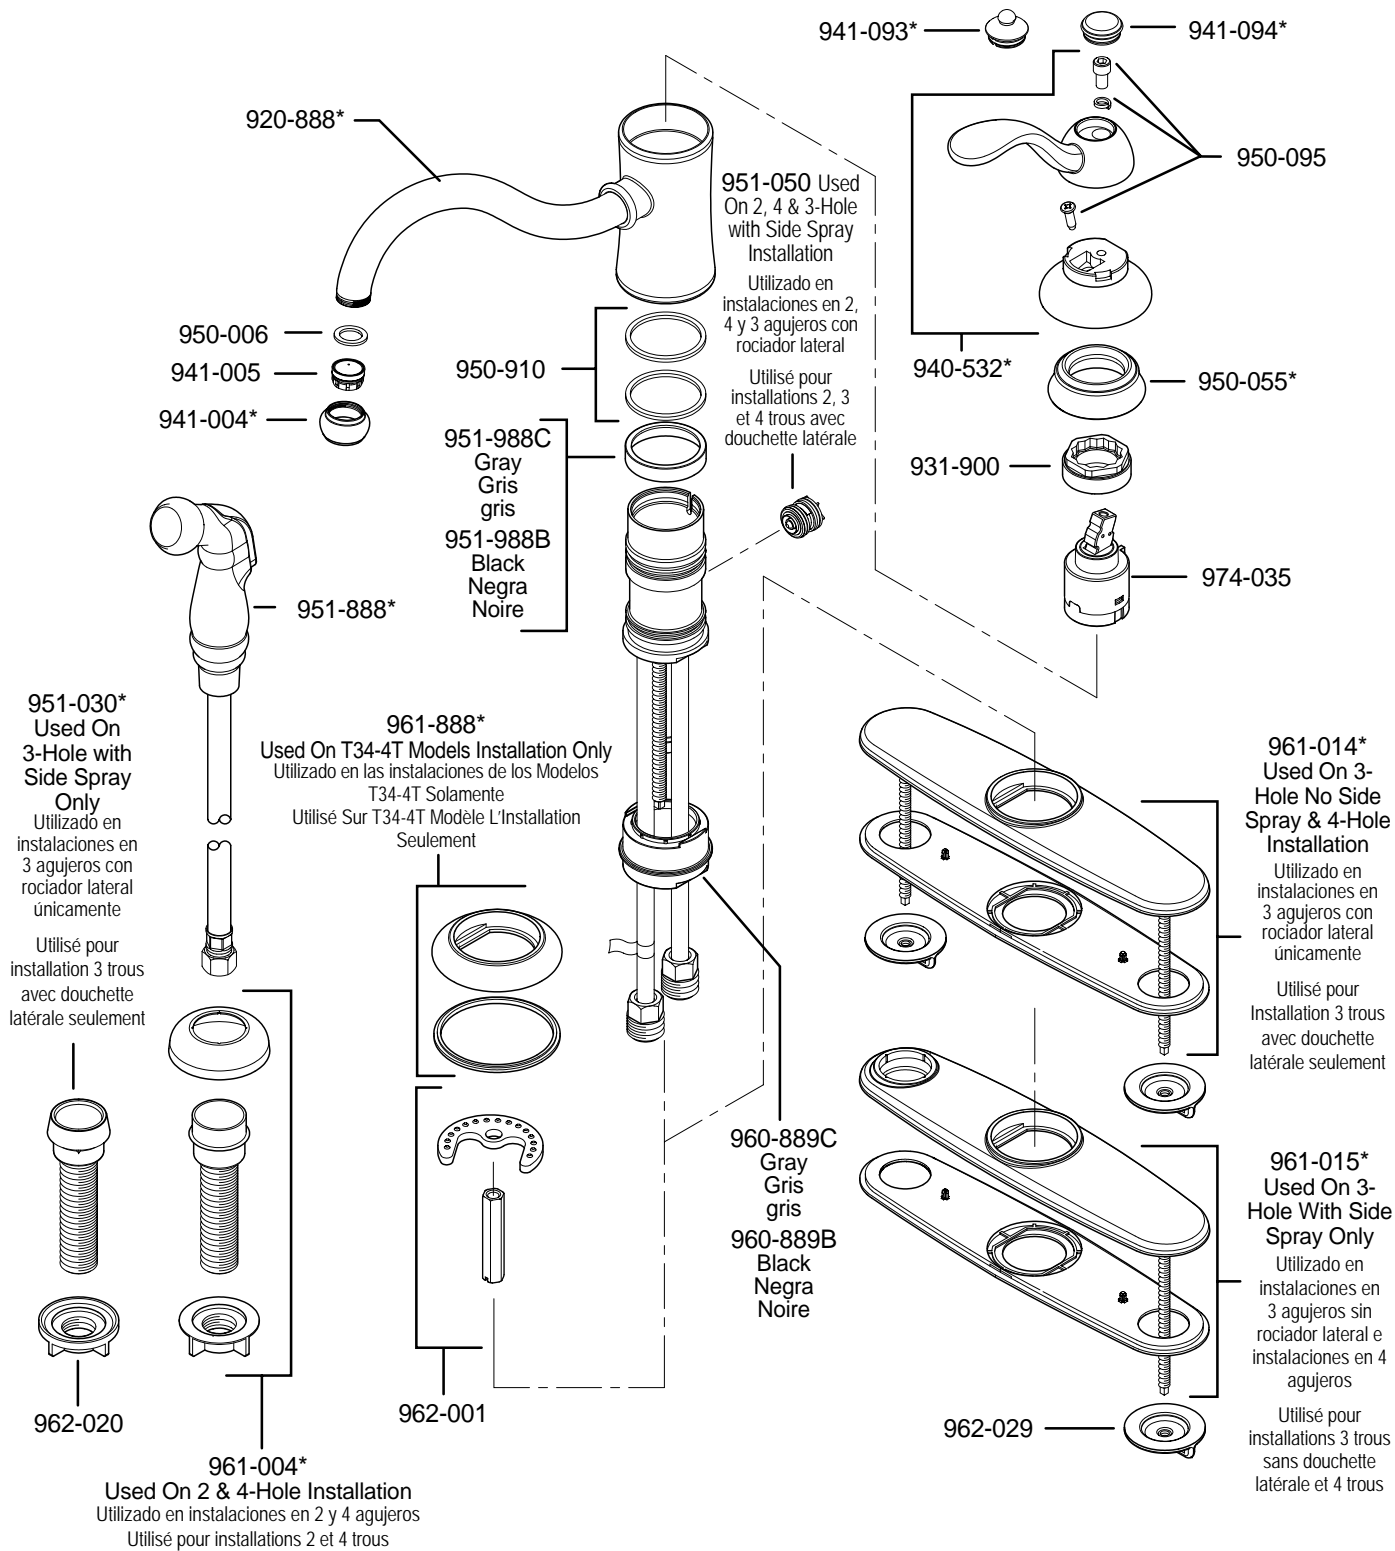

PARTS EXPLOSION

34 Series Marielle™ Collection Single-Control Kitchen Faucet

FINISHES * Indicates Finish

A Polished Chrome	L Satin Stainless	T Biscuit
B Black	M Almond	U Rustic Bronze
D PVD Polished Nickel	N Antique Bronze	V PVD Polished Brass
E Rustic Pewter	P Polished Brass	W White
J PVD Brushed Nickel	Q Satin Brass	Y Tuscan Bronze
G Velvet Aged Bronze	R Copper	Z Oil-Rubbed Bronze
K Satin Nickel	S Stainless Steel	

All finishes not available on all parts

1-800-PFAUCET www.pricepfister.com
19701 DaVinci, Lake Forest, CA 92610

10/28/09

Price Pfister